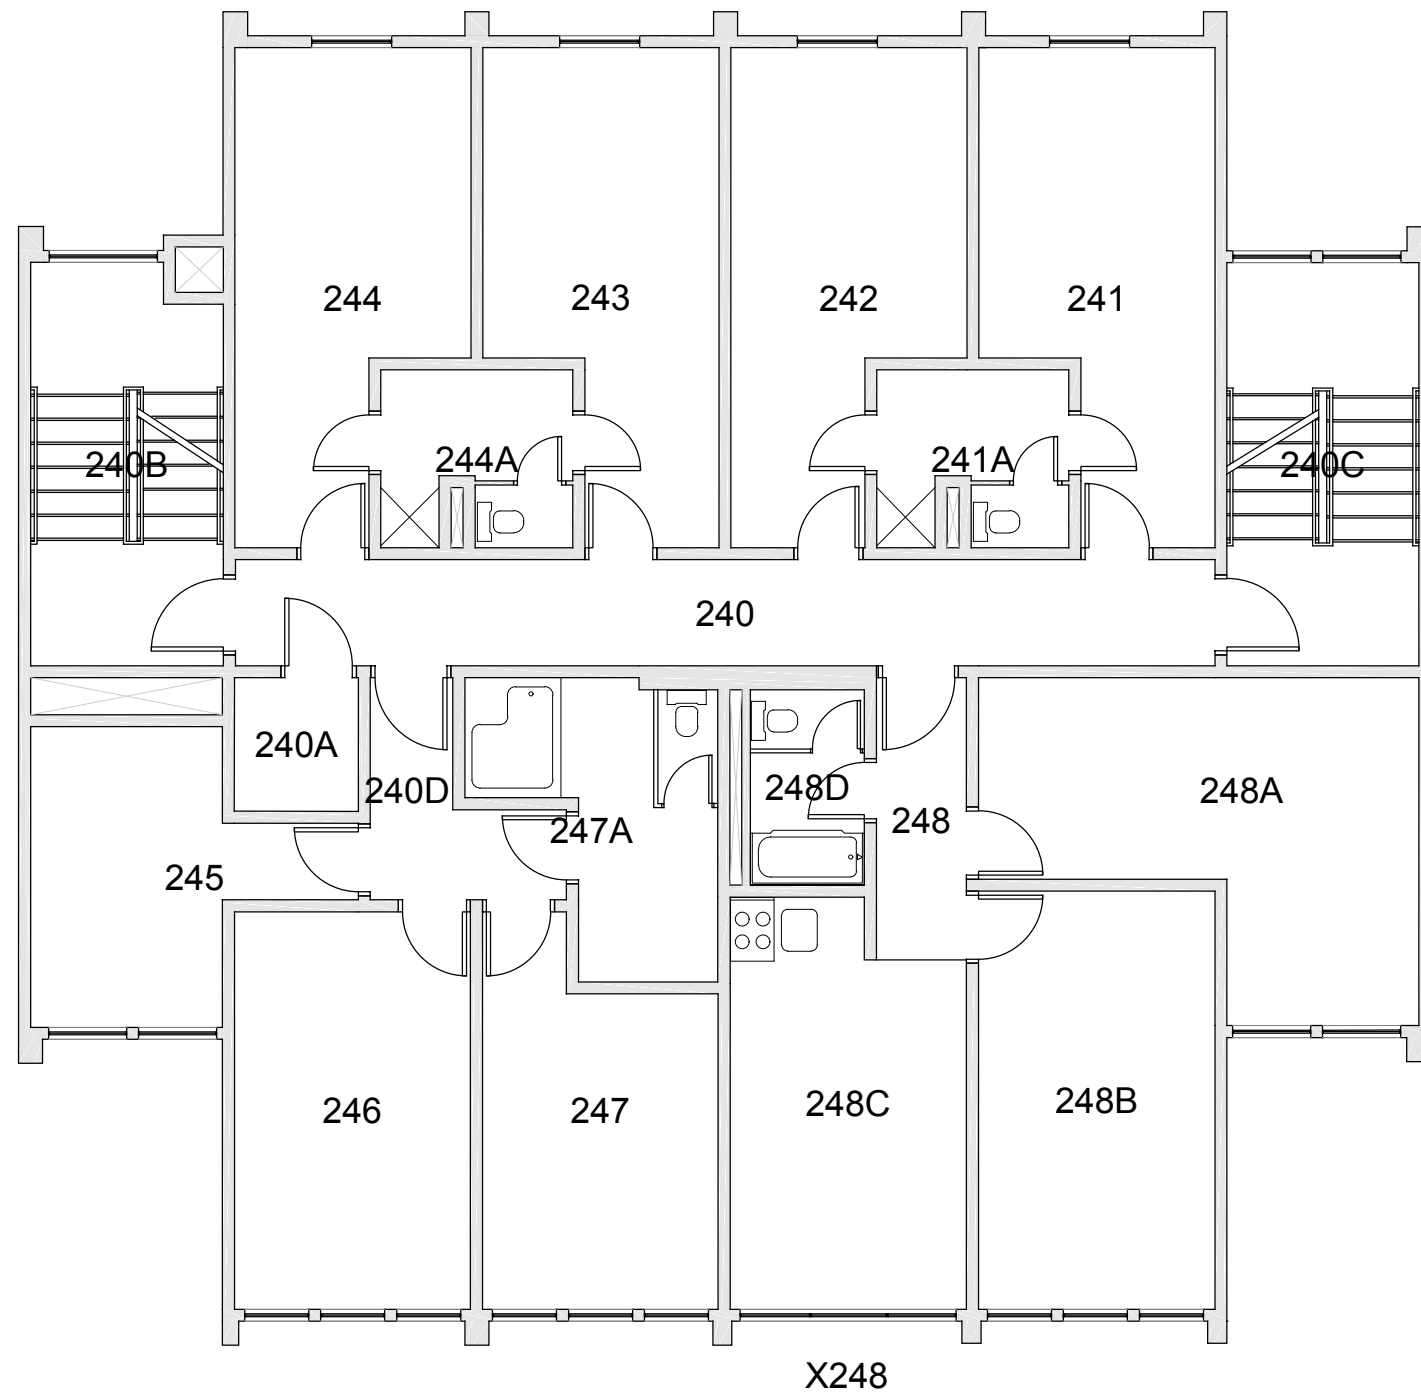

FAIRHAVEN TOWER 2
FLOOR 1

Last Drawing Revision: 02/15/2017

Last Sync With AIM: 02/09/2017

Building
FX02
Floor #
01

BASE FLOOR PLAN

Western Washington University (WWU) makes these documents available on an "as is" basis. All warranties and representations of any kind with regard to said documents are disclaimed, including the implied warranties of merchantability and fitness for a particular use. WWU does not warrant the documents against deficiencies of any kind.

FAIRHAVEN TOWER 2
FLOOR 2

Last Drawing Revision: 02/15/2017

Last Sync With AIM: 02/09/2017

Building
FX02
Floor #
02

BASE FLOOR PLAN

Western Washington University (WWU) makes these documents available on an "as is" basis. All warranties and representations of any kind with regard to said documents are disclaimed, including the implied warranties of merchantability and fitness for a particular use. WWU does not warrant the documents against deficiencies of any kind.

FAIRHAVEN TOWER 2
FLOOR 3

Last Drawing Revision: 02/15/2017

Last Sync With AIM: 02/09/2017

Building
FX02
Floor #
03

BASE FLOOR PLAN

Western Washington University (WWU) makes these documents available on an "as is" basis. All warranties and representations of any kind with regard to said documents are disclaimed, including the implied warranties of merchantability and fitness for a particular use. WWU does not warrant the documents against deficiencies of any kind.

FAIRHAVEN TOWER 2
FLOOR 4

Last Drawing Revision: 02/15/2017

Last Sync With AIM: 02/09/2017

Building
FX02
Floor #
04