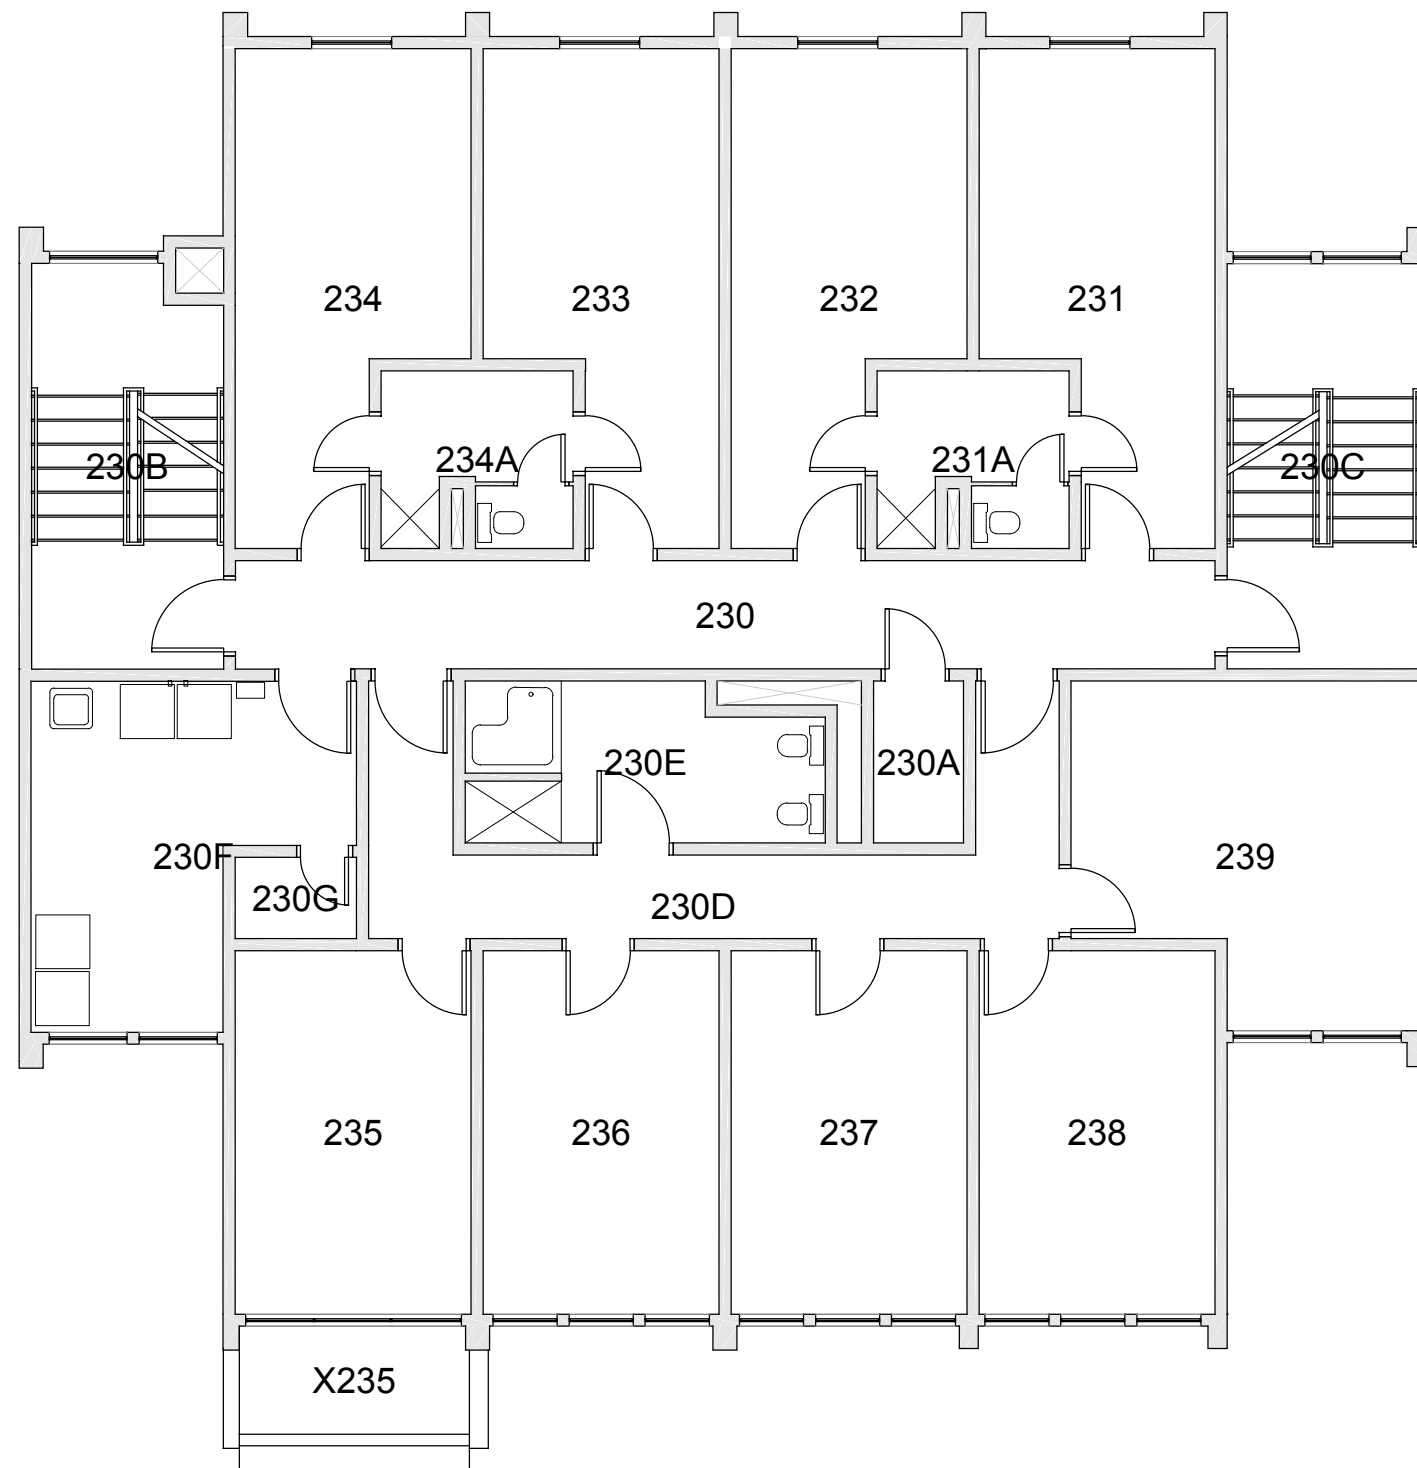

FAIRHAVEN TOWER 2
FLOOR 1

Last Drawing Revision: 02/15/2017

Last Sync With AIM: 02/09/2017

Building
FX02
Floor #
01

BASE FLOOR PLAN

Western Washington University (WWU) makes these documents available on an "as is" basis. All warranties and representations of any kind with regard to said documents are disclaimed, including the implied warranties of merchantability and fitness for a particular use. WWU does not warrant the documents against deficiencies of any kind.

FAIRHAVEN TOWER 2
FLOOR 2

Last Drawing Revision: 02/15/2017

Last Sync With AIM: 02/09/2017

Building
FX02
Floor #
02

BASE FLOOR PLAN

Western Washington University (WWU) makes these documents available on an "as is" basis. All warranties and representations of any kind with regard to said documents are disclaimed, including the implied warranties of merchantability and fitness for a particular use. WWU does not warrant the documents against deficiencies of any kind.

FAIRHAVEN TOWER 2
FLOOR 3

Last Drawing Revision: 02/15/2017

Last Sync With AIM: 02/09/2017

Building
FX02
Floor #
03

BASE FLOOR PLAN

Western Washington University (WWU) makes these documents available on an "as is" basis. All warranties and representations of any kind with regard to said documents are disclaimed, including the implied warranties of merchantability and fitness for a particular use. WWU does not warrant the documents against deficiencies of any kind.

FAIRHAVEN TOWER 2
FLOOR 4

Last Drawing Revision: 02/15/2017

Last Sync With AIM: 02/09/2017

Building
FX02
Floor #
04