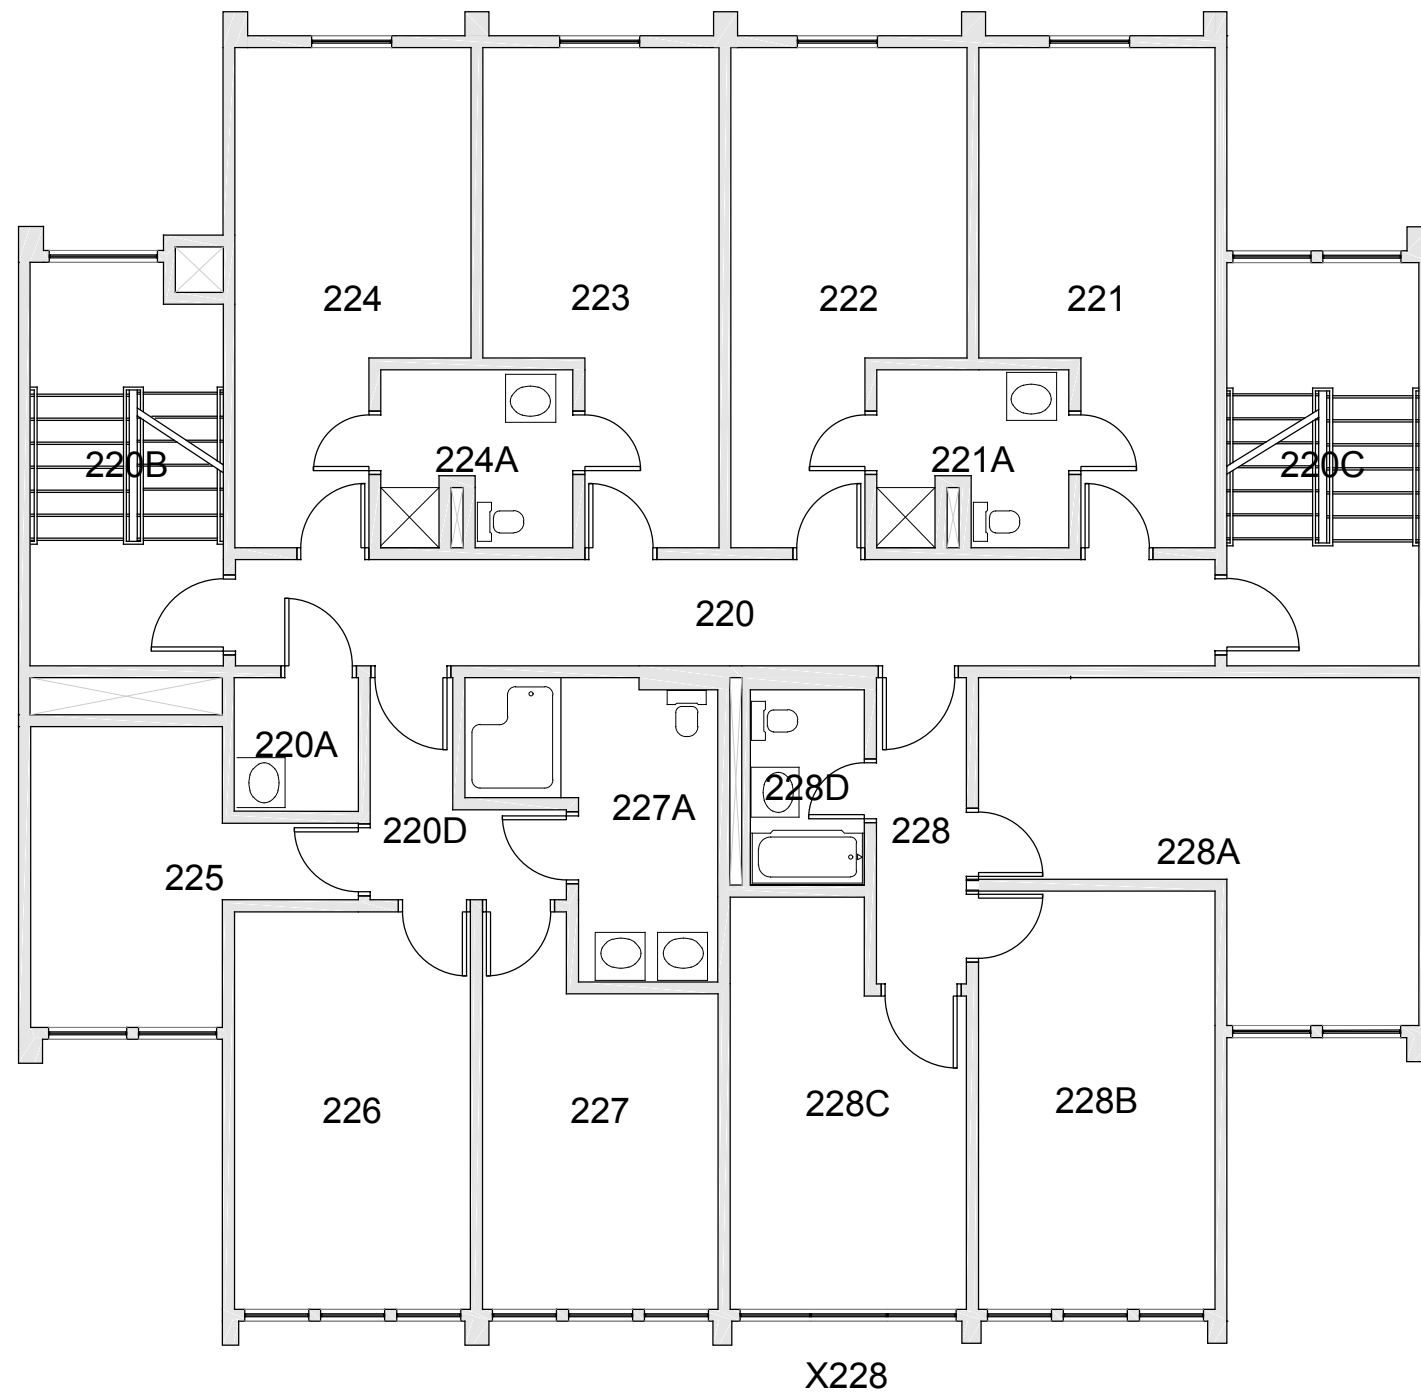

FAIRHAVEN TOWER 2
FLOOR 1

Last Drawing Revision: 02/15/2017

Last Sync With AIM: 02/09/2017

Building
FX02
Floor #
01

BASE FLOOR PLAN

Western Washington University (WWU) makes these documents available on an "as is" basis. All warranties and representations of any kind with regard to said documents are disclaimed, including the implied warranties of merchantability and fitness for a particular use. WWU does not warrant the documents against deficiencies of any kind.

FAIRHAVEN TOWER 2
FLOOR 2

Last Drawing Revision: 02/15/2017

Last Sync With AIM: 02/09/2017

Building
FX02
Floor #
02

BASE FLOOR PLAN

Western Washington University (WWU) makes these documents available on an "as is" basis. All warranties and representations of any kind with regard to said documents are disclaimed, including the implied warranties of merchantability and fitness for a particular use. WWU does not warrant the documents against deficiencies of any kind.

FAIRHAVEN TOWER 2
FLOOR 3

Last Drawing Revision: 02/15/2017

Last Sync With AIM: 02/09/2017

Building
FX02
Floor #
03

BASE FLOOR PLAN

Western Washington University (WWU) makes these documents available on an "as is" basis. All warranties and representations of any kind with regard to said documents are disclaimed, including the implied warranties of merchantability and fitness for a particular use. WWU does not warrant the documents against deficiencies of any kind.

FAIRHAVEN TOWER 2
FLOOR 4

Last Drawing Revision: 02/15/2017

Last Sync With AIM: 02/09/2017

Building
FX02
Floor #
04