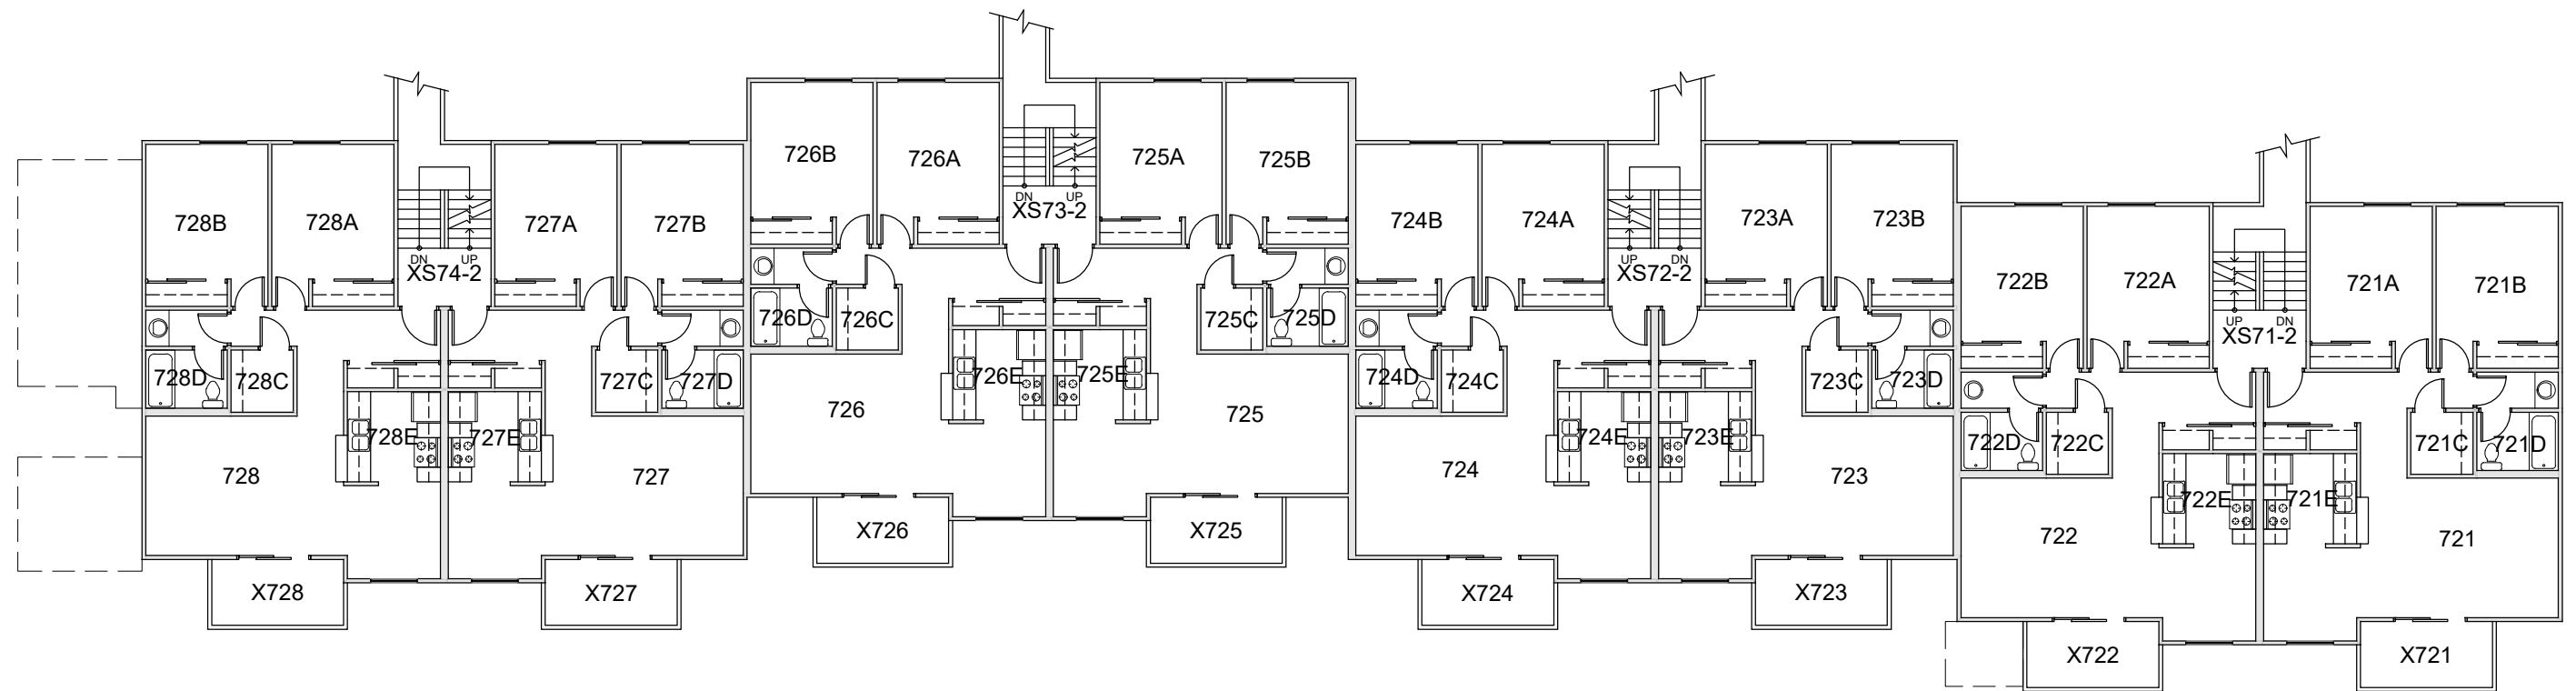

BIRNAM WOOD BLDG 7
FLOOR 1

Last Drawing Revision: 04/22/2020

Last Sync With AIM: 02/03/2020

Building
BW07
Floor #
1

BASE FLOOR PLAN

Western Washington University (WWU) makes these documents available on an "as is" basis. All warranties and representations of any kind with regard to said documents are disclaimed, including the implied warranties of merchantability and fitness for a particular use. WWU does not warrant the documents against deficiencies of any kind.

TRUE NORTH

BIRNAM WOOD BLDG 7
FLOOR 2

Last Drawing Revision: 04/22/2020

Last Sync With AIM: 02/03/2020

Building
BW07
Floor #
2

BASE FLOOR PLAN

Western Washington University (WWU) makes these documents available on an "as is" basis. All warranties and representations of any kind with regard to said documents are disclaimed, including the implied warranties of merchantability and fitness for a particular use. WWU does not warrant the documents against deficiencies of any kind.