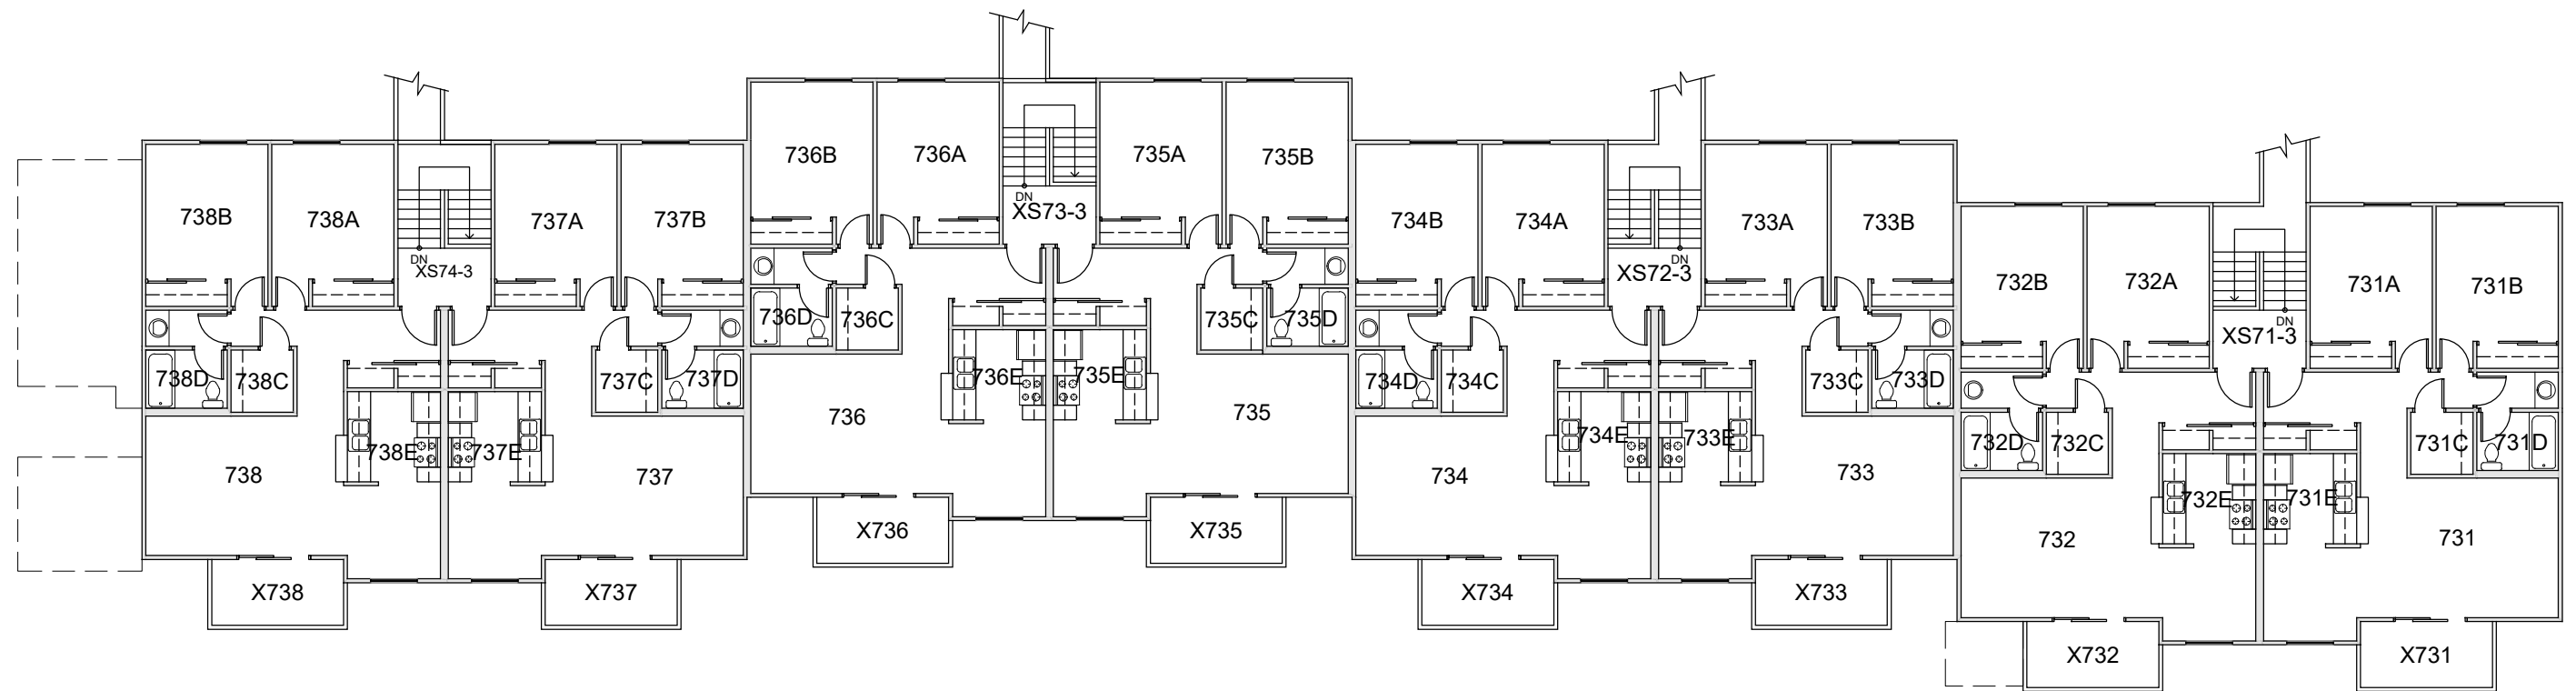

BIRNAM WOOD BLDG 7
FLOOR 1

Last Drawing Revision: 04/22/2020

Last Sync With AIM: 02/03/2020

Building
BW07
Floor #
1

BASE FLOOR PLAN

Western Washington University (WWU) makes these documents available on an "as is" basis. All warranties and representations of any kind with regard to said documents are disclaimed, including the implied warranties of merchantability and fitness for a particular use. WWU does not warrant the documents against deficiencies of any kind.

TRUE NORTH

BIRNAM WOOD BLDG 7
FLOOR 2

Last Drawing Revision: 04/22/2020

Last Sync With AIM: 02/03/2020

Building
BW07
Floor #
2

BASE FLOOR PLAN

Western Washington University (WWU) makes these documents available on an "as is" basis. All warranties and representations of any kind with regard to said documents are disclaimed, including the implied warranties of merchantability and fitness for a particular use. WWU does not warrant the documents against deficiencies of any kind.

TRUE NORTH

BIRNAM WOOD BLDG 7
FLOOR 3

Last Drawing Revision: 04/22/2020

Last Sync With AIM: 02/03/2020

Building
BW07
Floor #
3