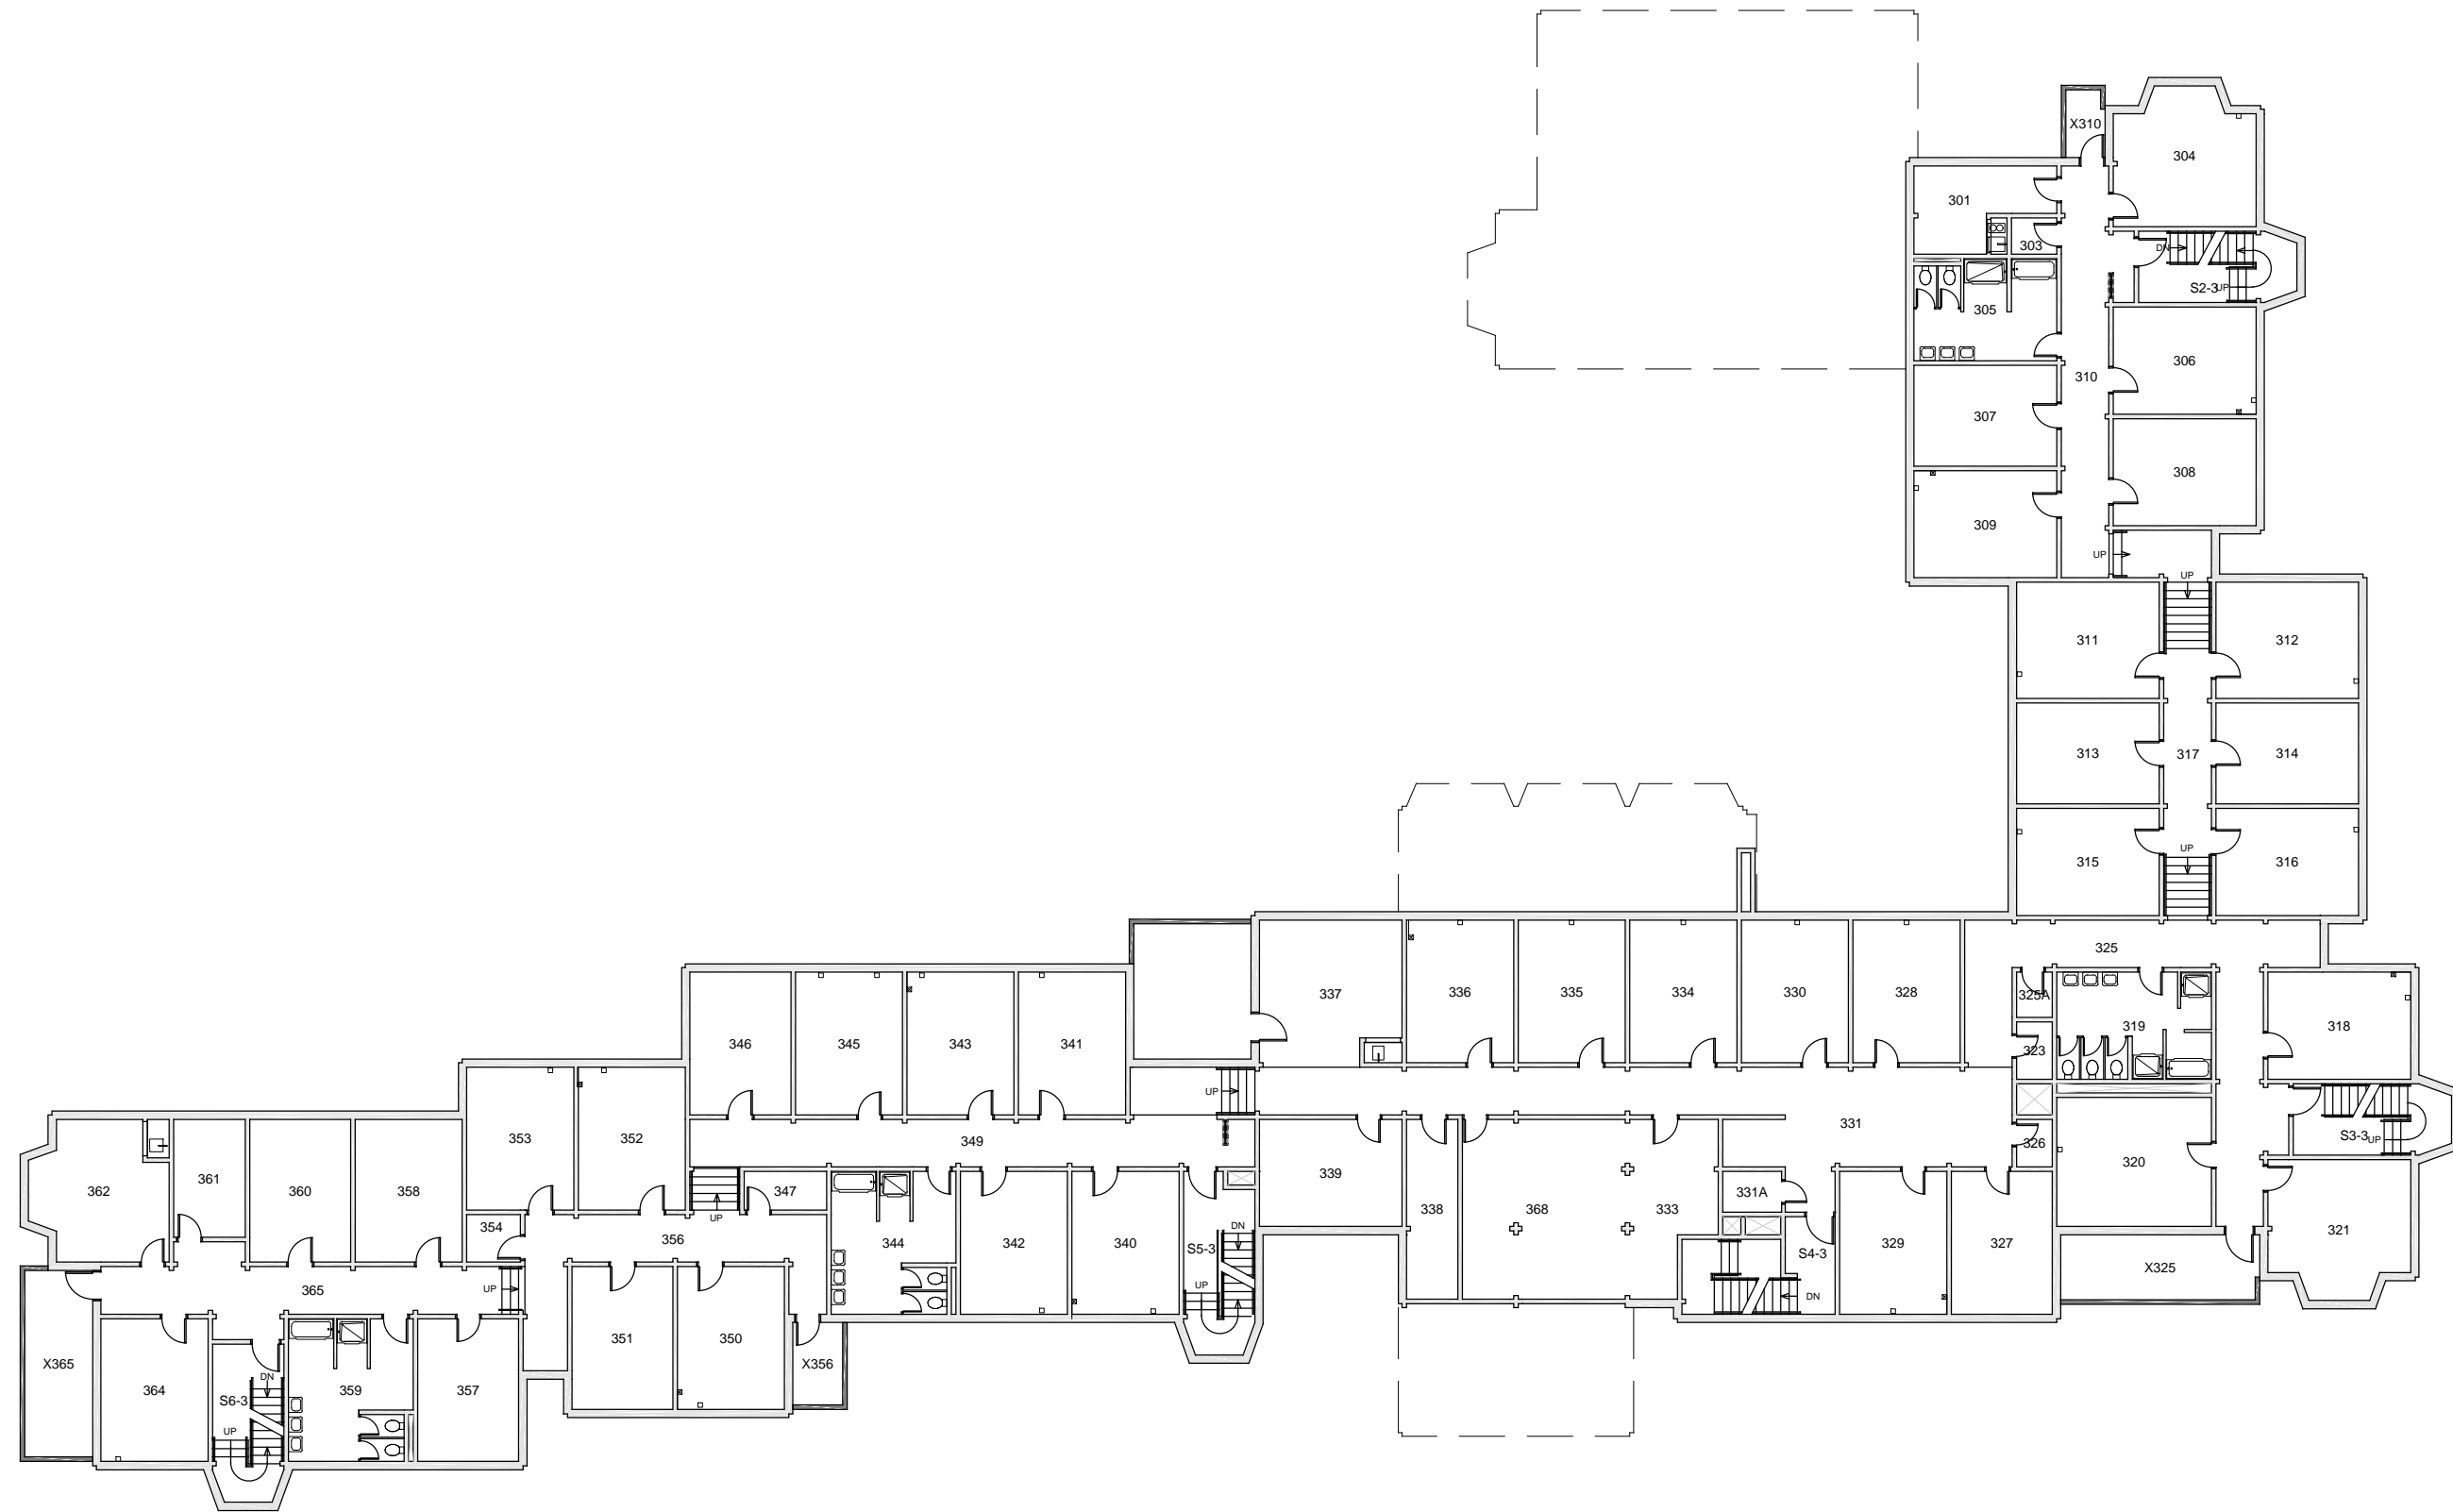

BASE FLOOR PLAN

Western Washington University (WWU) makes these documents available on an "as is" basis. All warranties and representations of any kind with regard to said documents are disclaimed, including the implied warranties of merchantability and fitness for a particular use. WWU does not warrant the documents against deficiencies of any kind.

RIDGEWAY KAPPA
FLOOR 3

Last Drawing Revision: 03/02/2017

Last Sync With AIM: 02/09/2017

Building
RK
Floor #
03