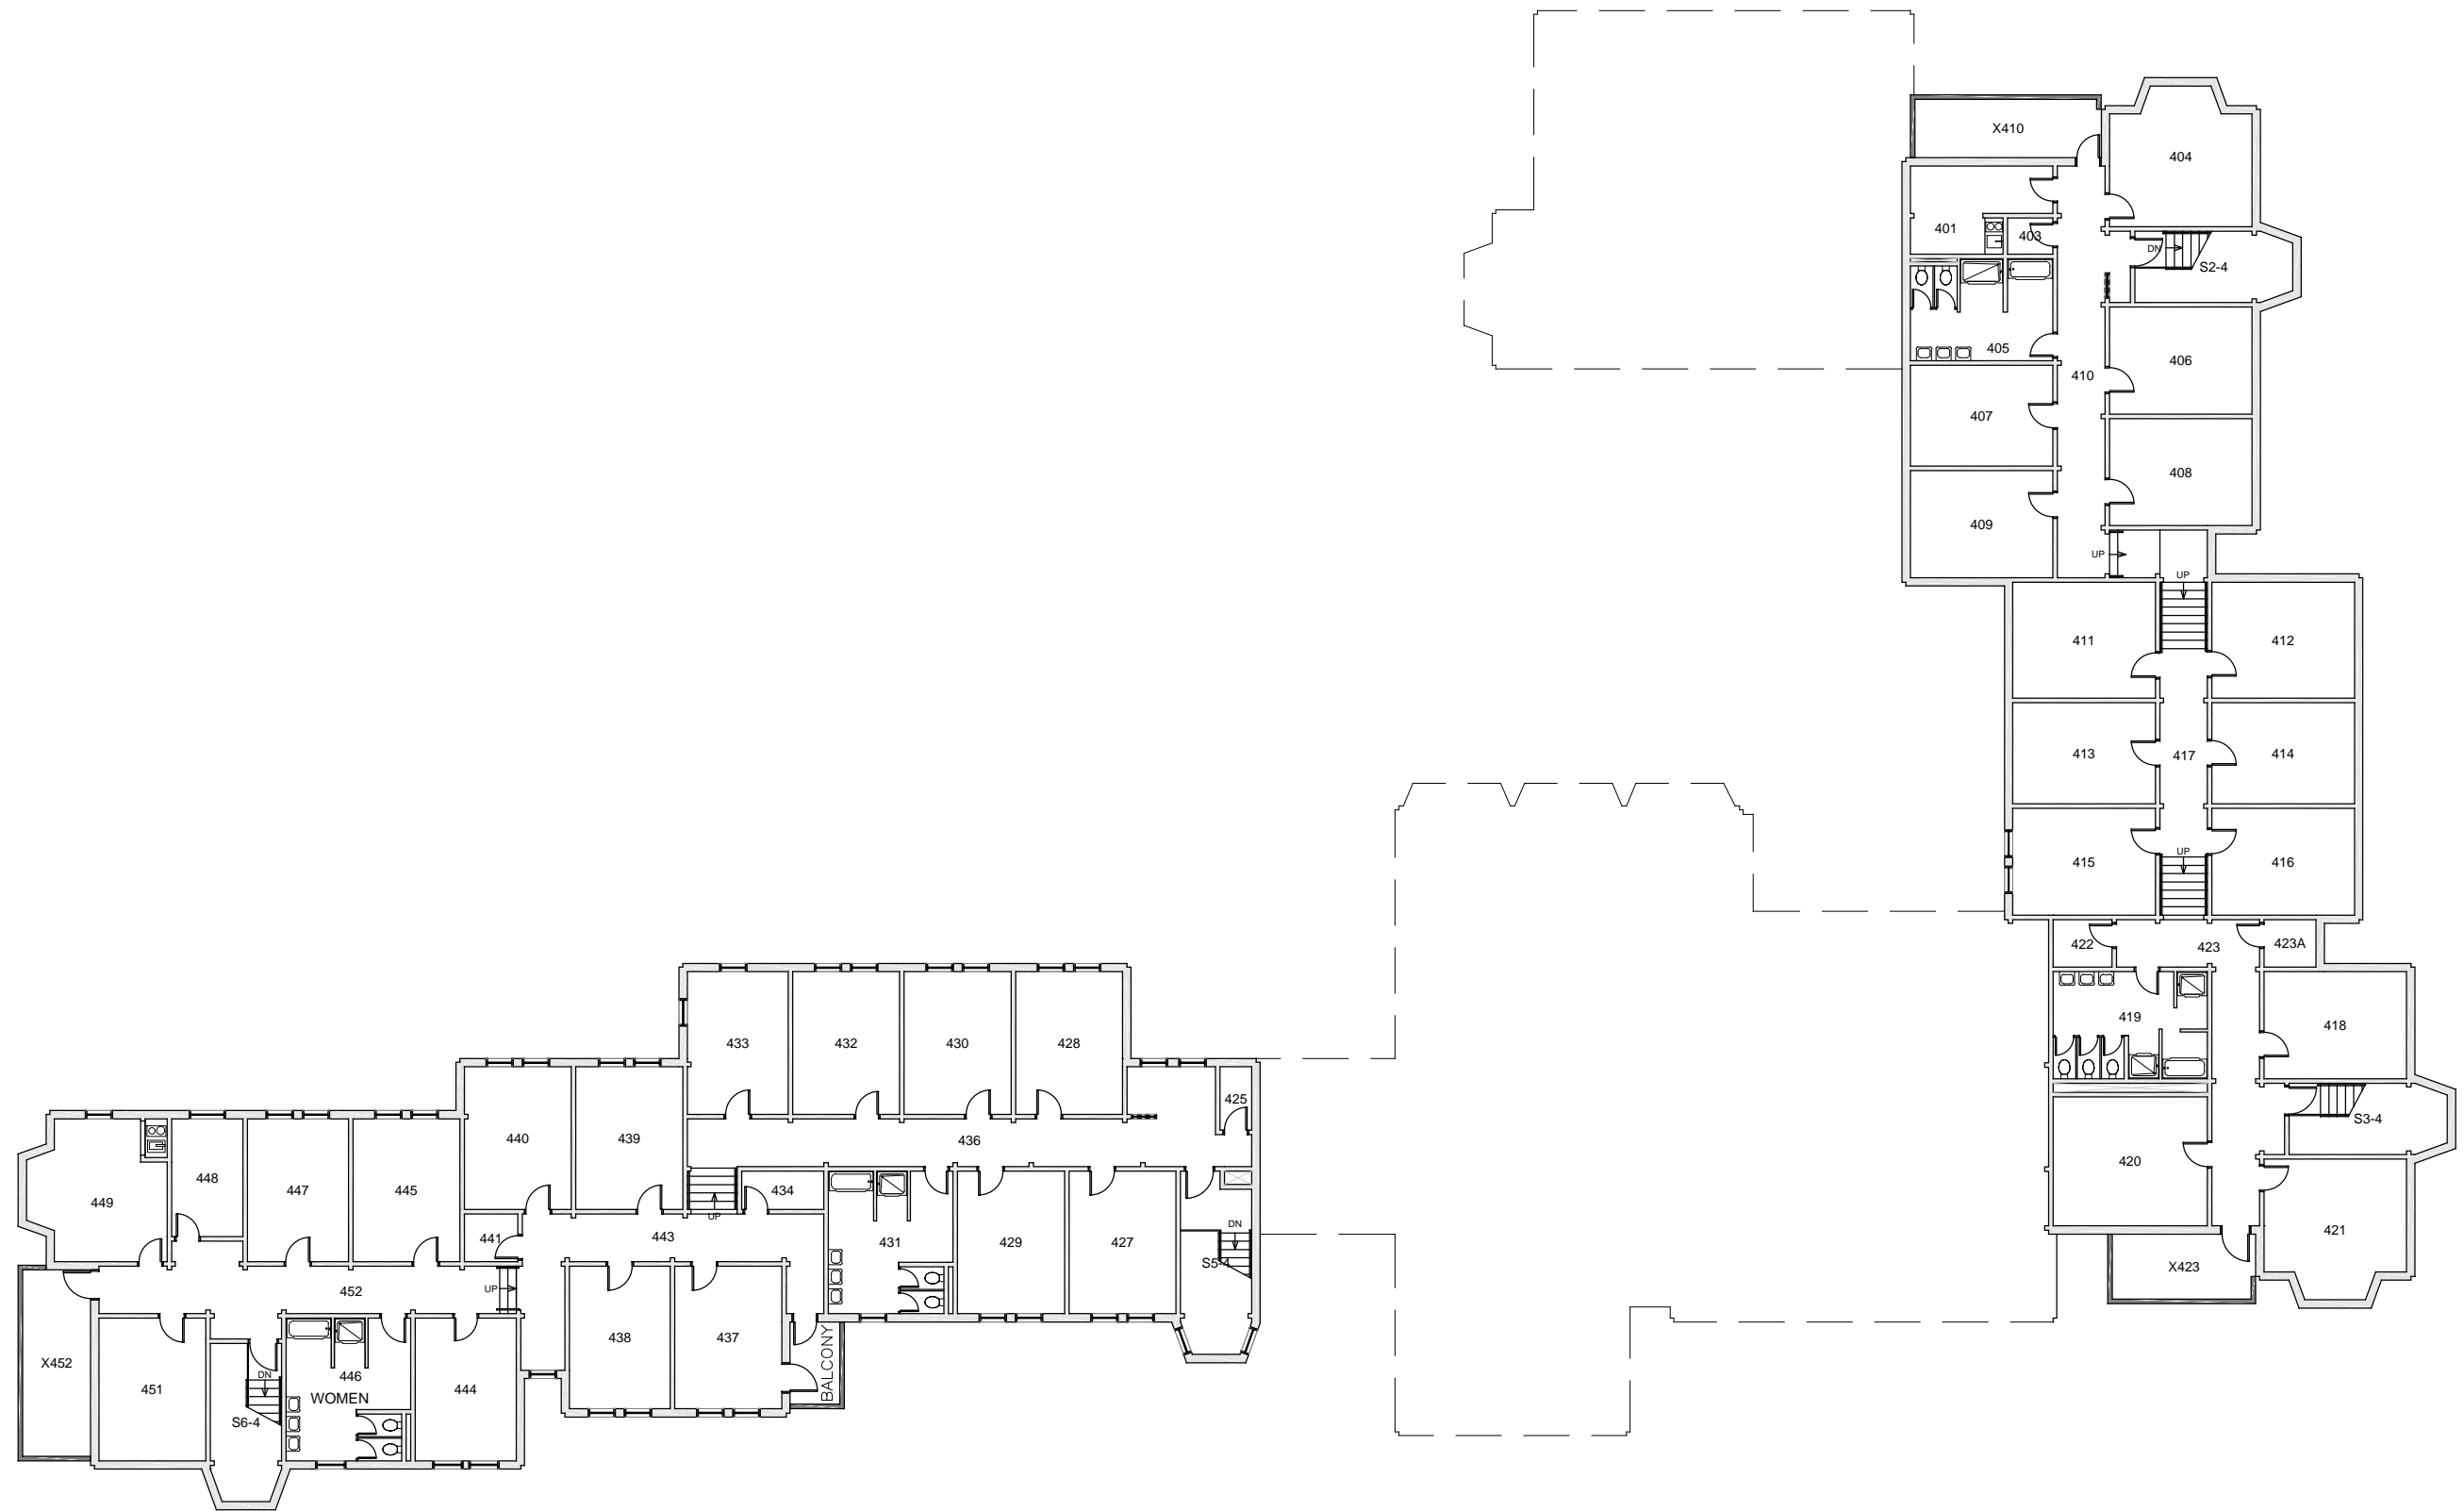

BASE FLOOR PLAN

Western Washington University (WWU) makes these documents available on an "as is" basis. All warranties and representations of any kind with regard to said documents are disclaimed, including the implied warranties of merchantability and fitness for a particular use. WWU does not warrant the documents against deficiencies of any kind.

RIDGEWAY KAPPA
FLOOR 4

Last Drawing Revision: 03/02/2017

Last Sync With AIM: 02/09/2017

Building	RK
Floor #	04