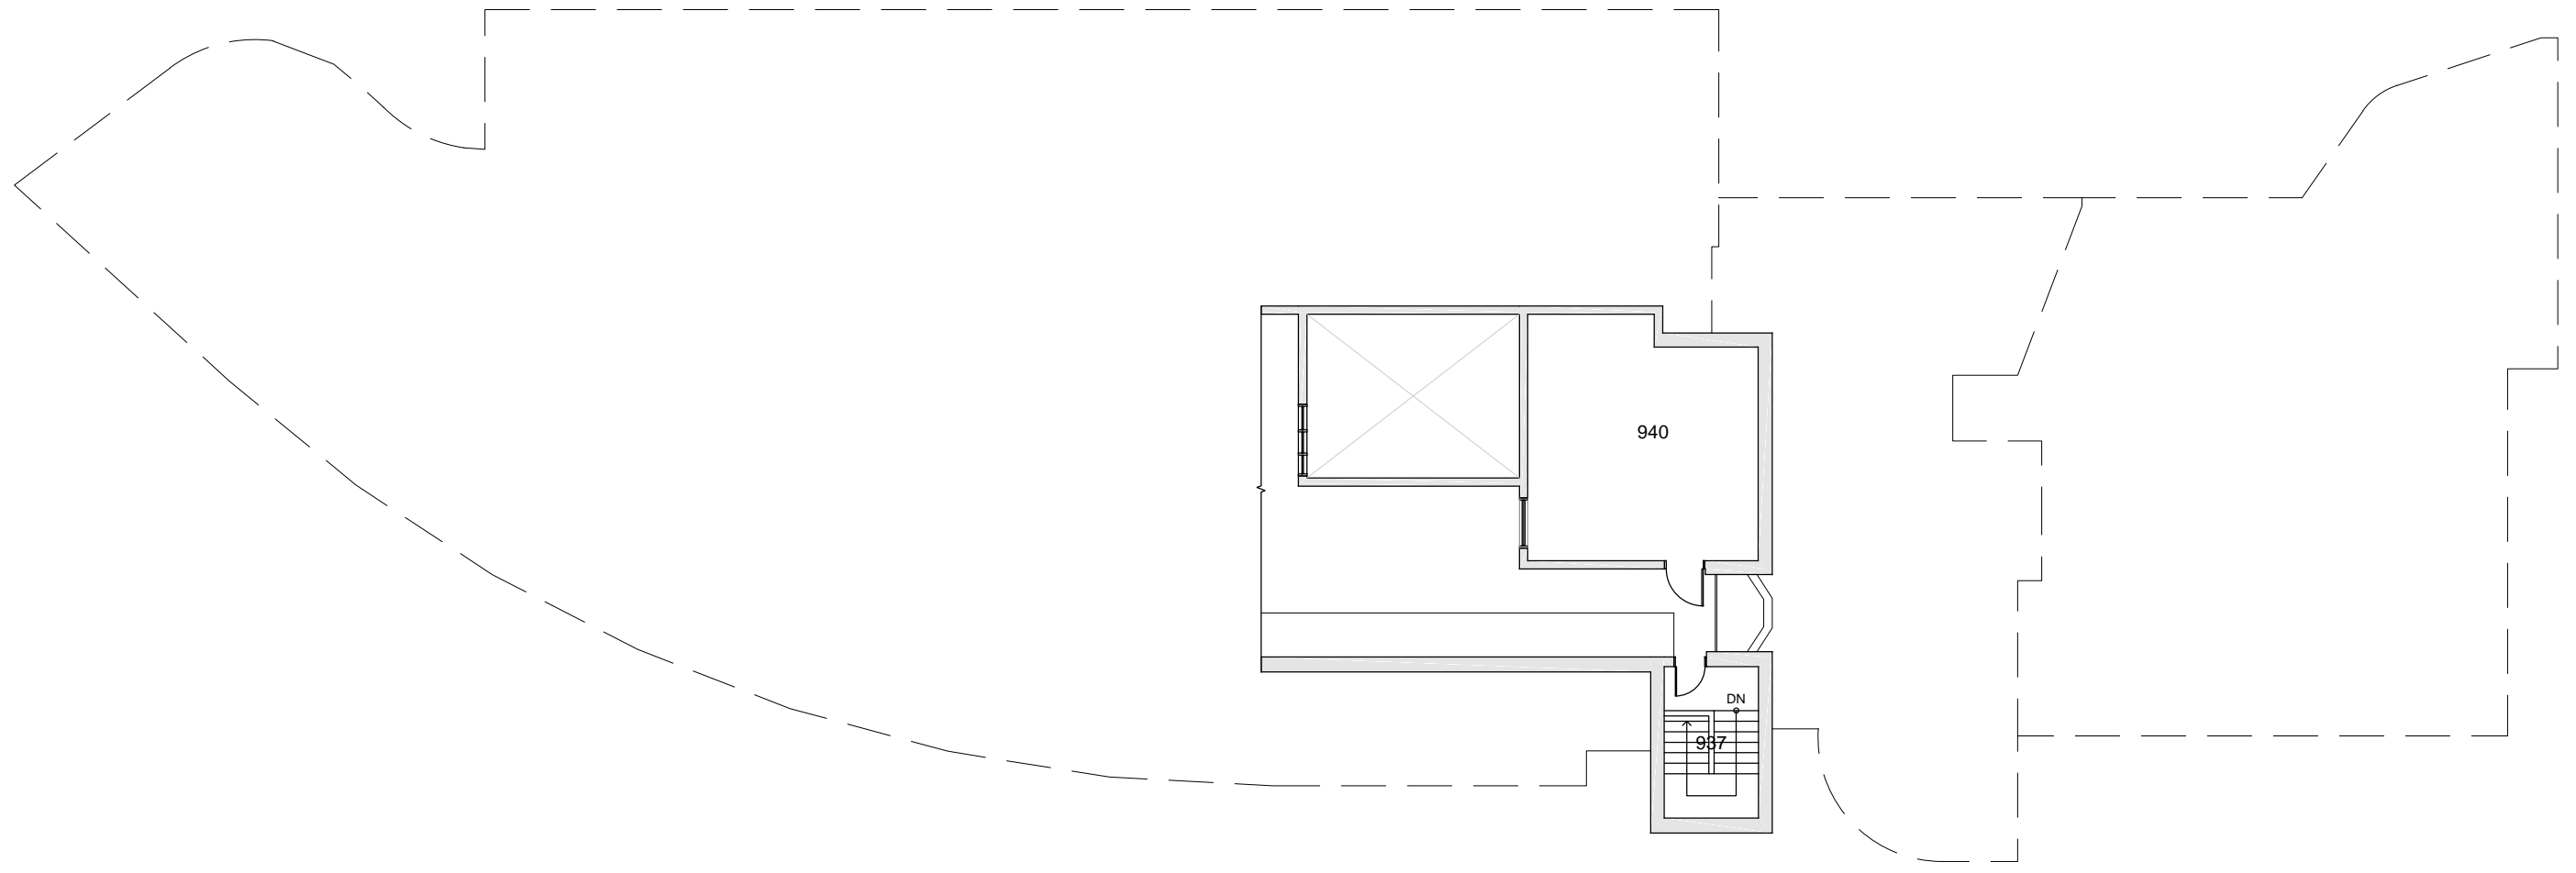

BASE FLOOR PLAN

Western Washington University (WWU) makes these documents available on an "as is" basis. All warranties and representations of any kind with regard to said documents are disclaimed, including the implied warranties of merchantability and fitness for a particular use. WWU does not warrant the documents against deficiencies of any kind.

MATHES HALL FLOOR 9 MEZZANINE		Last Sync With AIM: 02/09/2017
Last Drawing Revision: 02/28/2017		

Building MA
Floor # 09M