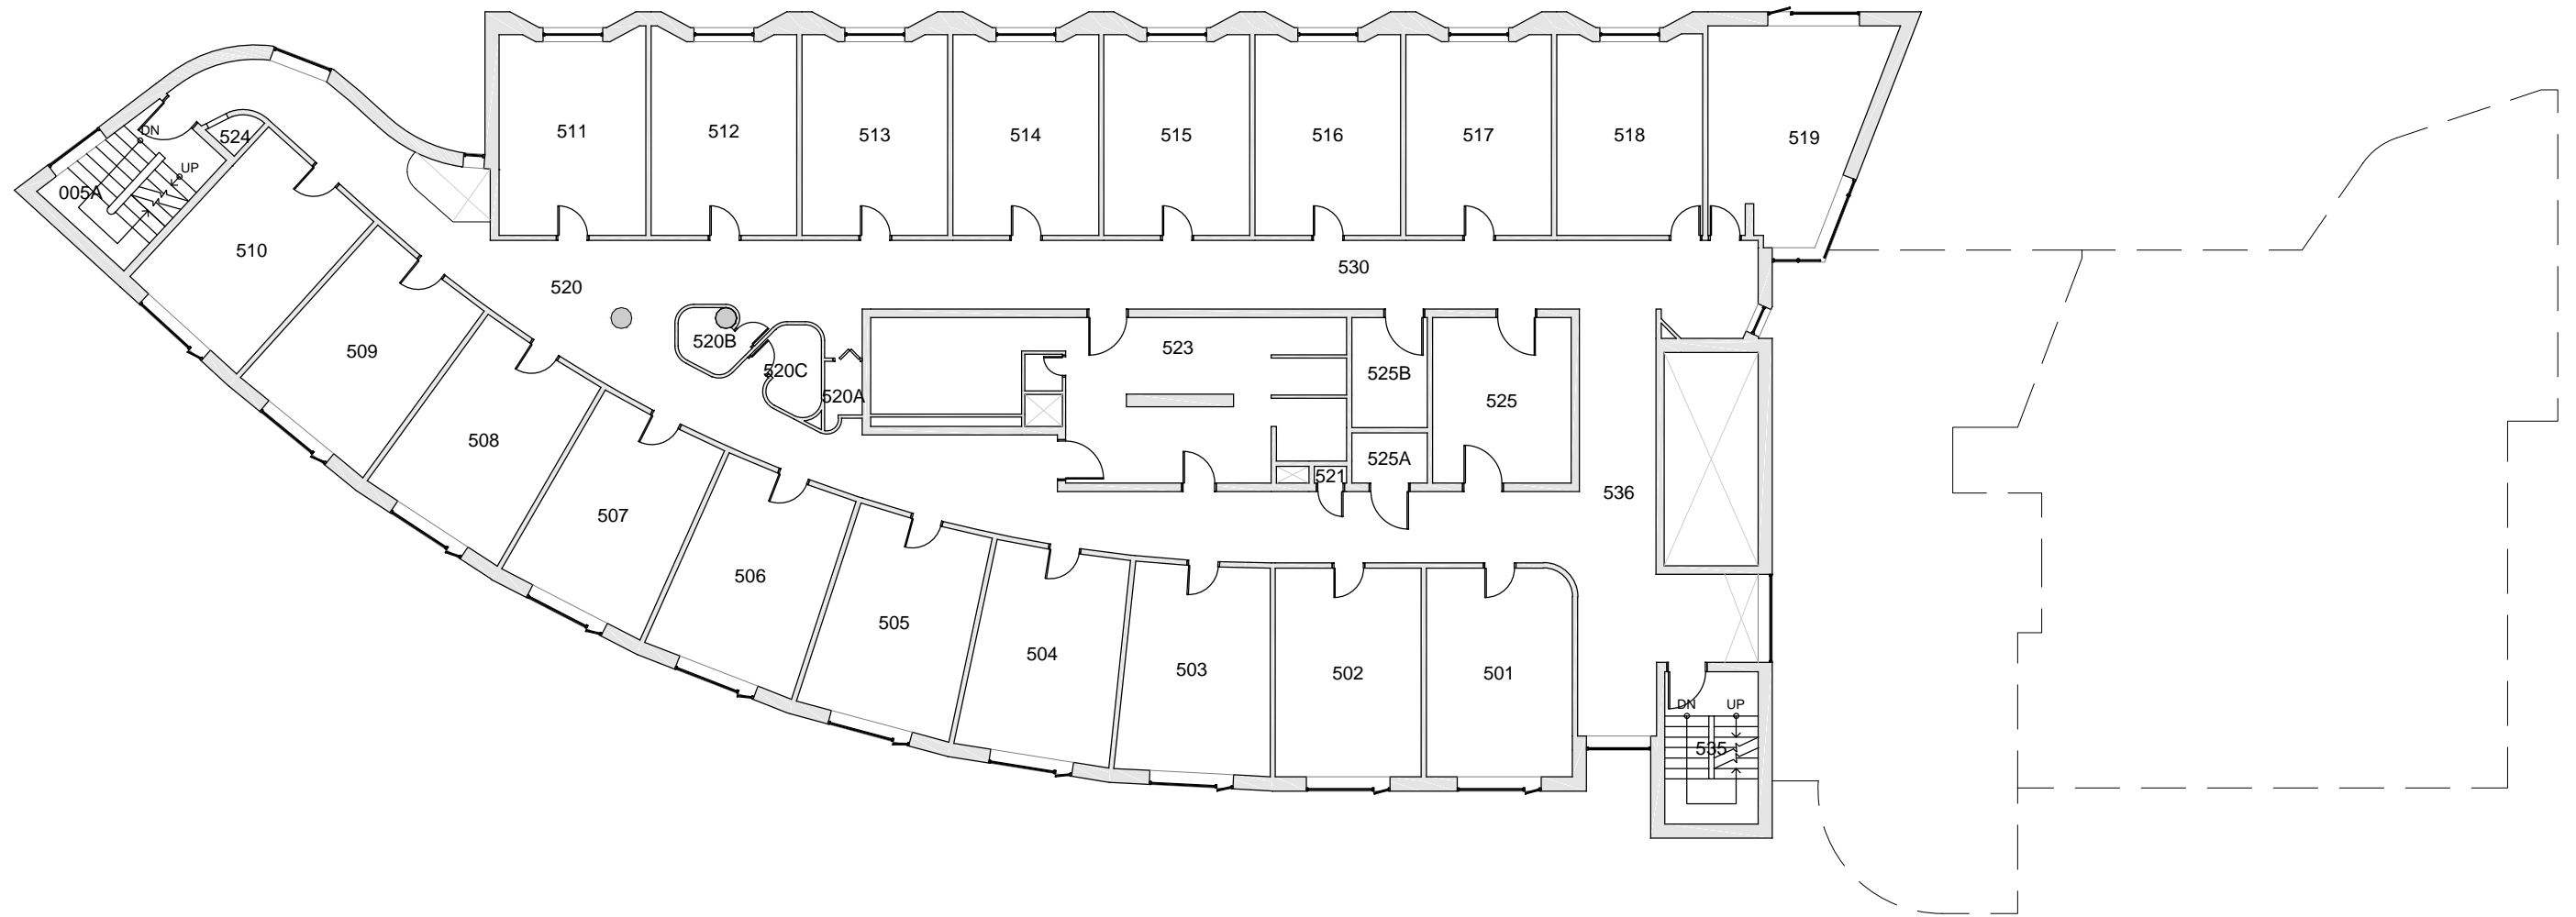

BASE FLOOR PLAN

Western Washington University (WWU) makes these documents available on an "as is" basis. All warranties and representations of any kind with regard to said documents are disclaimed, including the implied warranties of merchantability and fitness for a particular use. WWU does not warrant the documents against deficiencies of any kind.

MATHES HALL FLOOR 5		Last Sync With AIM: 02/09/2017
Last Drawing Revision: 02/28/2017		

Building MA
Floor # 05