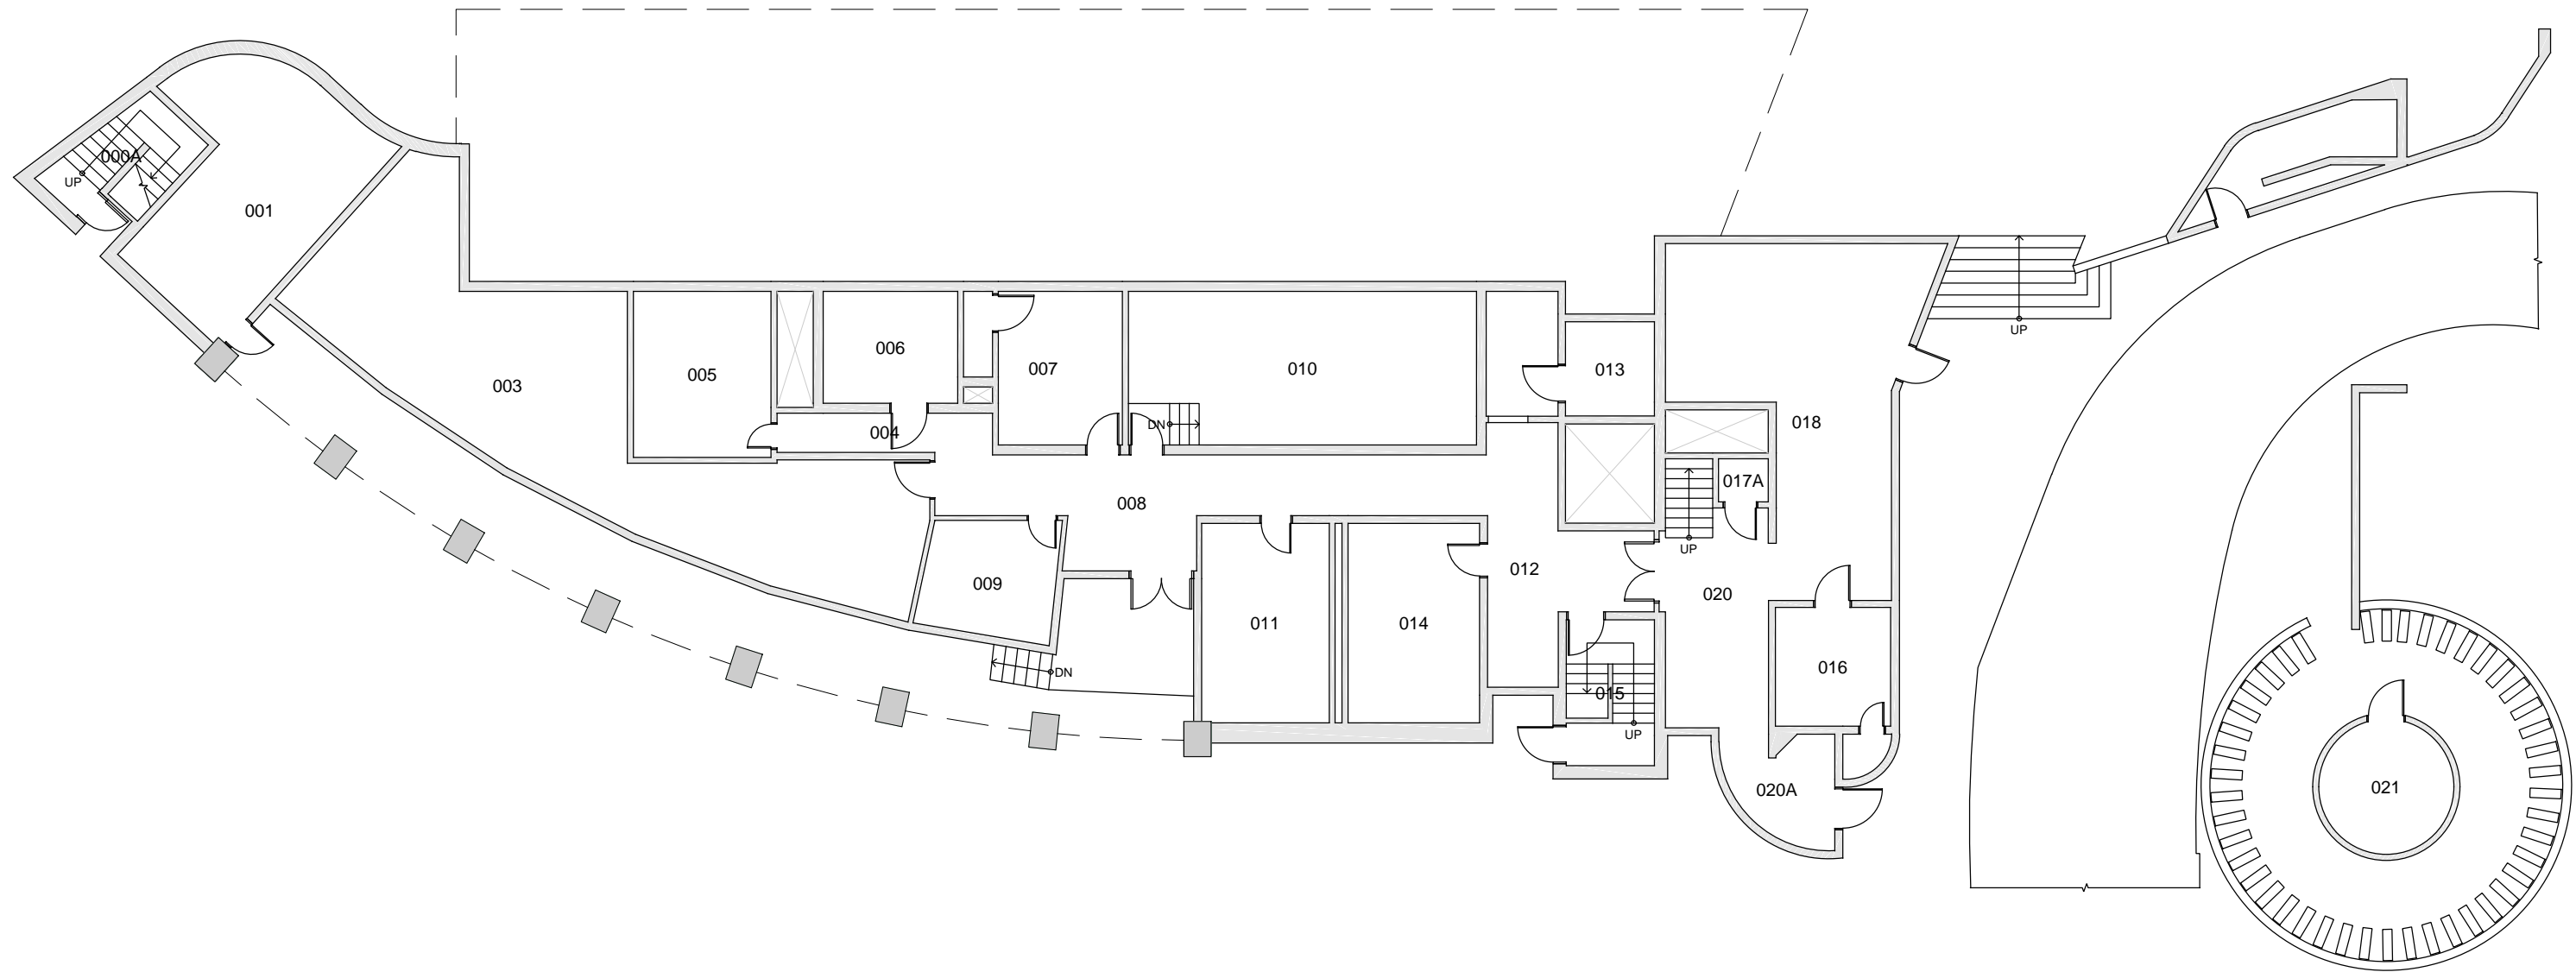

BASE FLOOR PLAN

Western Washington University (WWU) makes these documents available on an "as is" basis. All warranties and representations of any kind with regard to said documents are disclaimed, including the implied warranties of merchantability and fitness for a particular use. WWU does not warrant the documents against deficiencies of any kind.

MATHES HALL BASEMENT		Last Sync With AIM: 02/09/2017
Last Drawing Revision: 02/28/2017		

Building MA
Floor # B