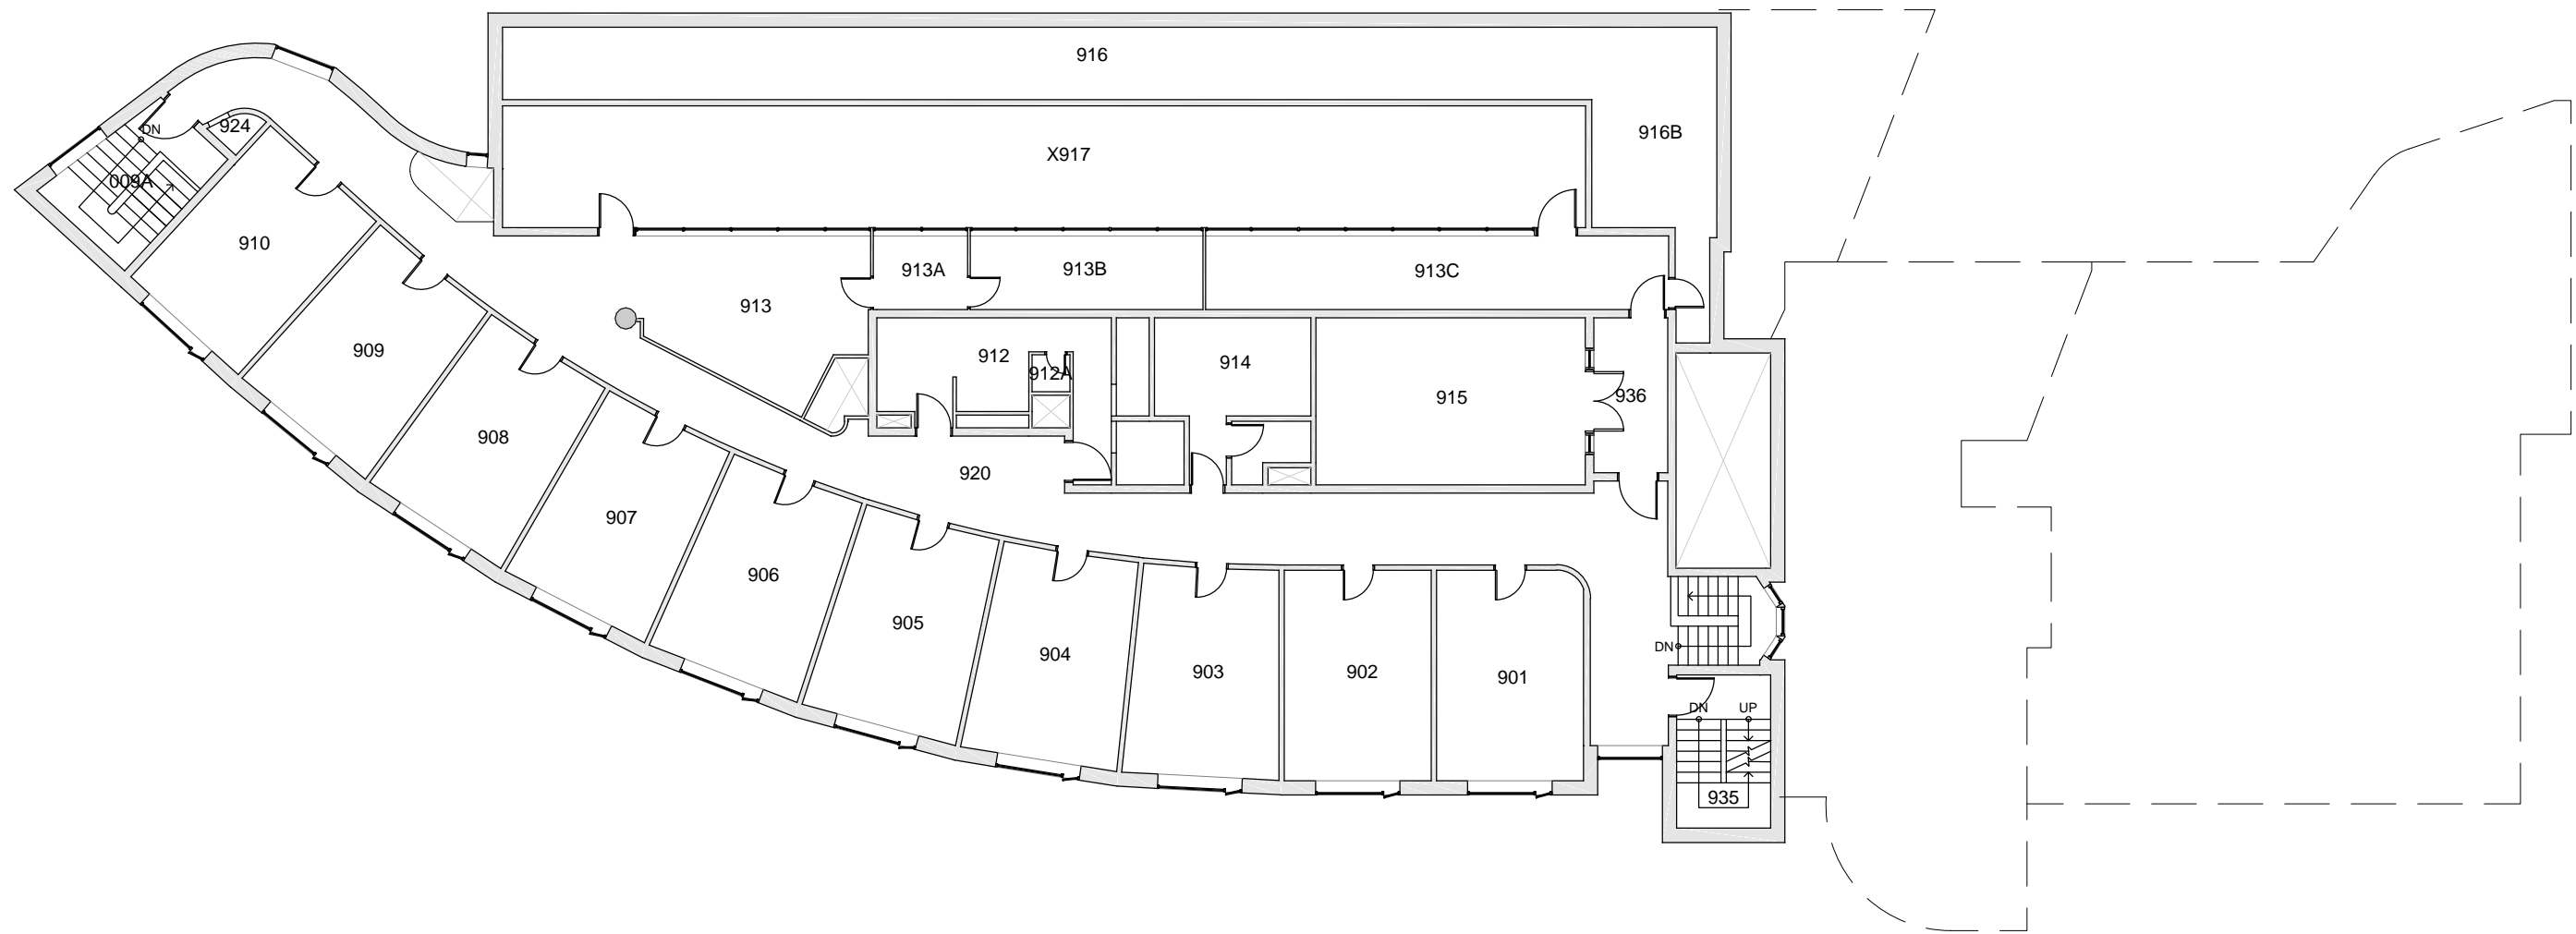

TRUE NORTH

MATHES HALL
FLOOR 8

Last Drawing Revision: 02/28/2017

Last Sync With AIM: 02/09/2017

Building
MA
Floor #
08

BASE FLOOR PLAN

Western Washington University (WWU) makes these documents available on an "as is" basis. All warranties and representations of any kind with regard to said documents are disclaimed, including the implied warranties of merchantability and fitness for a particular use. WWU does not warrant the documents against deficiencies of any kind.