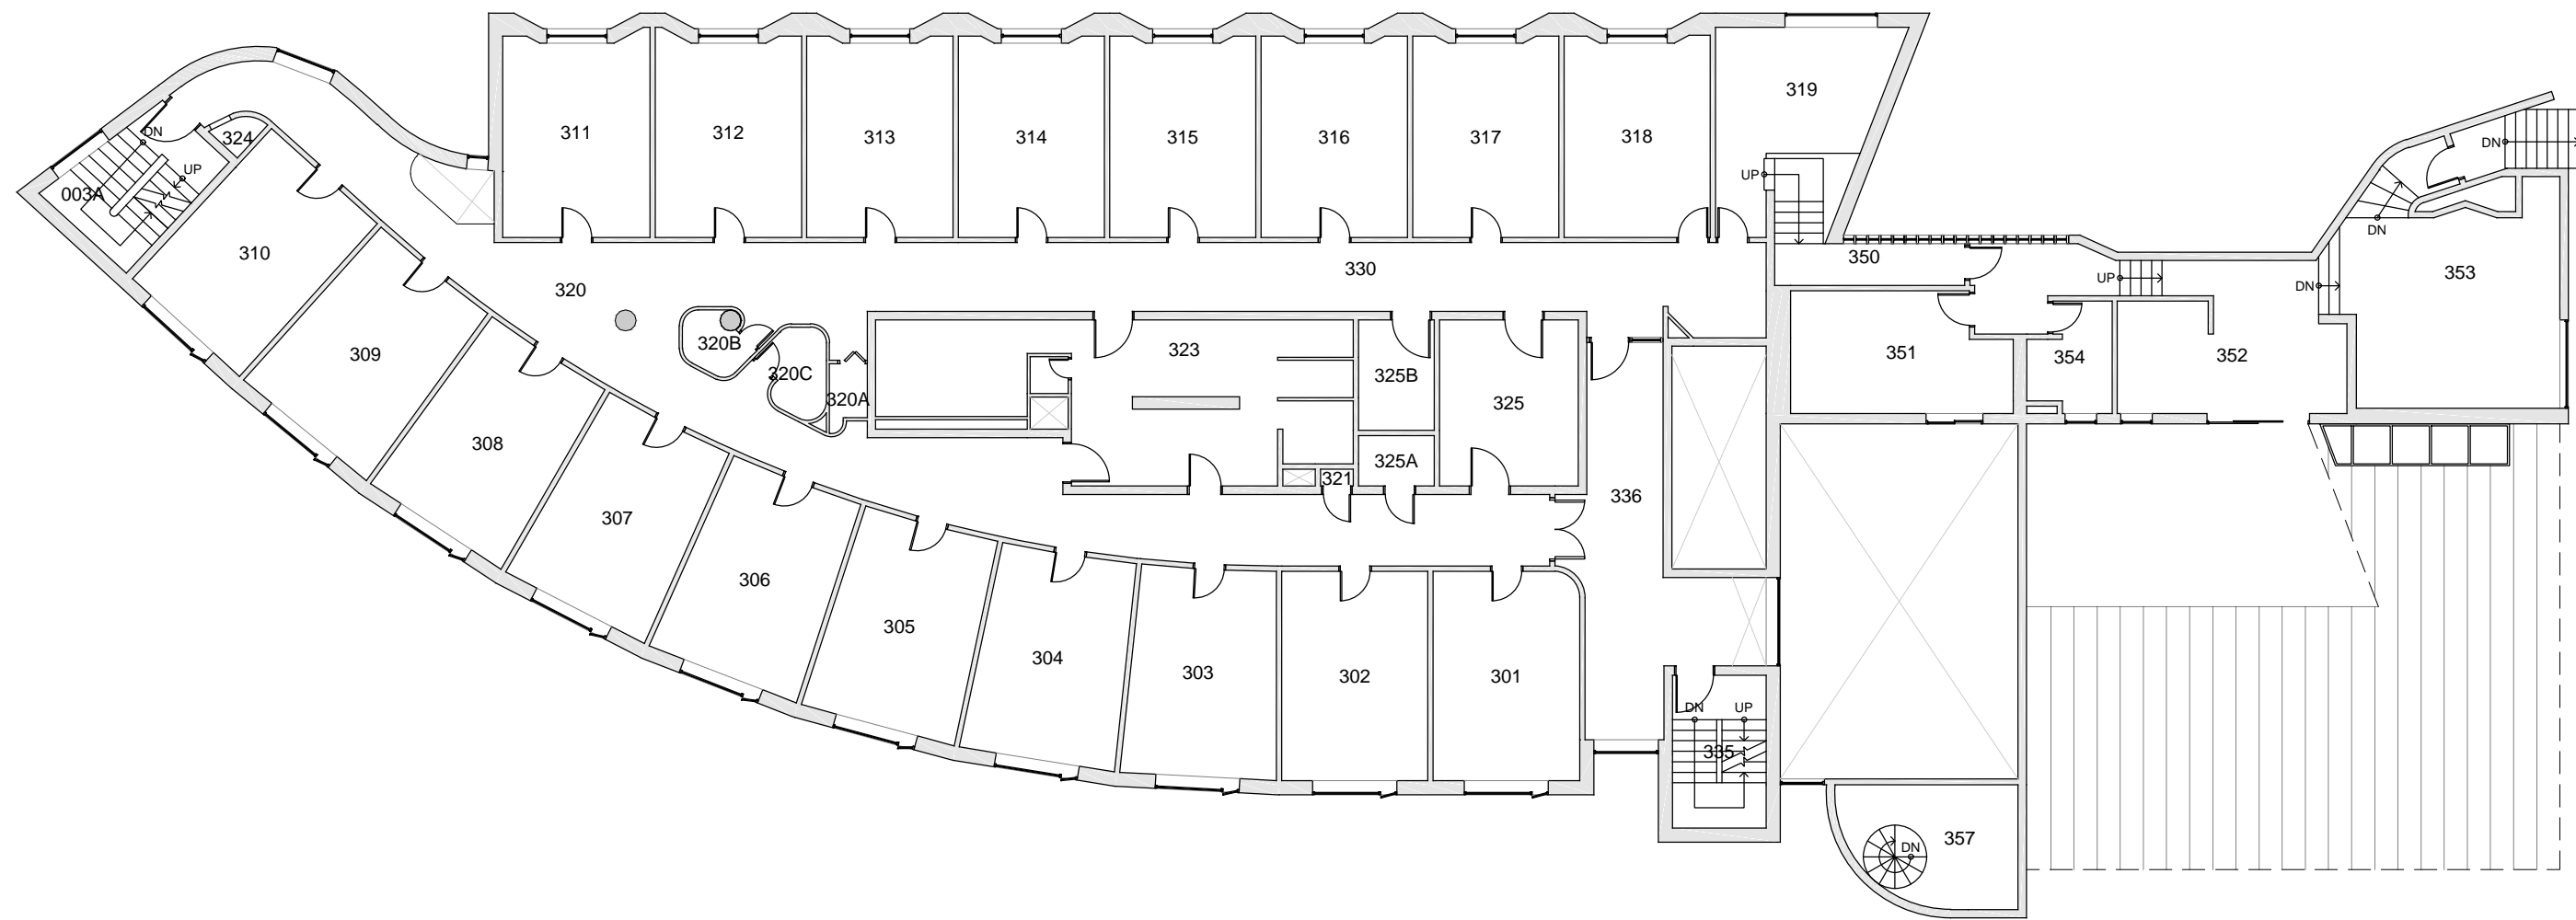

TRUE NORTH

MATHES HALL
FLOOR 1

Last Drawing Revision: 02/28/2017

Last Sync With AIM: 02/09/2017

Building	MA
Floor #	01

BASE FLOOR PLAN

Western Washington University (WWU) makes these documents available on an "as is" basis. All warranties and representations of any kind with regard to said documents are disclaimed, including the implied warranties of merchantability and fitness for a particular use. WWU does not warrant the documents against deficiencies of any kind.

MATHES HALL FLOOR 2	
Last Drawing Revision: 02/28/2017	Last Sync With AIM: 02/09/2017

Building MA
Floor # 02

BASE FLOOR PLAN

Western Washington University (WWU) makes these documents available on an "as is" basis. All warranties and representations of any kind with regard to said documents are disclaimed, including the implied warranties of merchantability and fitness for a particular use. WWU does not warrant the documents against deficiencies of any kind.