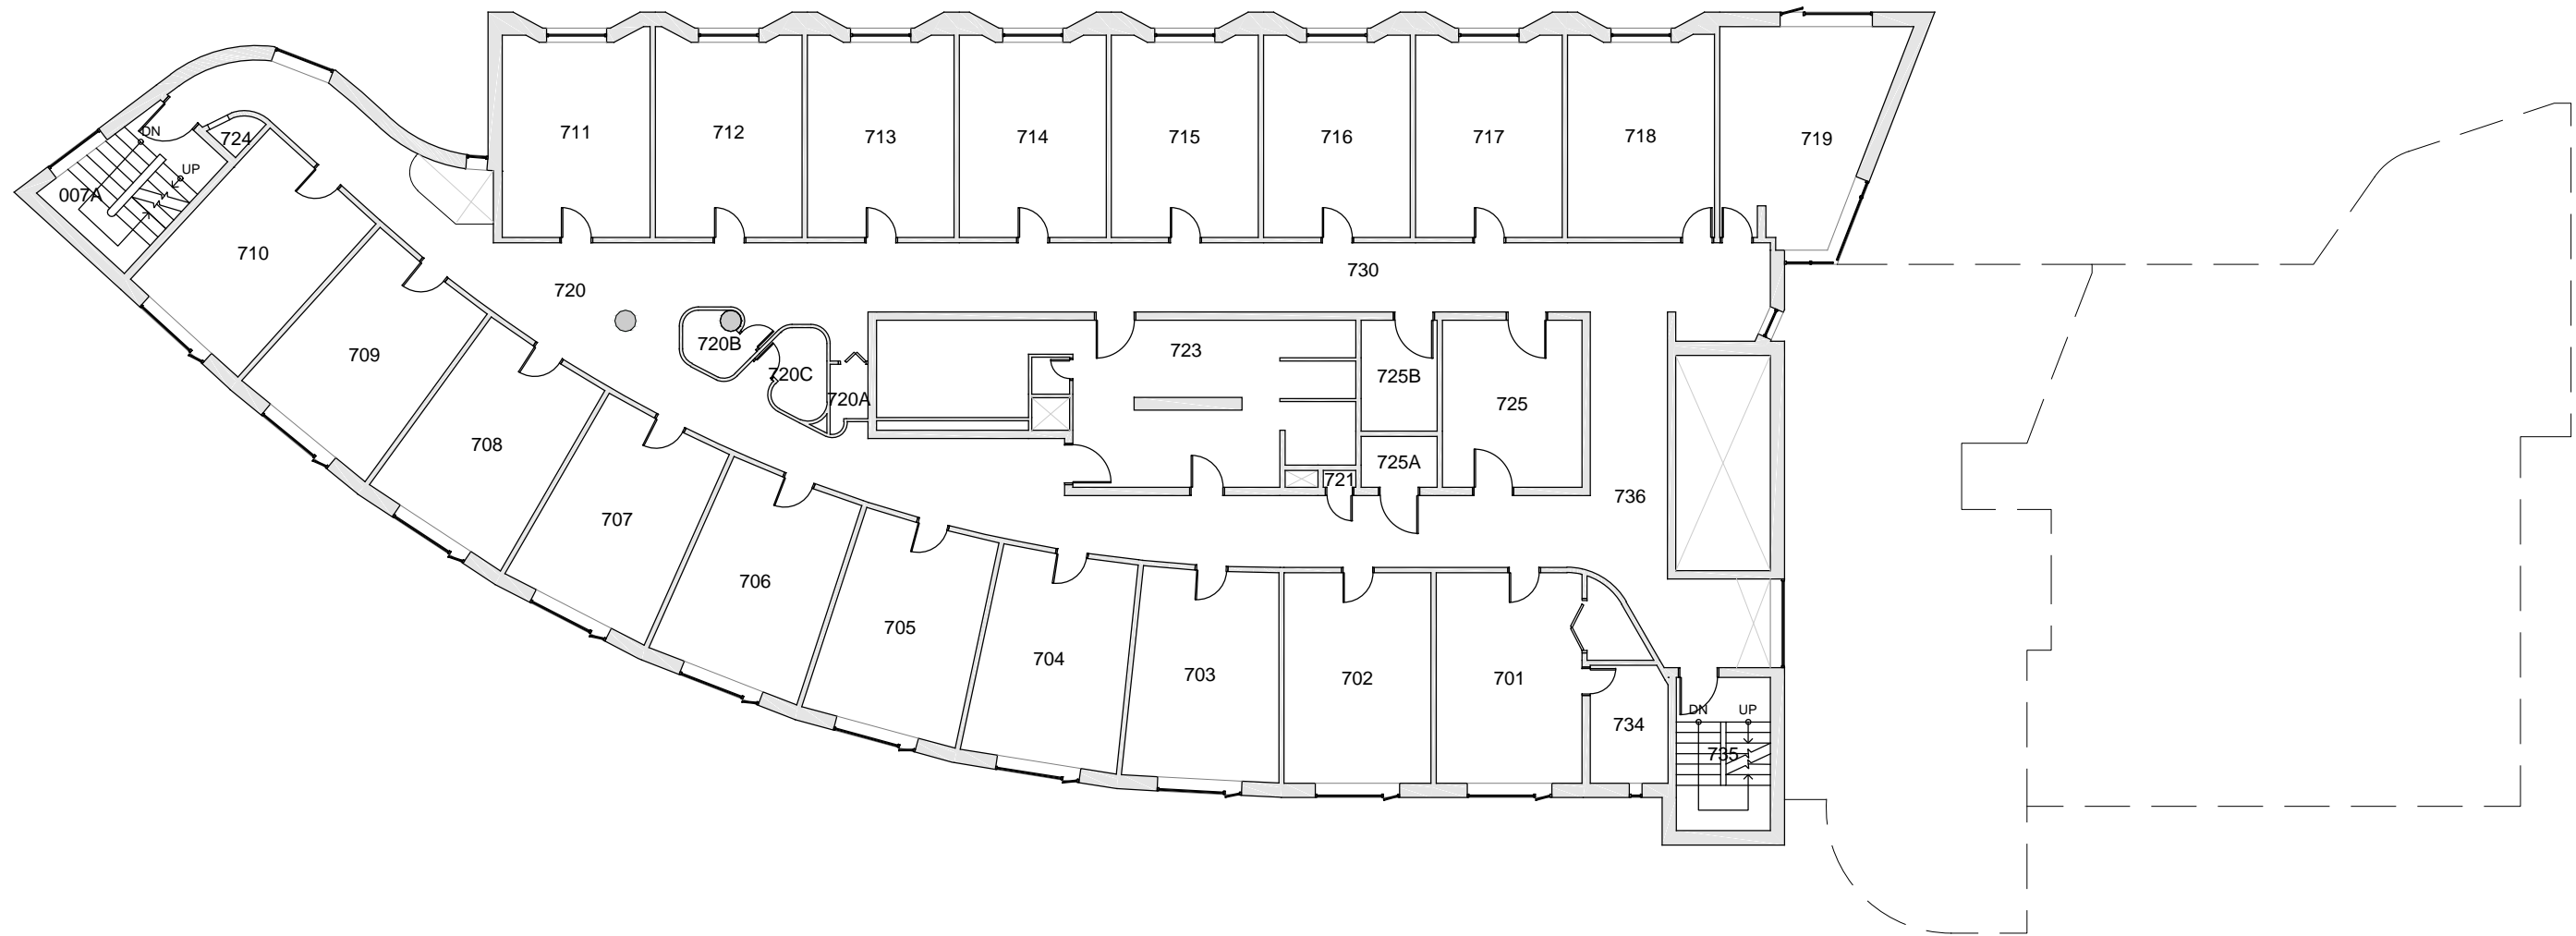

BASE FLOOR PLAN

Western Washington University (WWU) makes these documents available on an "as is" basis. All warranties and representations of any kind with regard to said documents are disclaimed, including the implied warranties of merchantability and fitness for a particular use. WWU does not warrant the documents against deficiencies of any kind.

TRUE NORTH

MATHES HALL
FLOOR 7

Last Drawing Revision: 02/28/2017

Last Sync With AIM: 02/09/2017

Building
MA
Floor #
07