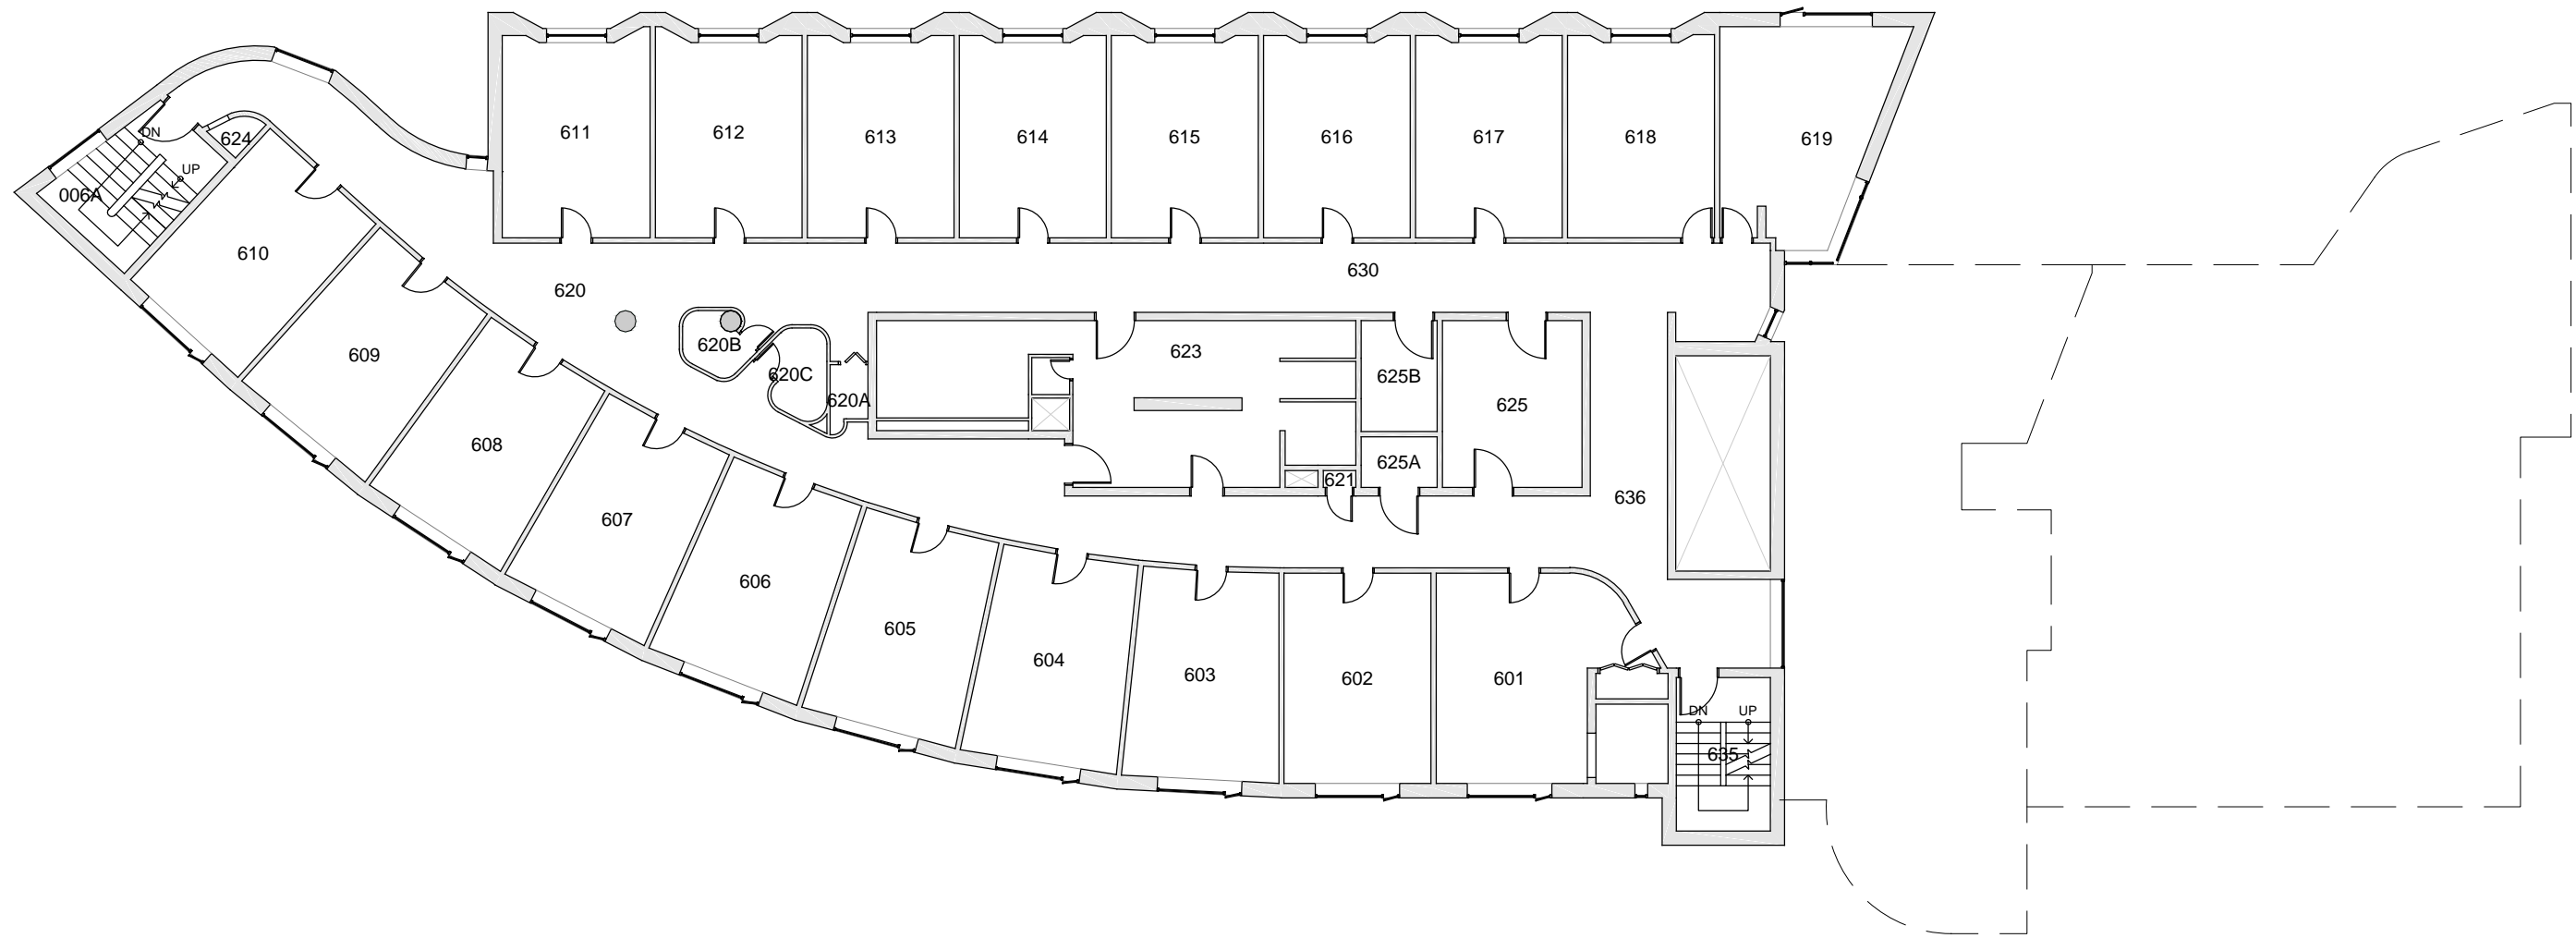

BASE FLOOR PLAN

Western Washington University (WWU) makes these documents available on an "as is" basis. All warranties and representations of any kind with regard to said documents are disclaimed, including the implied warranties of merchantability and fitness for a particular use. WWU does not warrant the documents against deficiencies of any kind.

MATHES HALL FLOOR 6		Last Sync With AIM: 02/09/2017
Last Drawing Revision: 02/28/2017		

Building MA
Floor # 06