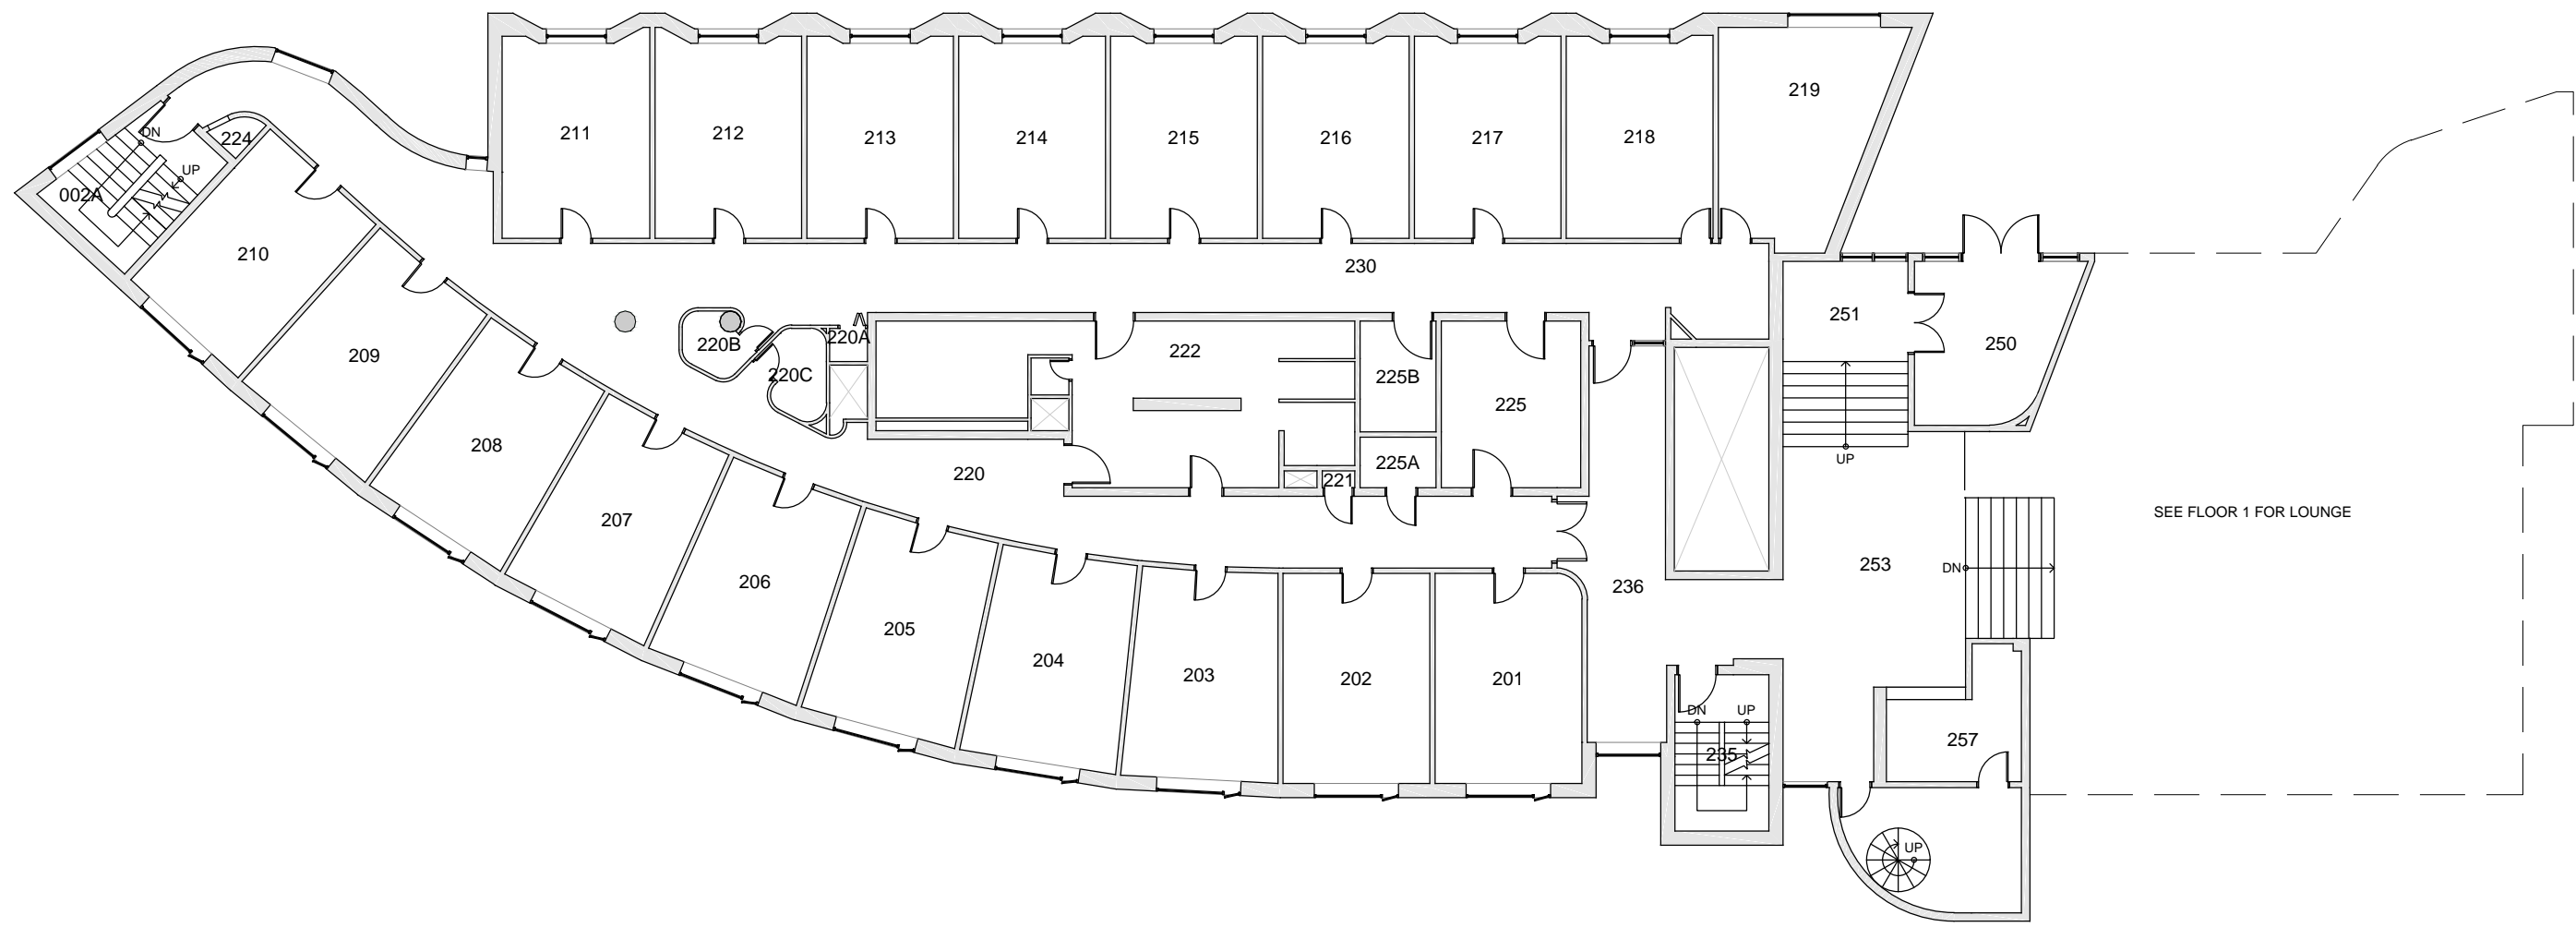

TRUE NORTH

MATHES HALL
FLOOR 1

Last Drawing Revision: 02/28/2017

Last Sync With AIM: 02/09/2017

Building	MA
Floor #	01

BASE FLOOR PLAN

Western Washington University (WWU) makes these documents available on an "as is" basis. All warranties and representations of any kind with regard to said documents are disclaimed, including the implied warranties of merchantability and fitness for a particular use. WWU does not warrant the documents against deficiencies of any kind.

MATHES HALL FLOOR 2	
Last Drawing Revision: 02/28/2017	Last Sync With AIM: 02/09/2017

Building MA
Floor # 02

BASE FLOOR PLAN

Western Washington University (WWU) makes these documents available on an "as is" basis. All warranties and representations of any kind with regard to said documents are disclaimed, including the implied warranties of merchantability and fitness for a particular use. WWU does not warrant the documents against deficiencies of any kind.