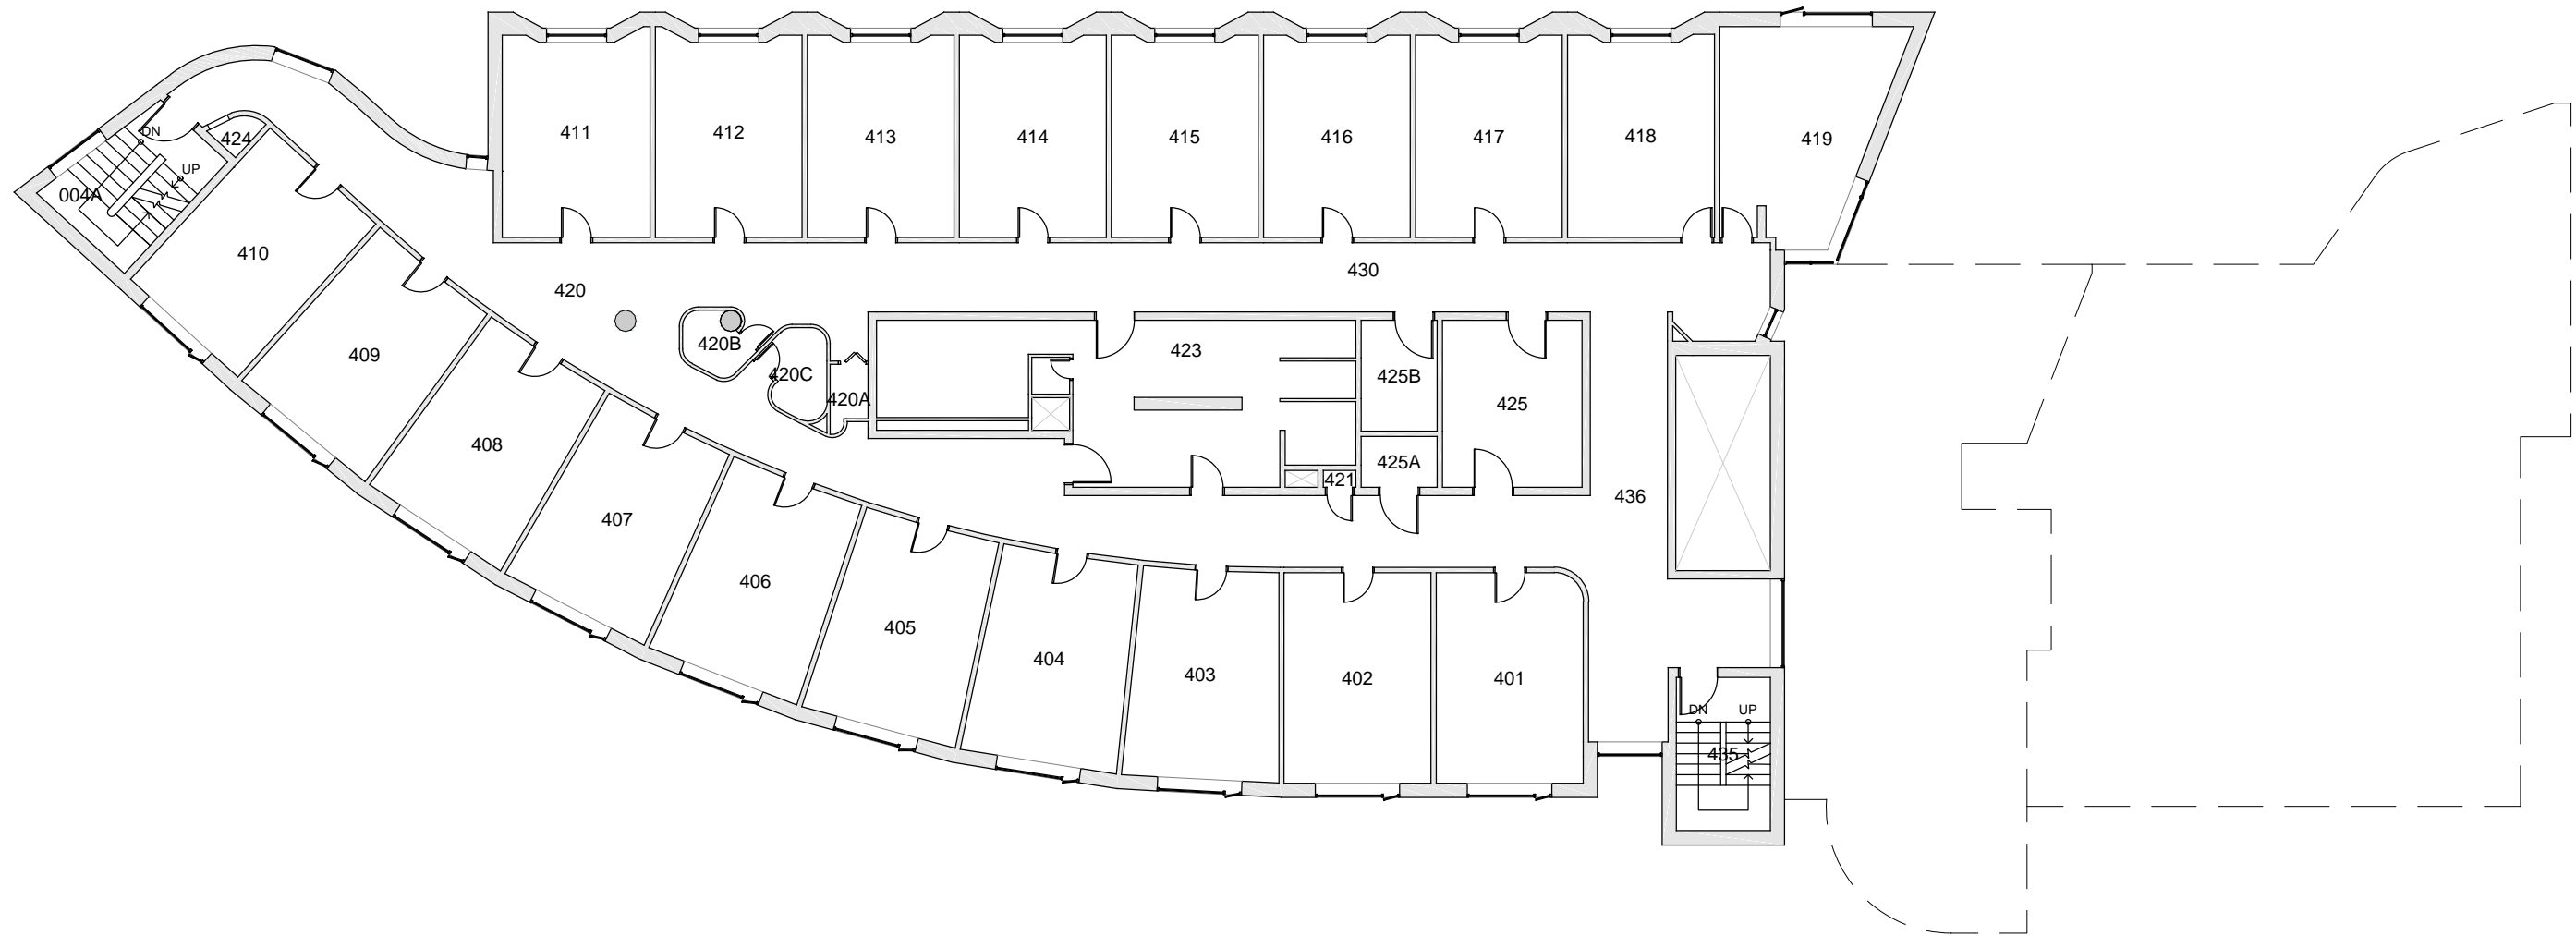

BASE FLOOR PLAN

Western Washington University (WWU) makes these documents available on an "as is" basis. All warranties and representations of any kind with regard to said documents are disclaimed, including the implied warranties of merchantability and fitness for a particular use. WWU does not warrant the documents against deficiencies of any kind.

Last Drawing Revision: 02/28/2017

MATHES HALL
FLOOR 4

Last Sync With AIM: 02/09/2017

Building
MA
Floor #
04