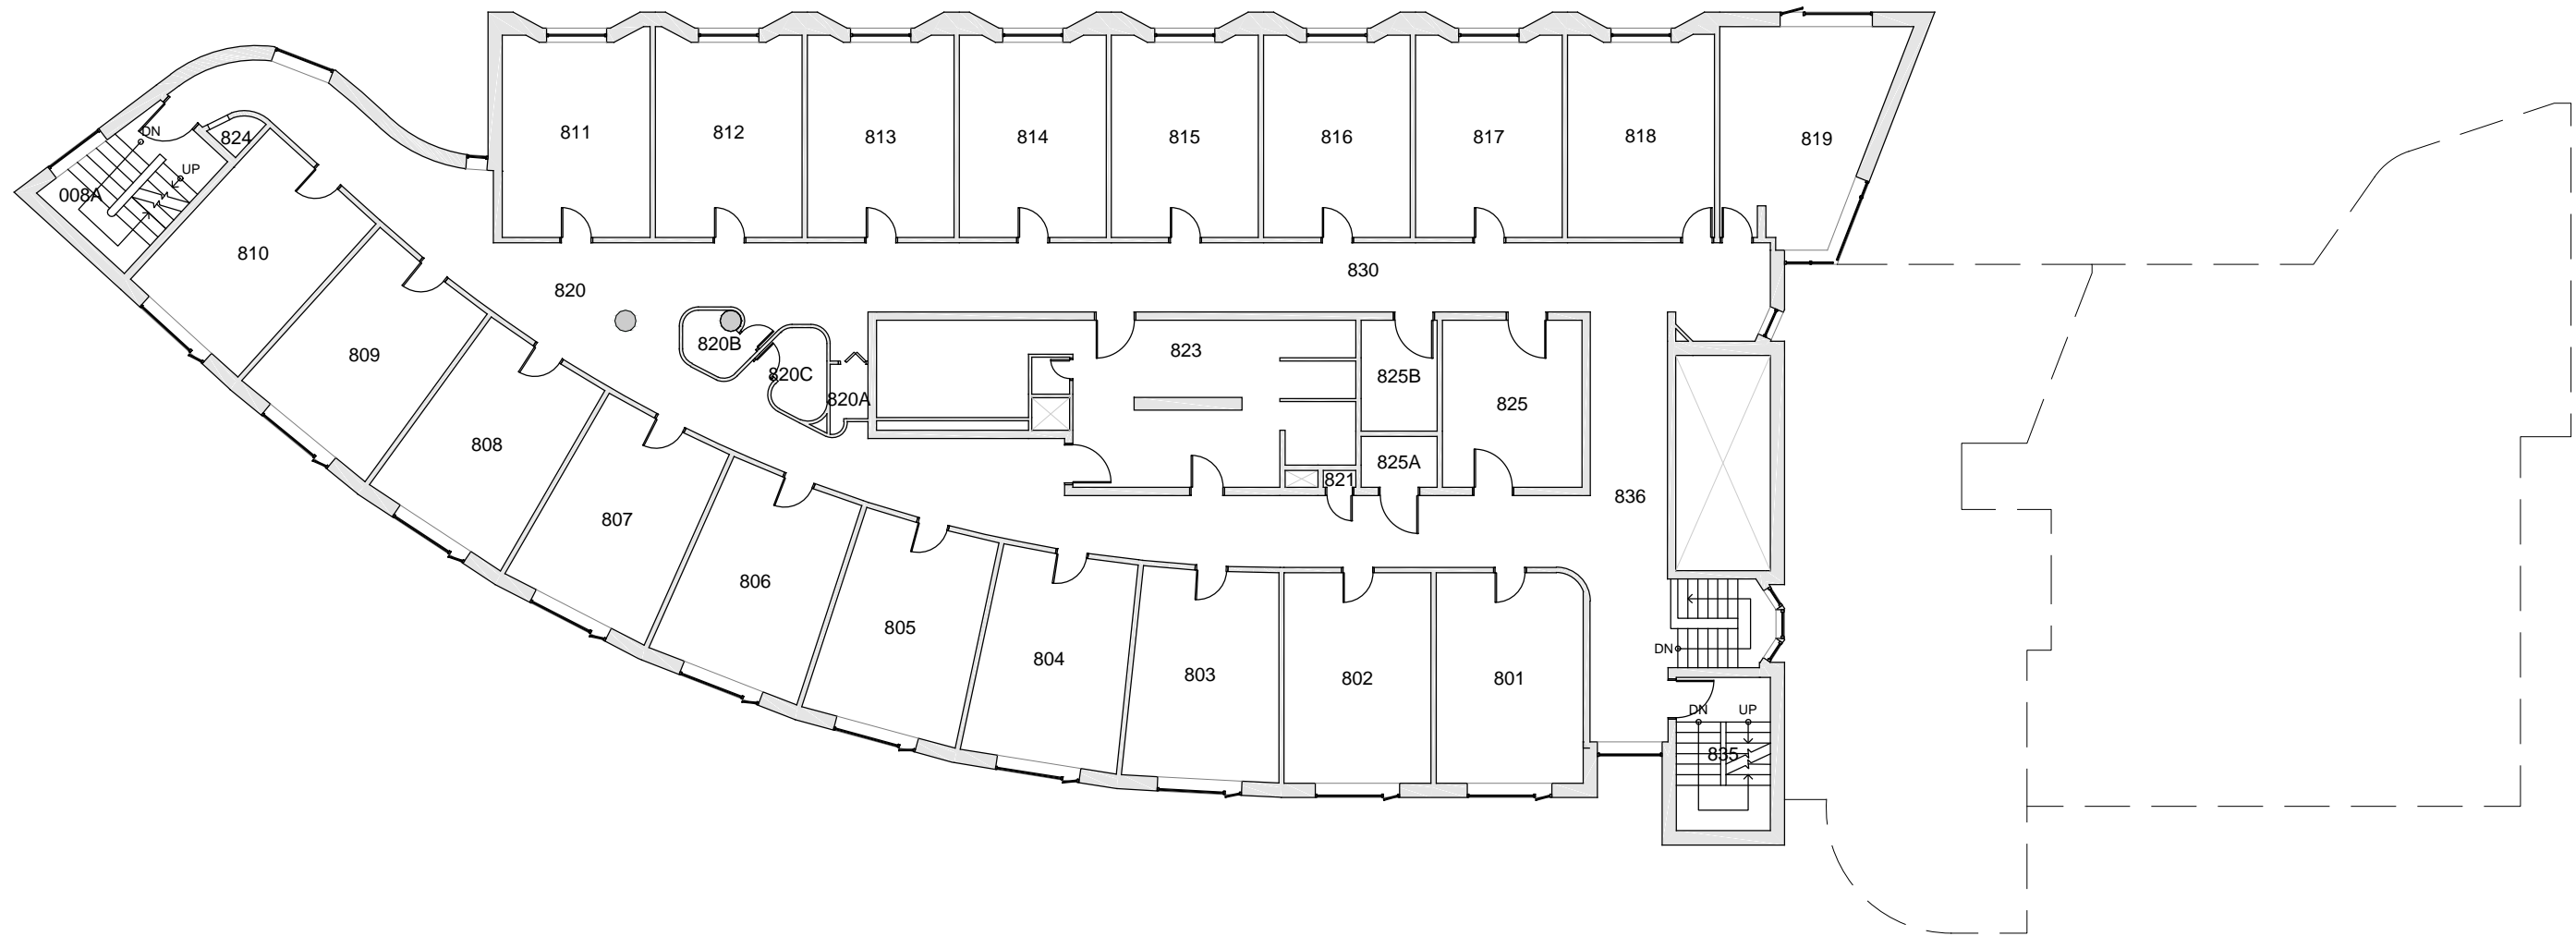

TRUE NORTH

MATHES HALL
FLOOR 7

Last Drawing Revision: 02/28/2017

Last Sync With AIM: 02/09/2017

Building
MA
Floor #
07

BASE FLOOR PLAN

Western Washington University (WWU) makes these documents available on an "as is" basis. All warranties and representations of any kind with regard to said documents are disclaimed, including the implied warranties of merchantability and fitness for a particular use. WWU does not warrant the documents against deficiencies of any kind.