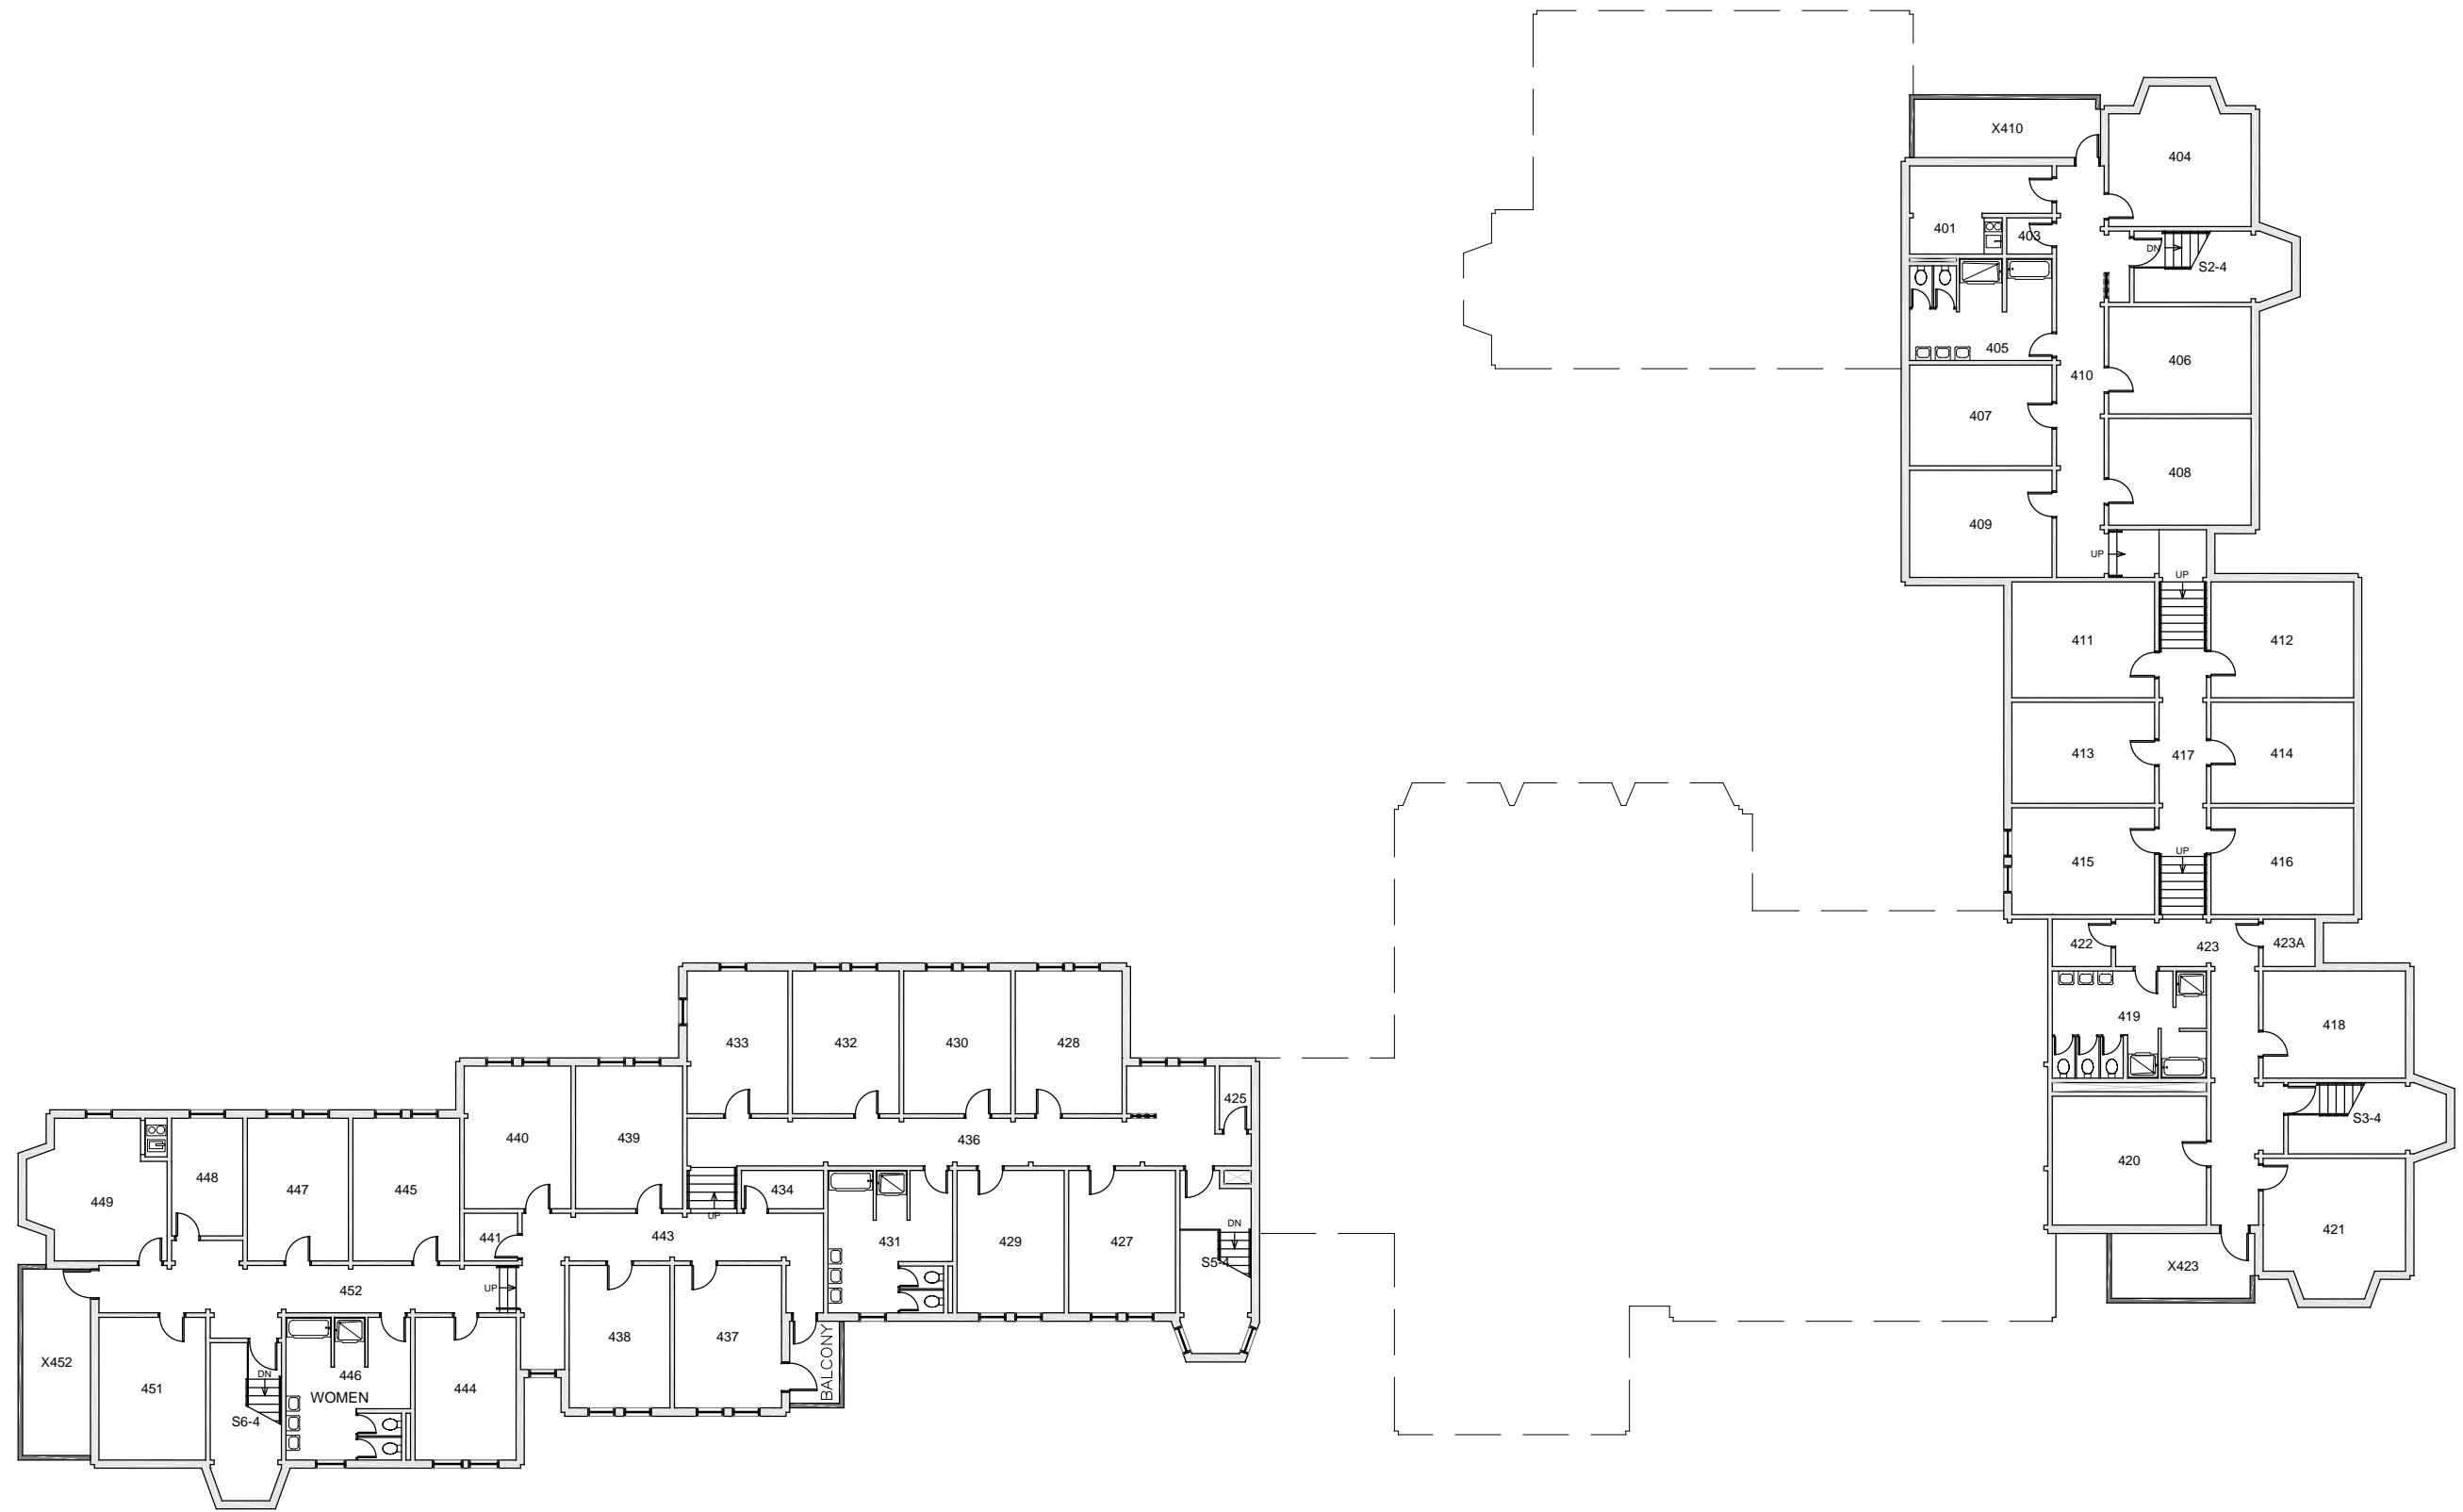

BASE FLOOR PLAN

Western Washington University (WWU) makes these documents available on an "as is" basis. All warranties and representations of any kind with regard to said documents are disclaimed, including the implied warranties of merchantability and fitness for a particular use. WWU does not warrant the documents against deficiencies of any kind.

RIDGEWAY KAPPA
FLOOR 4

Last Drawing Revision: 03/02/2017 Last Sync With AIM: 02/09/2017

Building	RK
Floor #	04