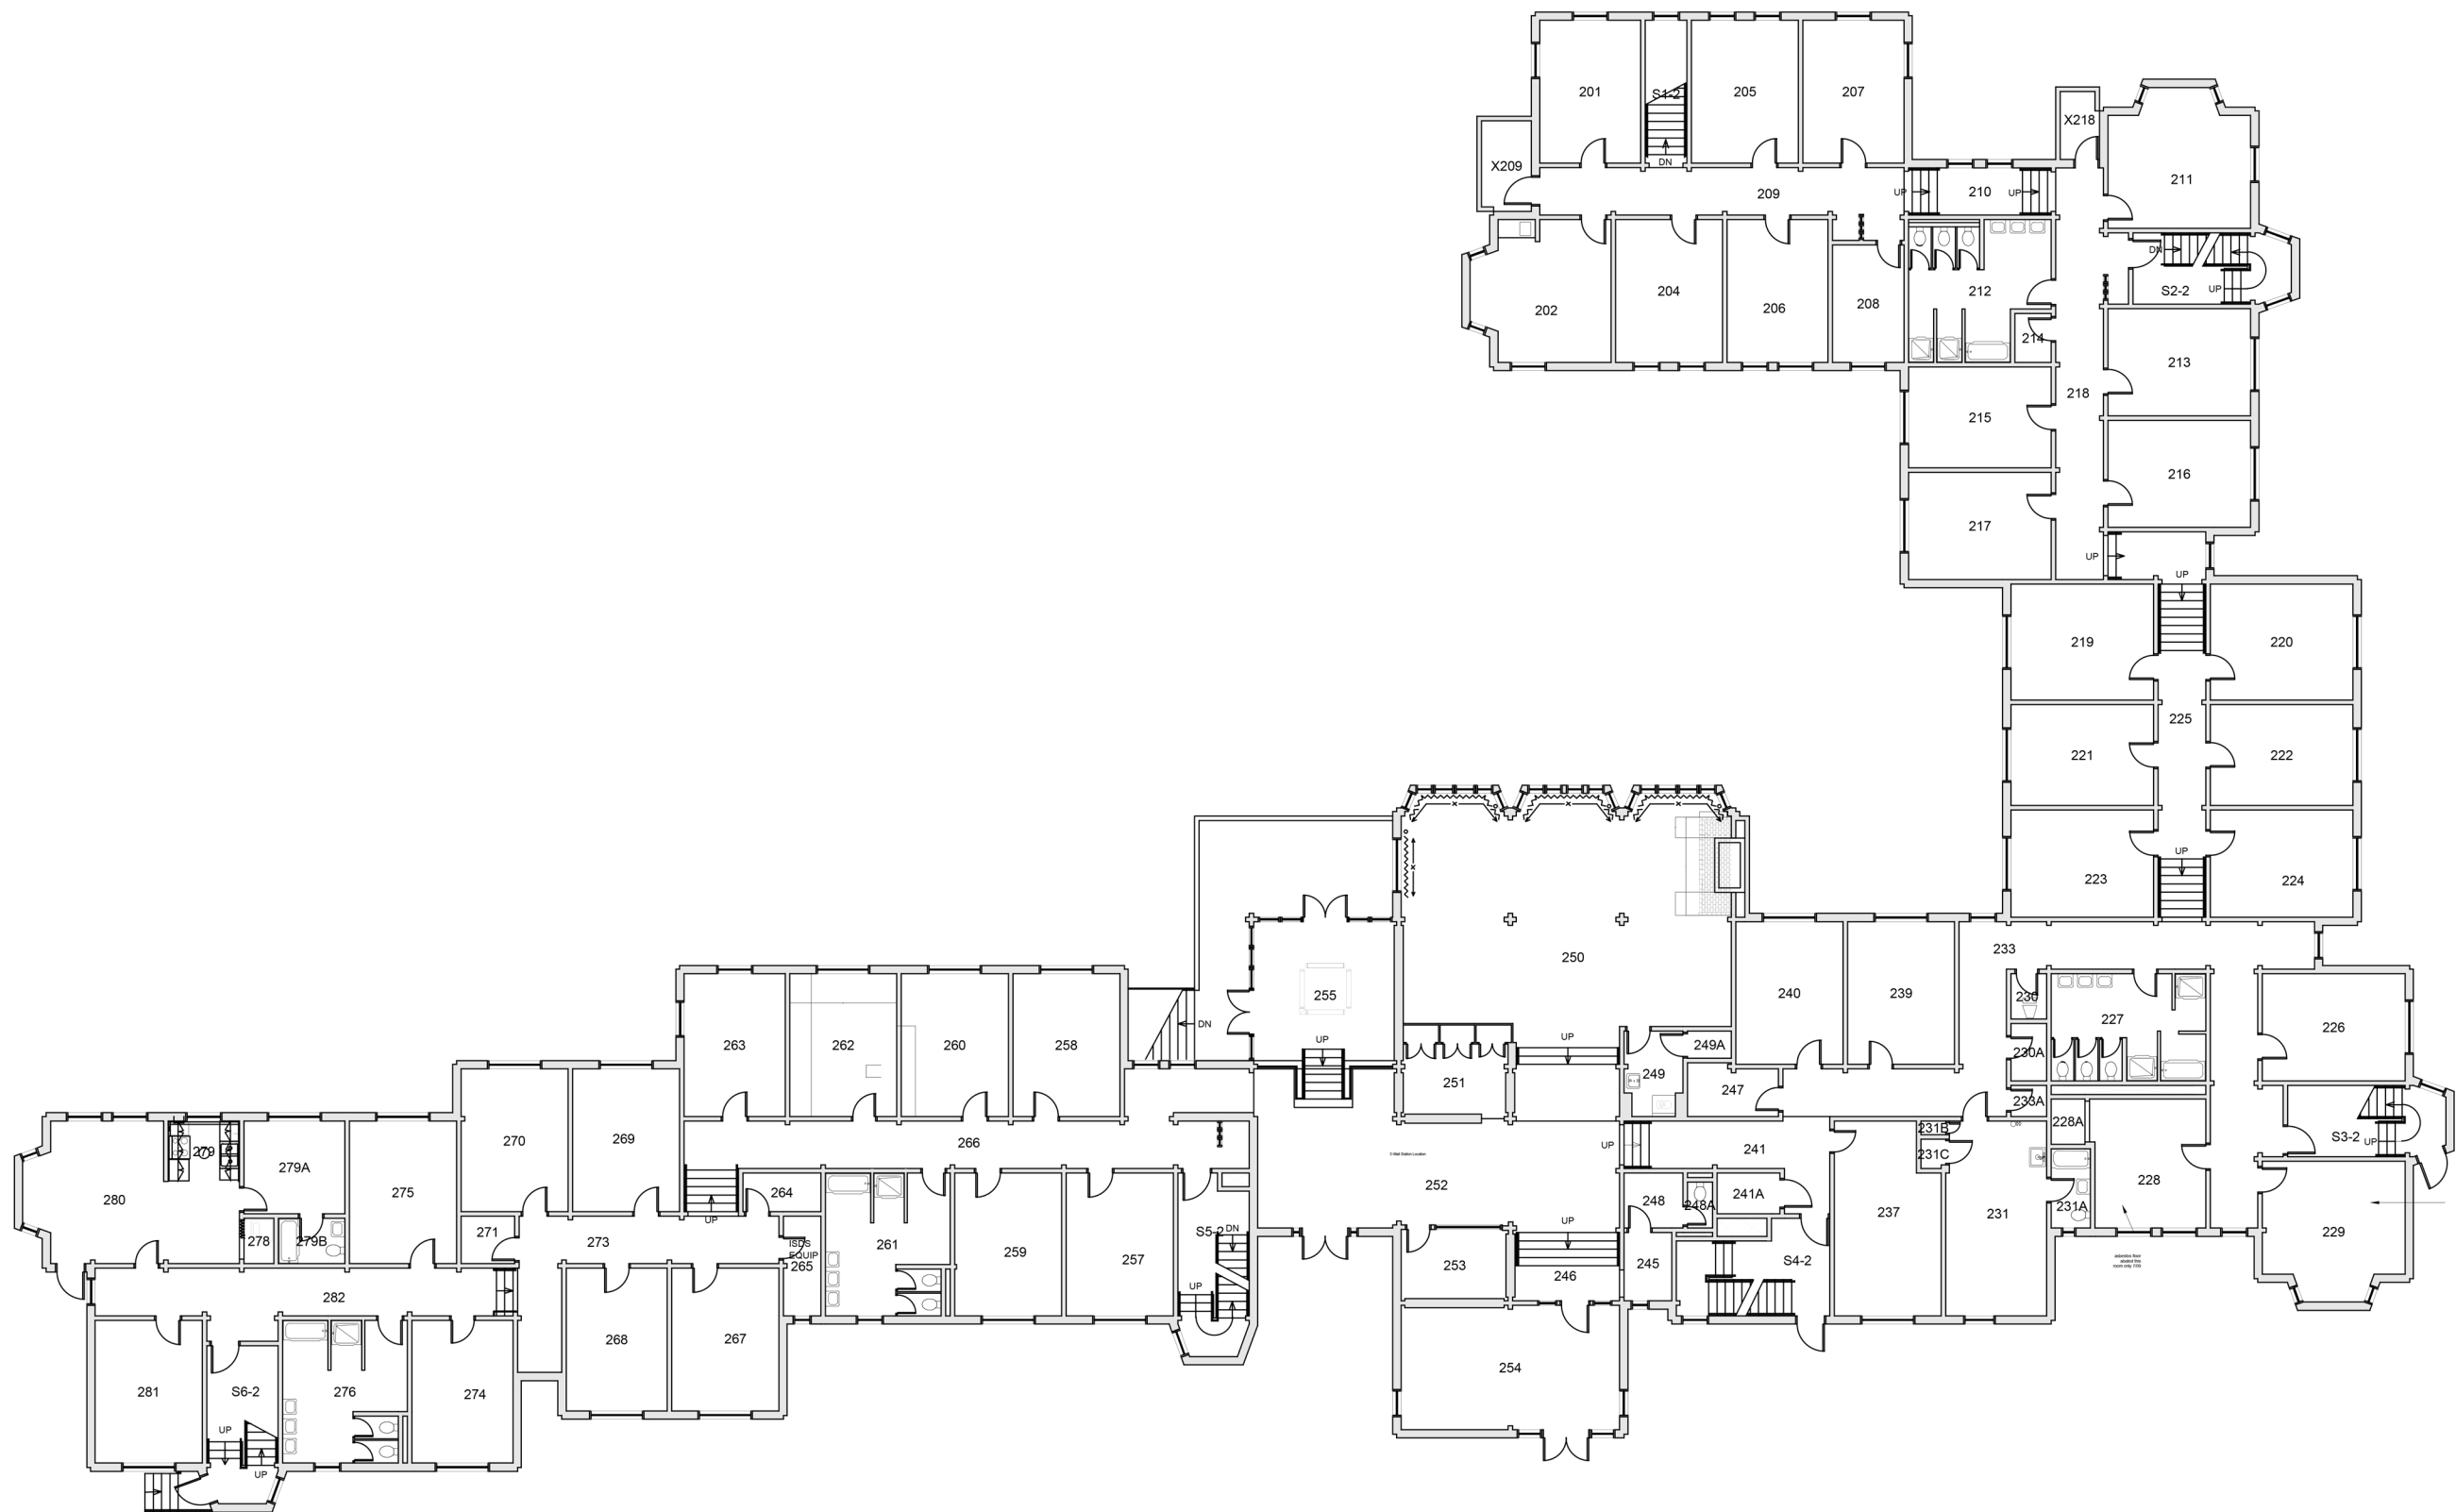

BASE FLOOR PLAN

Western Washington University (WWU) makes these documents available on an "as is" basis. All warranties and representations of any kind with regard to said documents are disclaimed, including the implied warranties of merchantability and fitness for a particular use. WWU does not warrant the documents against deficiencies of any kind.

RIDGEWAY KAPPA	
FLOOR 1	
Last Drawing Revision: 03/02/2017	Last Sync With AIM: 02/09/2017

Building	RK
Floor #	01

BASE FLOOR PLAN

Western Washington University (WWU) makes these documents available on an "as is" basis. All warranties and representations of any kind with regard to said documents are disclaimed, including the implied warranties of merchantability and fitness for a particular use. WWU does not warrant the documents against deficiencies of any kind.