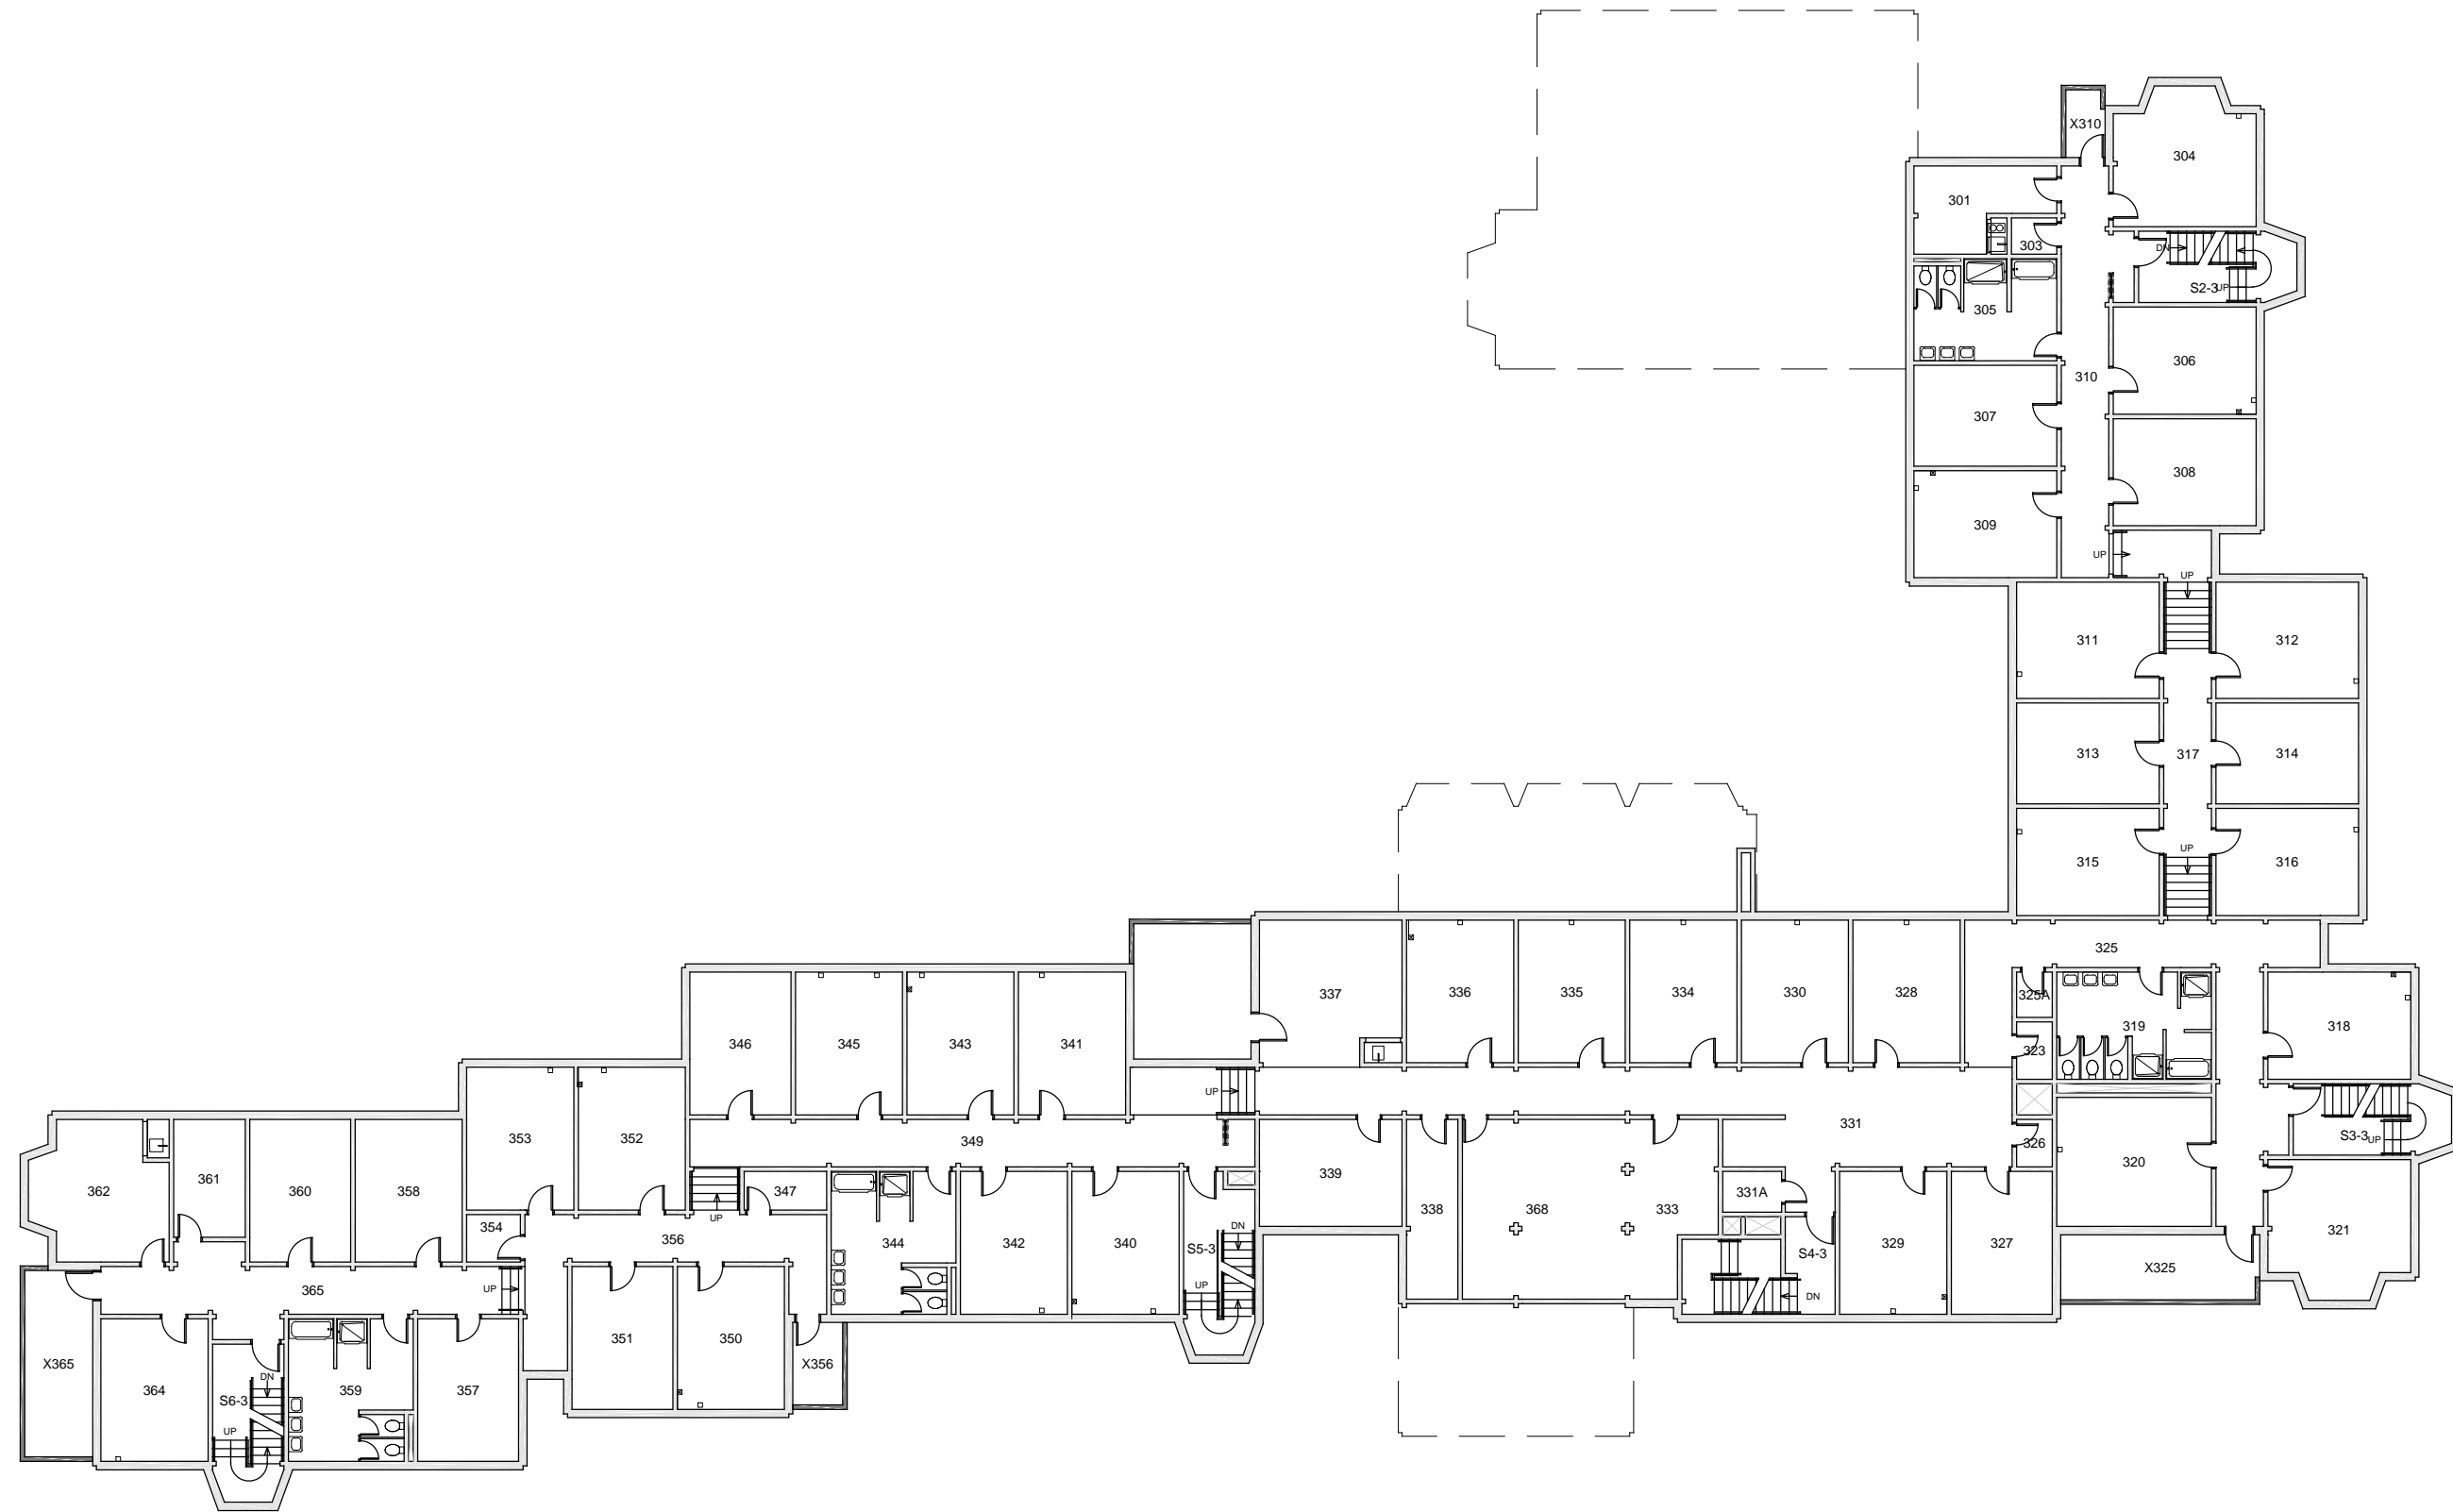

BASE FLOOR PLAN

Western Washington University (WWU) makes these documents available on an "as is" basis. All warranties and representations of any kind with regard to said documents are disclaimed, including the implied warranties of merchantability and fitness for a particular use. WWU does not warrant the documents against deficiencies of any kind.

RIDGEWAY KAPPA
FLOOR 3

Last Drawing Revision: 03/02/2017

Last Sync With AIM: 02/09/2017

Building	RK
Floor #	03