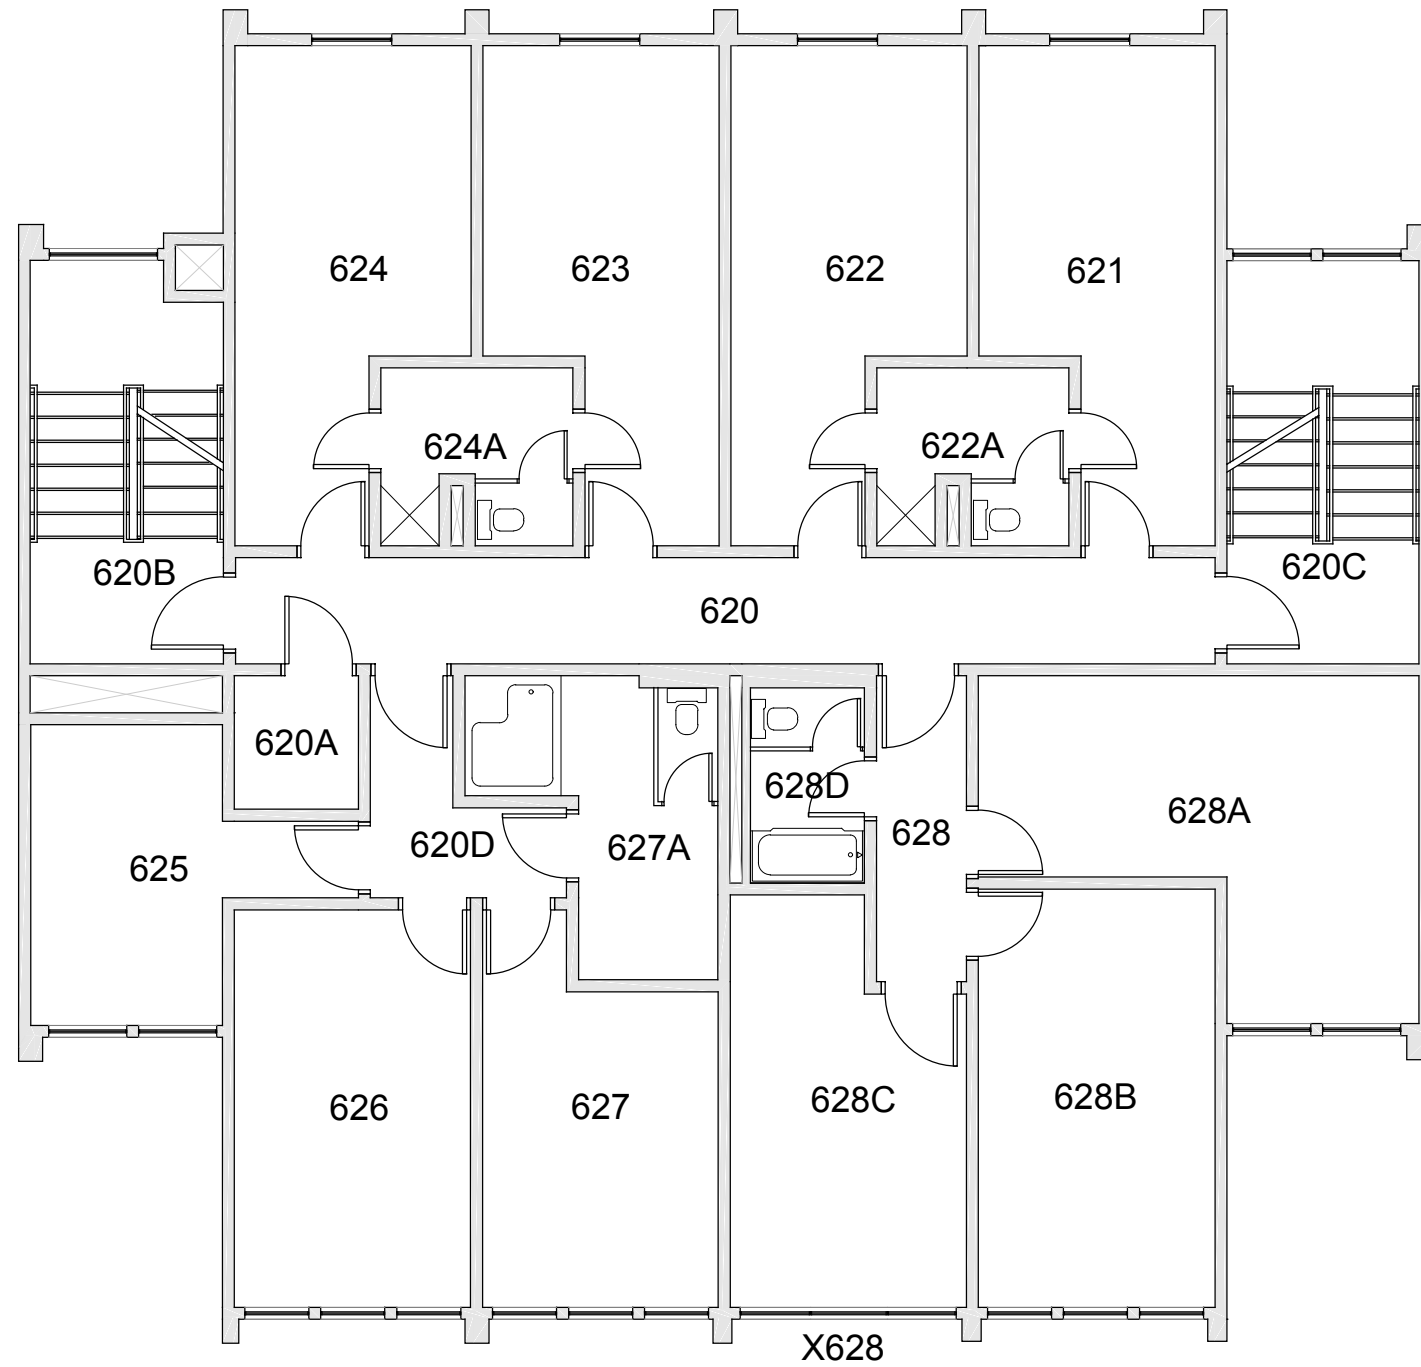

Last Drawing Revision: 02/15/2017

FAIRHAVEN TOWER 6
FLOOR 1

Last Sync With AIM: 02/09/2017

Building
FX06
Floor #
01

BASE FLOOR PLAN

Western Washington University (WWU) makes these documents available on an "as is" basis. All warranties and representations of any kind with regard to said documents are disclaimed, including the implied warranties of merchantability and fitness for a particular use. WWU does not warrant the documents against deficiencies of any kind.

FAIRHAVEN TOWER 6
FLOOR 2

Last Drawing Revision: 02/15/2017

Last Sync With AIM: 02/09/2017

Building
FX06
Floor #
02

BASE FLOOR PLAN

Western Washington University (WWU) makes these documents available on an "as is" basis. All warranties and representations of any kind with regard to said documents are disclaimed, including the implied warranties of merchantability and fitness for a particular use. WWU does not warrant the documents against deficiencies of any kind.

Last Drawing Revision: 02/15/2017

FAIRHAVEN TOWER 6
FLOOR 3

Last Sync With AIM: 02/09/2017

Building
FX06
Floor #
03

BASE FLOOR PLAN

Western Washington University (WWU) makes these documents available on an "as is" basis. All warranties and representations of any kind with regard to said documents are disclaimed, including the implied warranties of merchantability and fitness for a particular use. WWU does not warrant the documents against deficiencies of any kind.

FAIRHAVEN TOWER 6	
FLOOR 4	
Last Drawing Revision: 02/15/2017	Last Sync With AIM: 02/09/2017

Building FX06
Floor # 04