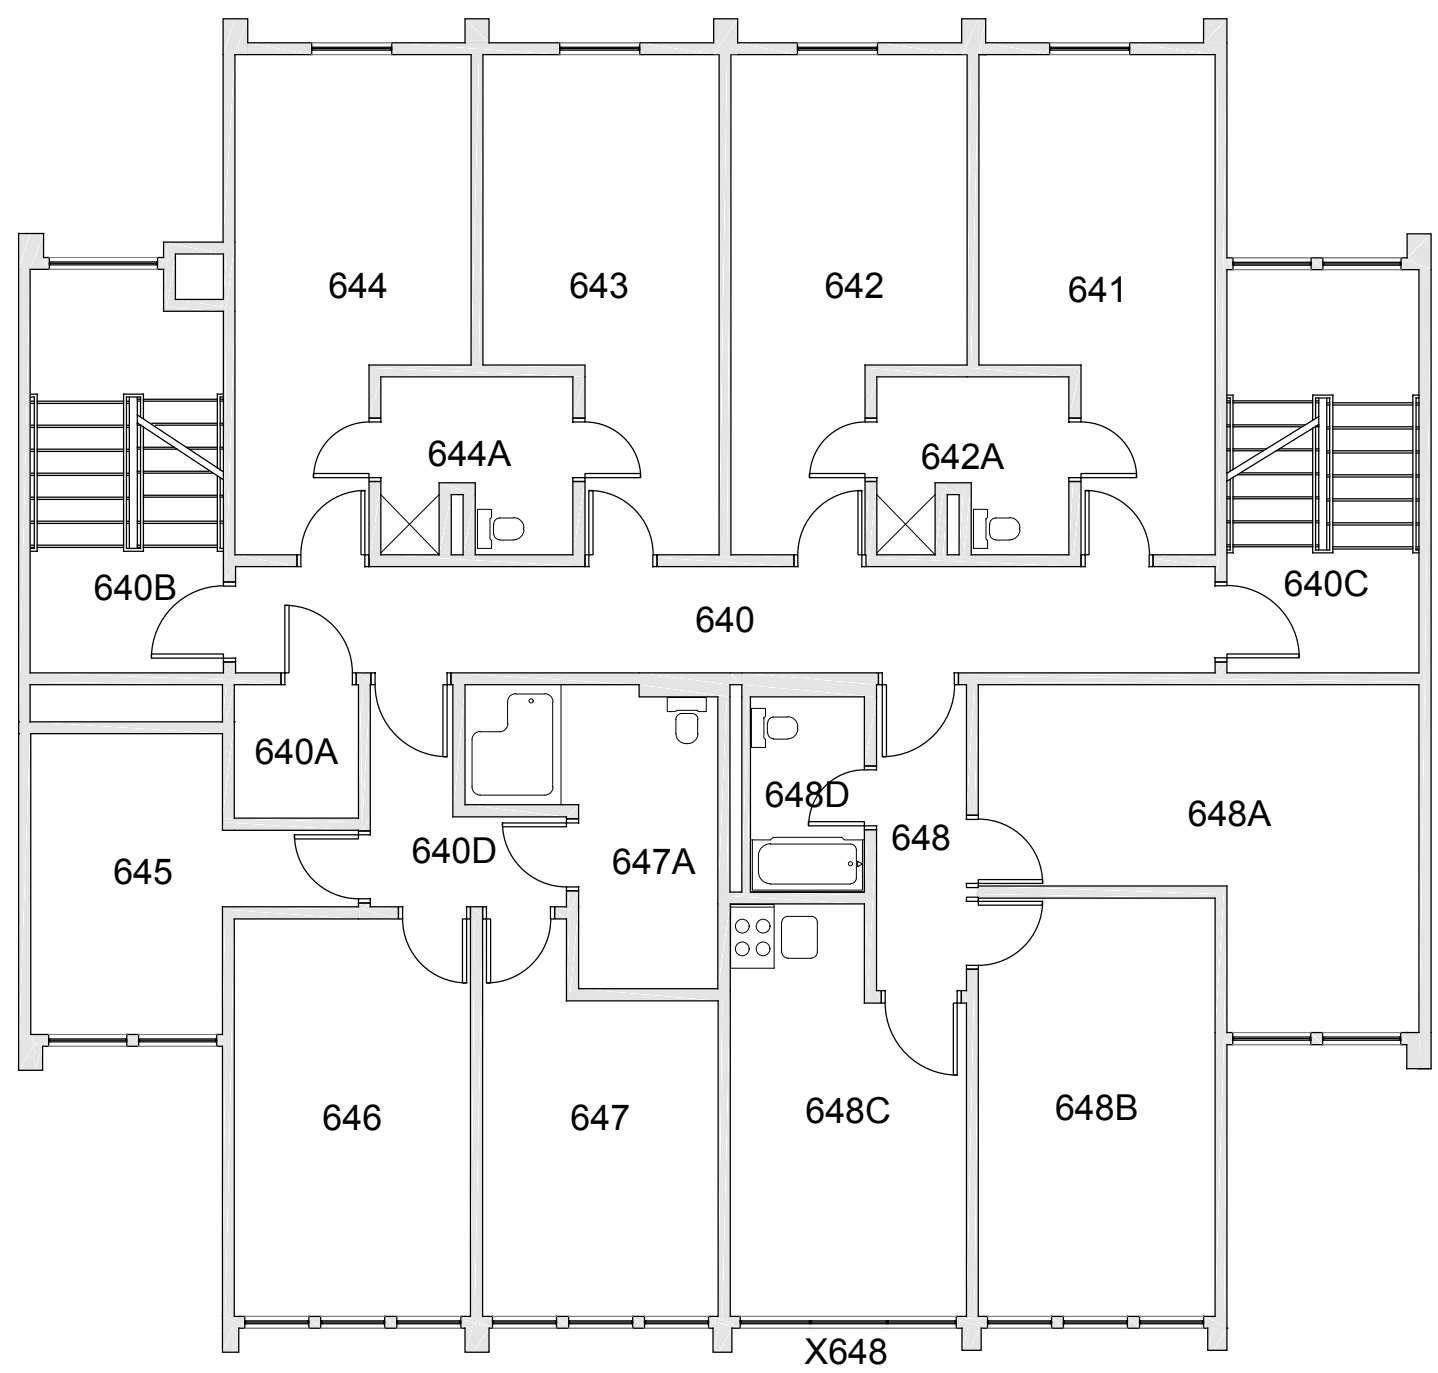

Last Drawing Revision: 02/15/2017

FAIRHAVEN TOWER 6
FLOOR 1

Last Sync With AIM: 02/09/2017

Building
FX06
Floor #
01

BASE FLOOR PLAN

Western Washington University (WWU) makes these documents available on an "as is" basis. All warranties and representations of any kind with regard to said documents are disclaimed, including the implied warranties of merchantability and fitness for a particular use. WWU does not warrant the documents against deficiencies of any kind.

FAIRHAVEN TOWER 6
FLOOR 2

Last Drawing Revision: 02/15/2017

Last Sync With AIM: 02/09/2017

Building
FX06
Floor #
02

BASE FLOOR PLAN

Western Washington University (WWU) makes these documents available on an "as is" basis. All warranties and representations of any kind with regard to said documents are disclaimed, including the implied warranties of merchantability and fitness for a particular use. WWU does not warrant the documents against deficiencies of any kind.

Last Drawing Revision: 02/15/2017

FAIRHAVEN TOWER 6
FLOOR 3

Last Sync With AIM: 02/09/2017

Building
FX06
Floor #
03

BASE FLOOR PLAN

Western Washington University (WWU) makes these documents available on an "as is" basis. All warranties and representations of any kind with regard to said documents are disclaimed, including the implied warranties of merchantability and fitness for a particular use. WWU does not warrant the documents against deficiencies of any kind.

FAIRHAVEN TOWER 6	
FLOOR 4	
Last Drawing Revision: 02/15/2017	Last Sync With AIM: 02/09/2017

Building FX06
Floor # 04