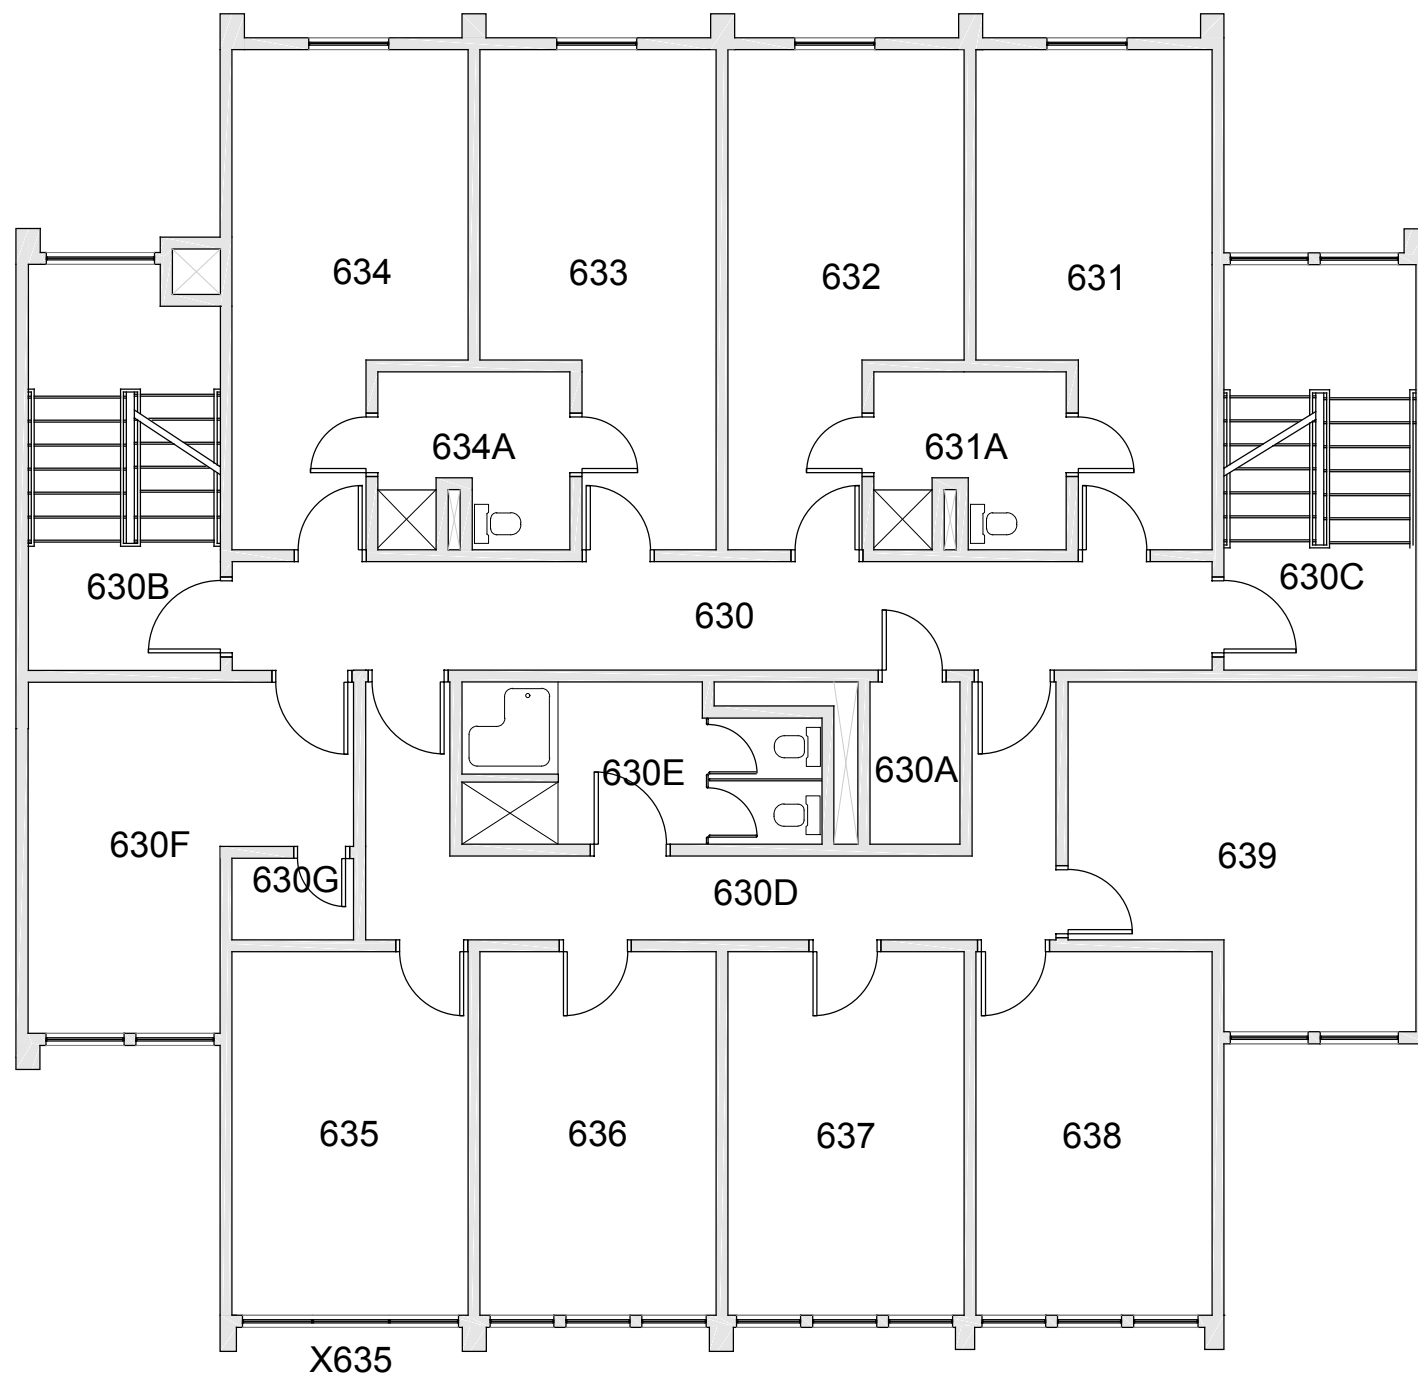

Last Drawing Revision: 02/15/2017

FAIRHAVEN TOWER 6
FLOOR 1

Last Sync With AIM: 02/09/2017

Building
FX06
Floor #
01

BASE FLOOR PLAN

Western Washington University (WWU) makes these documents available on an "as is" basis. All warranties and representations of any kind with regard to said documents are disclaimed, including the implied warranties of merchantability and fitness for a particular use. WWU does not warrant the documents against deficiencies of any kind.

FAIRHAVEN TOWER 6
FLOOR 2

Last Drawing Revision: 02/15/2017

Last Sync With AIM: 02/09/2017

Building
FX06
Floor #
02

BASE FLOOR PLAN

Western Washington University (WWU) makes these documents available on an "as is" basis. All warranties and representations of any kind with regard to said documents are disclaimed, including the implied warranties of merchantability and fitness for a particular use. WWU does not warrant the documents against deficiencies of any kind.

Last Drawing Revision: 02/15/2017

FAIRHAVEN TOWER 6
FLOOR 3

Last Sync With AIM: 02/09/2017

Building
FX06
Floor #
03

BASE FLOOR PLAN

Western Washington University (WWU) makes these documents available on an "as is" basis. All warranties and representations of any kind with regard to said documents are disclaimed, including the implied warranties of merchantability and fitness for a particular use. WWU does not warrant the documents against deficiencies of any kind.

FAIRHAVEN TOWER 6	
FLOOR 4	
Last Drawing Revision: 02/15/2017	Last Sync With AIM: 02/09/2017

Building FX06
Floor # 04