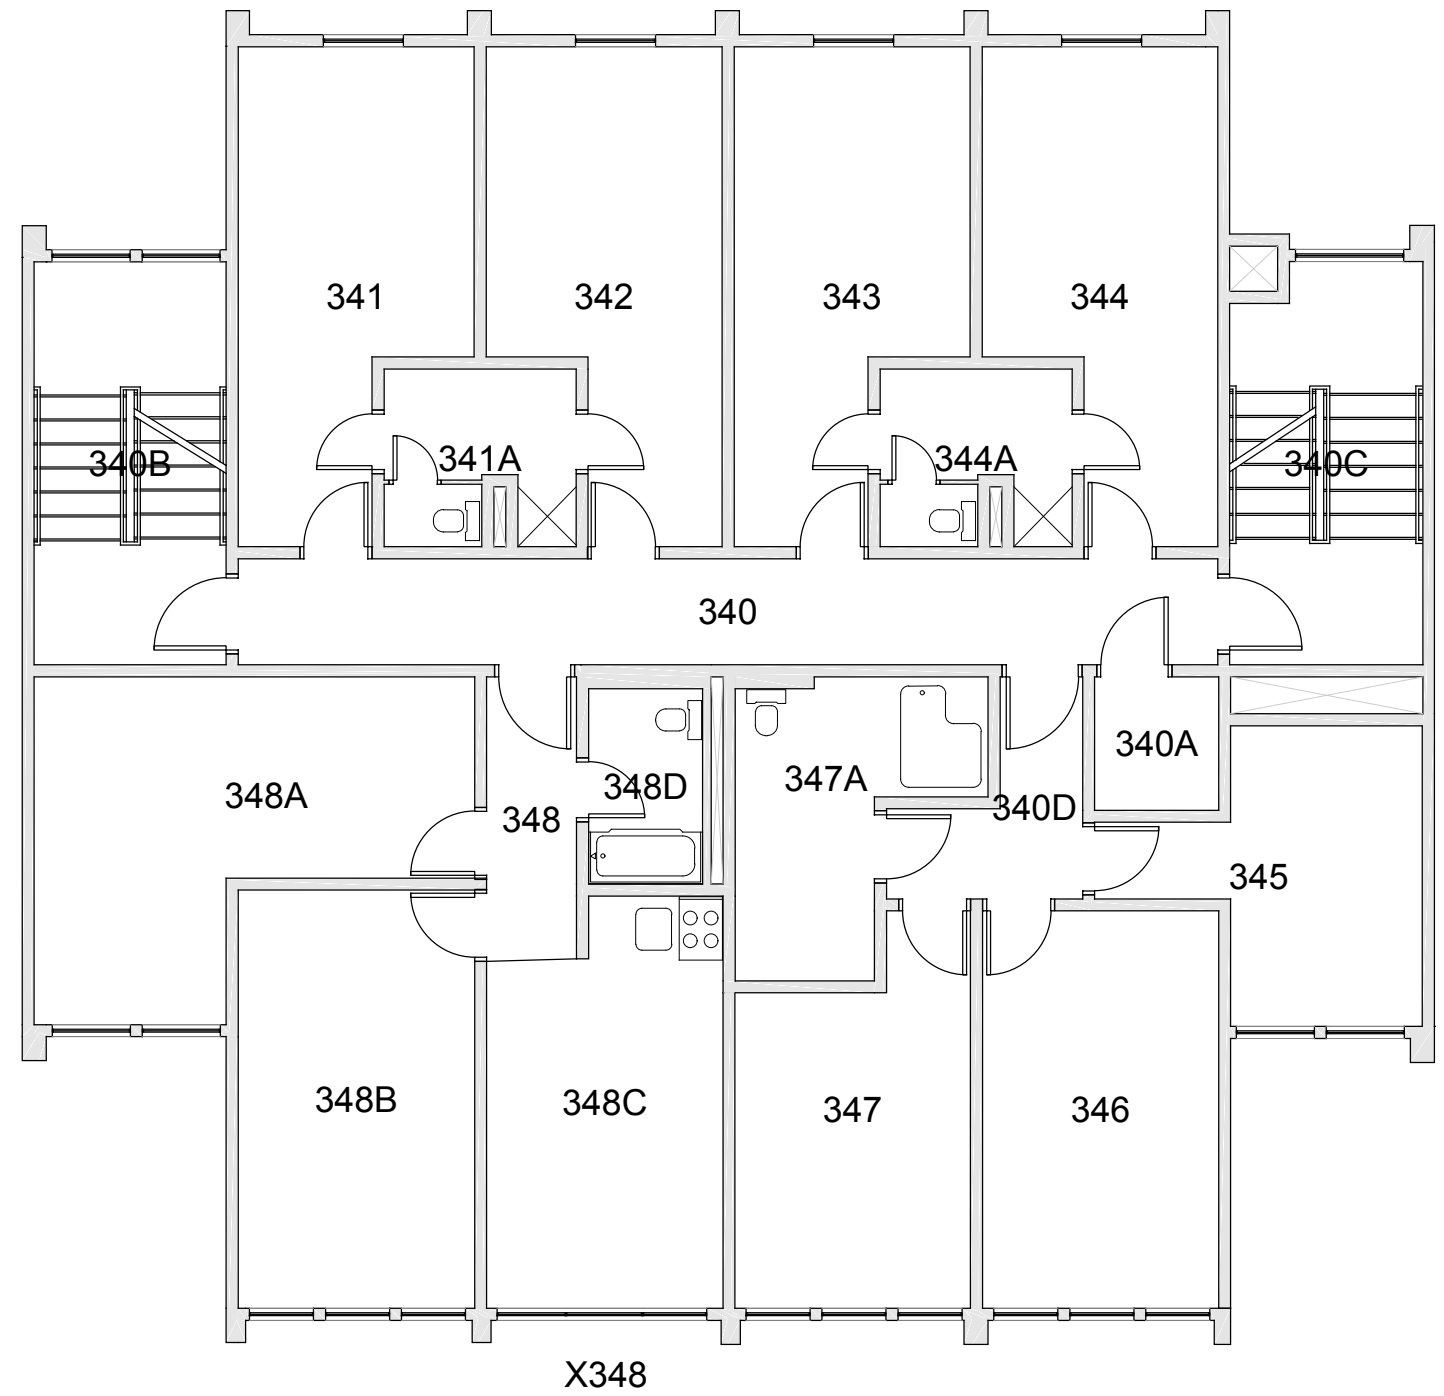

FAIRHAVEN TOWER 3	
FLOOR 1	
Last Drawing Revision: 02/15/2017	Last Sync With AIM: 02/09/2017

Building FX03
Floor # 01

BASE FLOOR PLAN

Western Washington University (WWU) makes these documents available on an "as is" basis. All warranties and representations of any kind with regard to said documents are disclaimed, including the implied warranties of merchantability and fitness for a particular use. WWU does not warrant the documents against deficiencies of any kind.

FAIRHAVEN TOWER 3
FLOOR 2

Last Drawing Revision: 02/15/2017

Last Sync With AIM: 02/09/2017

Building
FX03
Floor #
02

BASE FLOOR PLAN

Western Washington University (WWU) makes these documents available on an "as is" basis. All warranties and representations of any kind with regard to said documents are disclaimed, including the implied warranties of merchantability and fitness for a particular use. WWU does not warrant the documents against deficiencies of any kind.

TRUE NORTH

FAIRHAVEN TOWER 3
FLOOR 3

Last Drawing Revision: 02/15/2017

Last Sync With AIM: 02/09/2017

Building
FX03
Floor #
03

BASE FLOOR PLAN

Western Washington University (WWU) makes these documents available on an "as is" basis. All warranties and representations of any kind with regard to said documents are disclaimed, including the implied warranties of merchantability and fitness for a particular use. WWU does not warrant the documents against deficiencies of any kind.

FAIRHAVEN TOWER 3
FLOOR 4

Last Drawing Revision: 02/15/2017

Last Sync With AIM: 02/09/2017

Building
FX03
Floor #
04