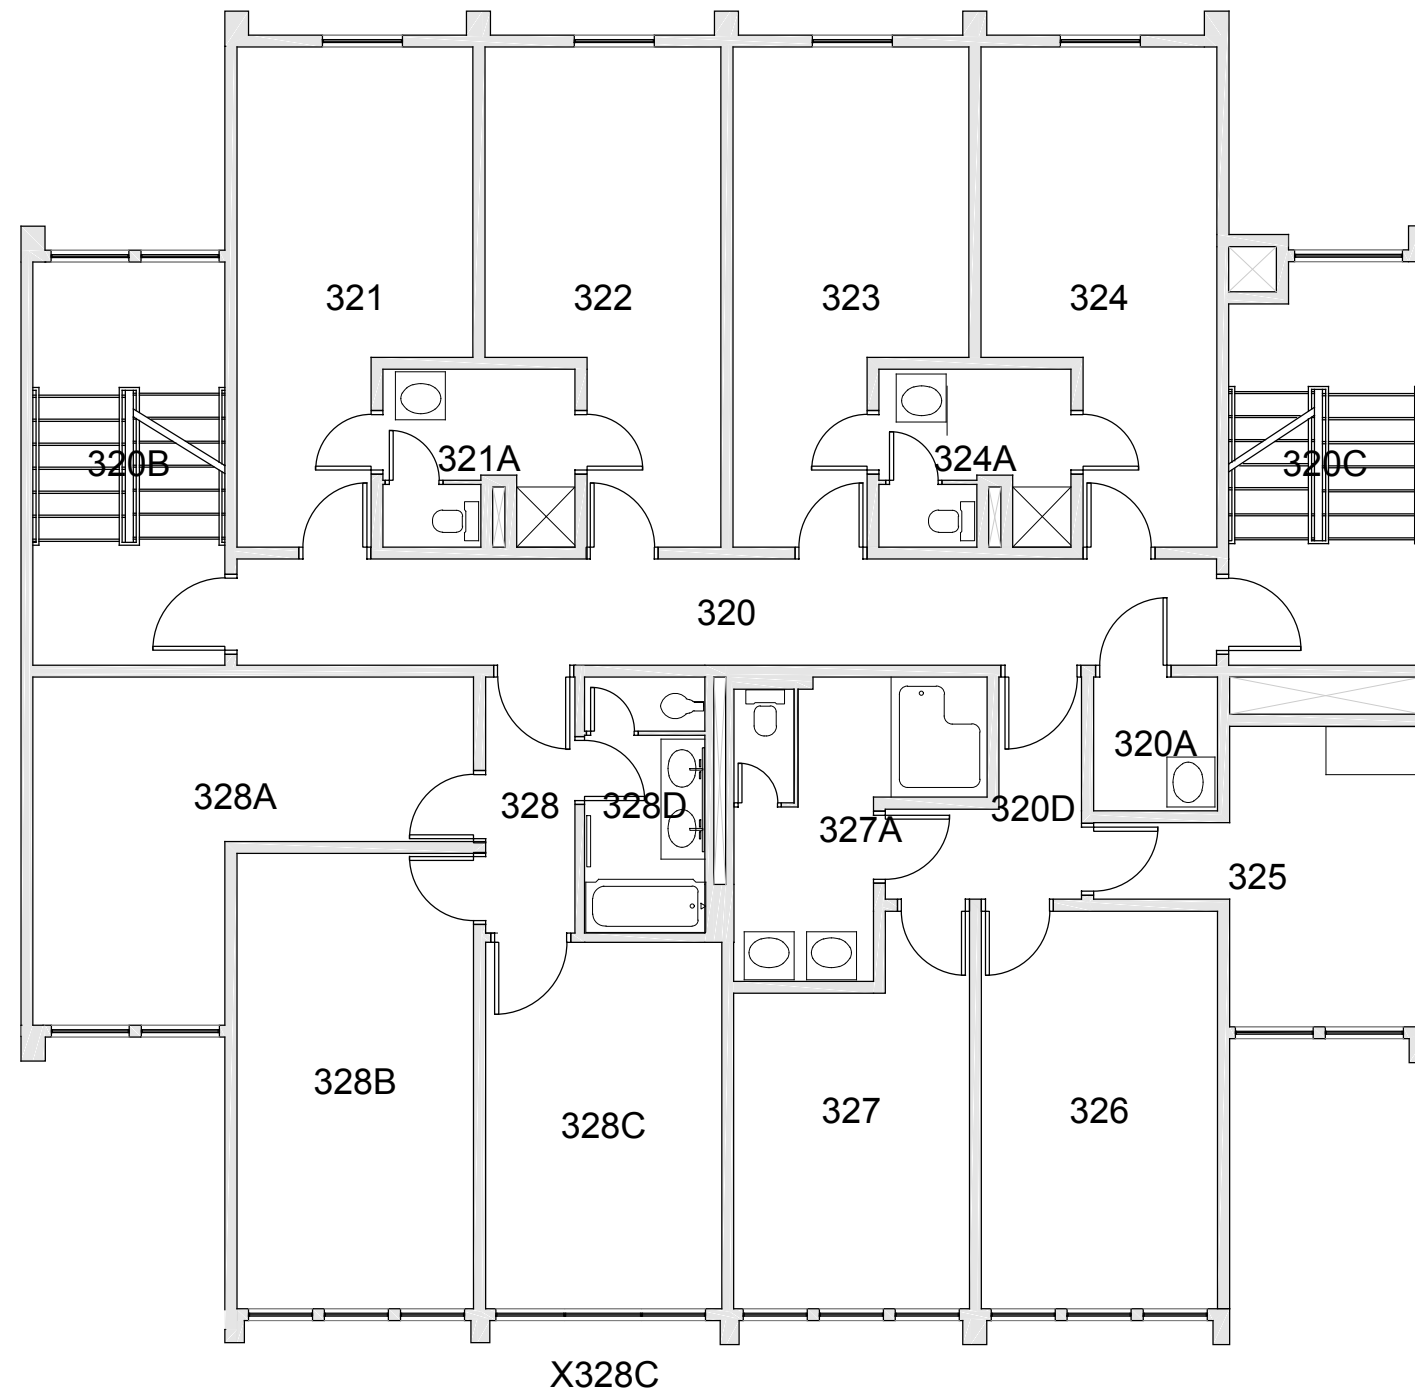

FAIRHAVEN TOWER 3	
FLOOR 1	
Last Drawing Revision: 02/15/2017	Last Sync With AIM: 02/09/2017

Building FX03
Floor # 01

BASE FLOOR PLAN

Western Washington University (WWU) makes these documents available on an "as is" basis. All warranties and representations of any kind with regard to said documents are disclaimed, including the implied warranties of merchantability and fitness for a particular use. WWU does not warrant the documents against deficiencies of any kind.

FAIRHAVEN TOWER 3
FLOOR 2

Last Drawing Revision: 02/15/2017

Last Sync With AIM: 02/09/2017

Building
FX03
Floor #
02

BASE FLOOR PLAN

Western Washington University (WWU) makes these documents available on an "as is" basis. All warranties and representations of any kind with regard to said documents are disclaimed, including the implied warranties of merchantability and fitness for a particular use. WWU does not warrant the documents against deficiencies of any kind.

TRUE NORTH

FAIRHAVEN TOWER 3
FLOOR 3

Last Drawing Revision: 02/15/2017

Last Sync With AIM: 02/09/2017

Building
FX03
Floor #
03

BASE FLOOR PLAN

Western Washington University (WWU) makes these documents available on an "as is" basis. All warranties and representations of any kind with regard to said documents are disclaimed, including the implied warranties of merchantability and fitness for a particular use. WWU does not warrant the documents against deficiencies of any kind.

FAIRHAVEN TOWER 3
FLOOR 4

Last Drawing Revision: 02/15/2017

Last Sync With AIM: 02/09/2017

Building
FX03
Floor #
04