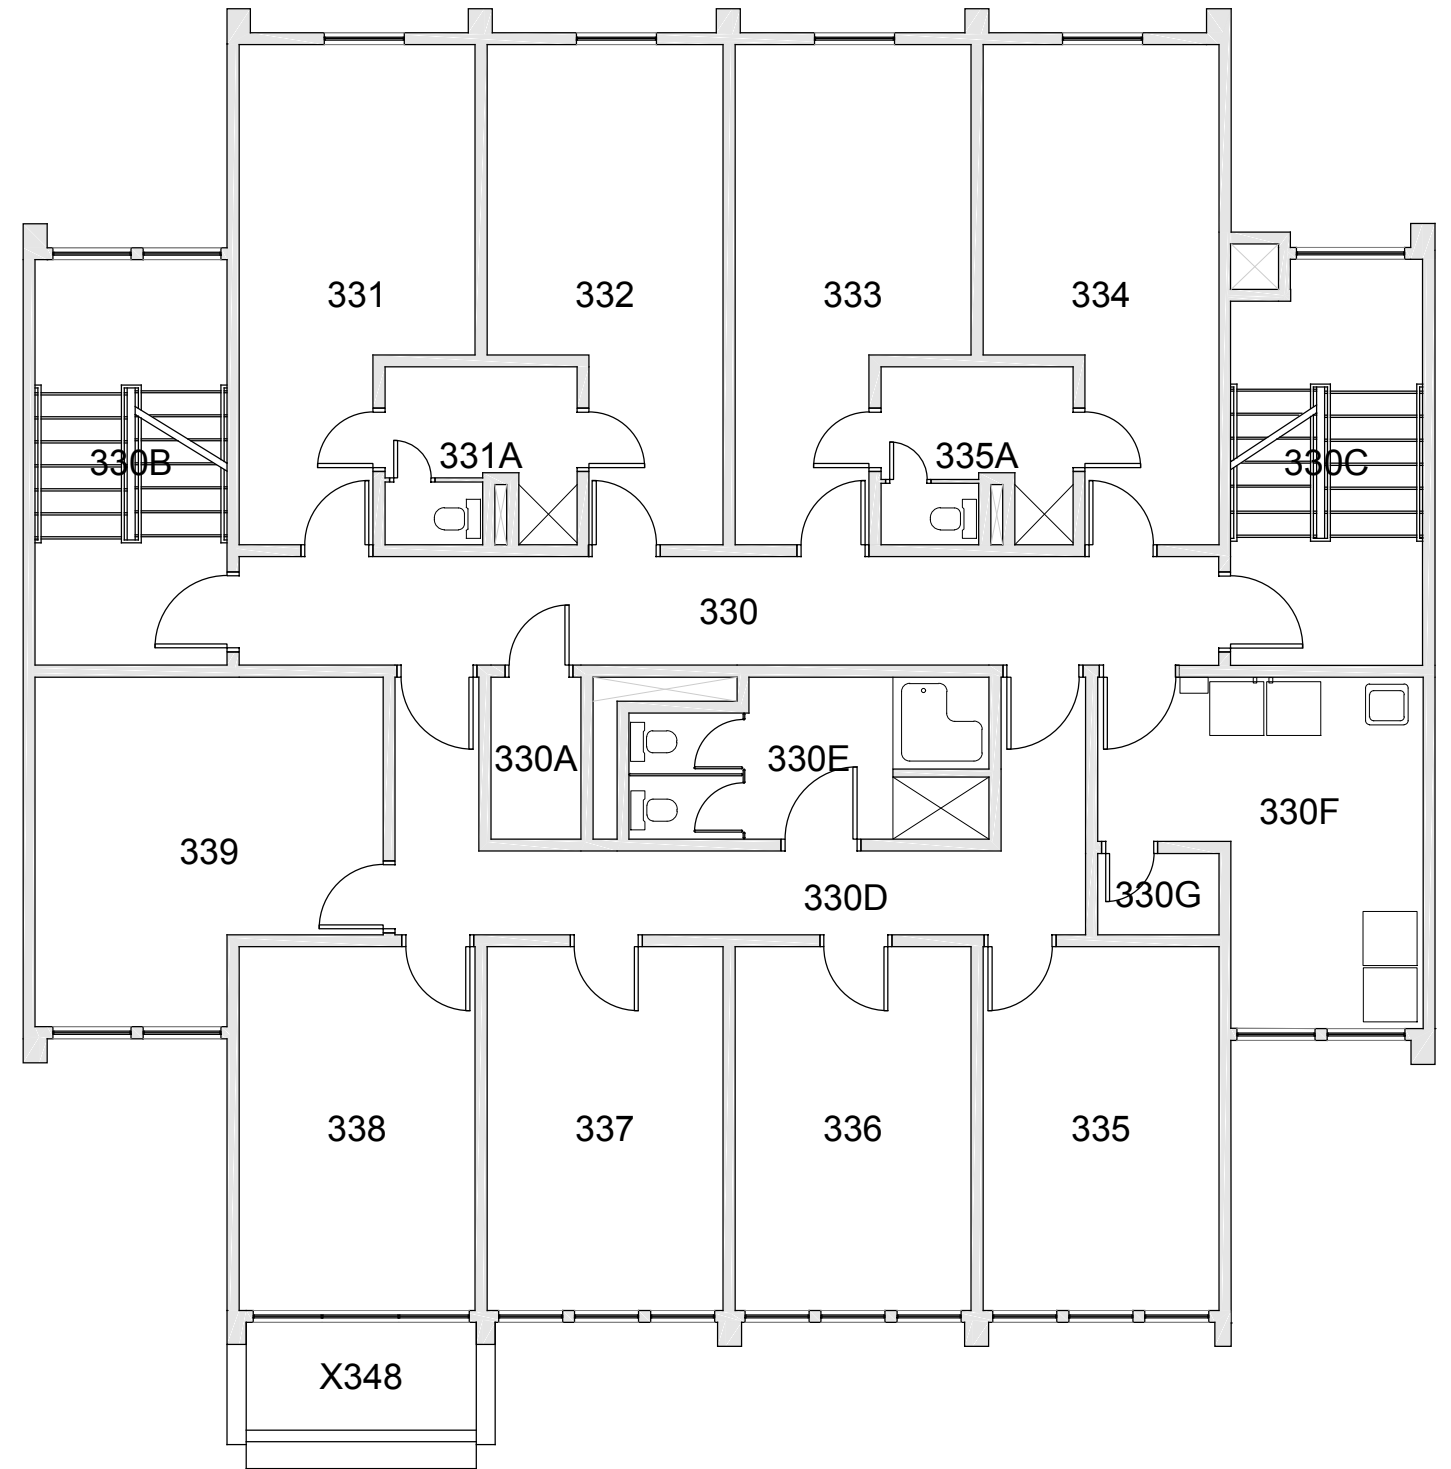

FAIRHAVEN TOWER 3	
FLOOR 1	
Last Drawing Revision: 02/15/2017	Last Sync With AIM: 02/09/2017

Building FX03
Floor # 01

BASE FLOOR PLAN

Western Washington University (WWU) makes these documents available on an "as is" basis. All warranties and representations of any kind with regard to said documents are disclaimed, including the implied warranties of merchantability and fitness for a particular use. WWU does not warrant the documents against deficiencies of any kind.

FAIRHAVEN TOWER 3
FLOOR 2

Last Drawing Revision: 02/15/2017

Last Sync With AIM: 02/09/2017

Building
FX03
Floor #
02

BASE FLOOR PLAN

Western Washington University (WWU) makes these documents available on an "as is" basis. All warranties and representations of any kind with regard to said documents are disclaimed, including the implied warranties of merchantability and fitness for a particular use. WWU does not warrant the documents against deficiencies of any kind.

TRUE NORTH

FAIRHAVEN TOWER 3
FLOOR 3

Last Drawing Revision: 02/15/2017

Last Sync With AIM: 02/09/2017

Building
FX03
Floor #
03

BASE FLOOR PLAN

Western Washington University (WWU) makes these documents available on an "as is" basis. All warranties and representations of any kind with regard to said documents are disclaimed, including the implied warranties of merchantability and fitness for a particular use. WWU does not warrant the documents against deficiencies of any kind.

FAIRHAVEN TOWER 3
FLOOR 4

Last Drawing Revision: 02/15/2017

Last Sync With AIM: 02/09/2017

Building
FX03
Floor #
04