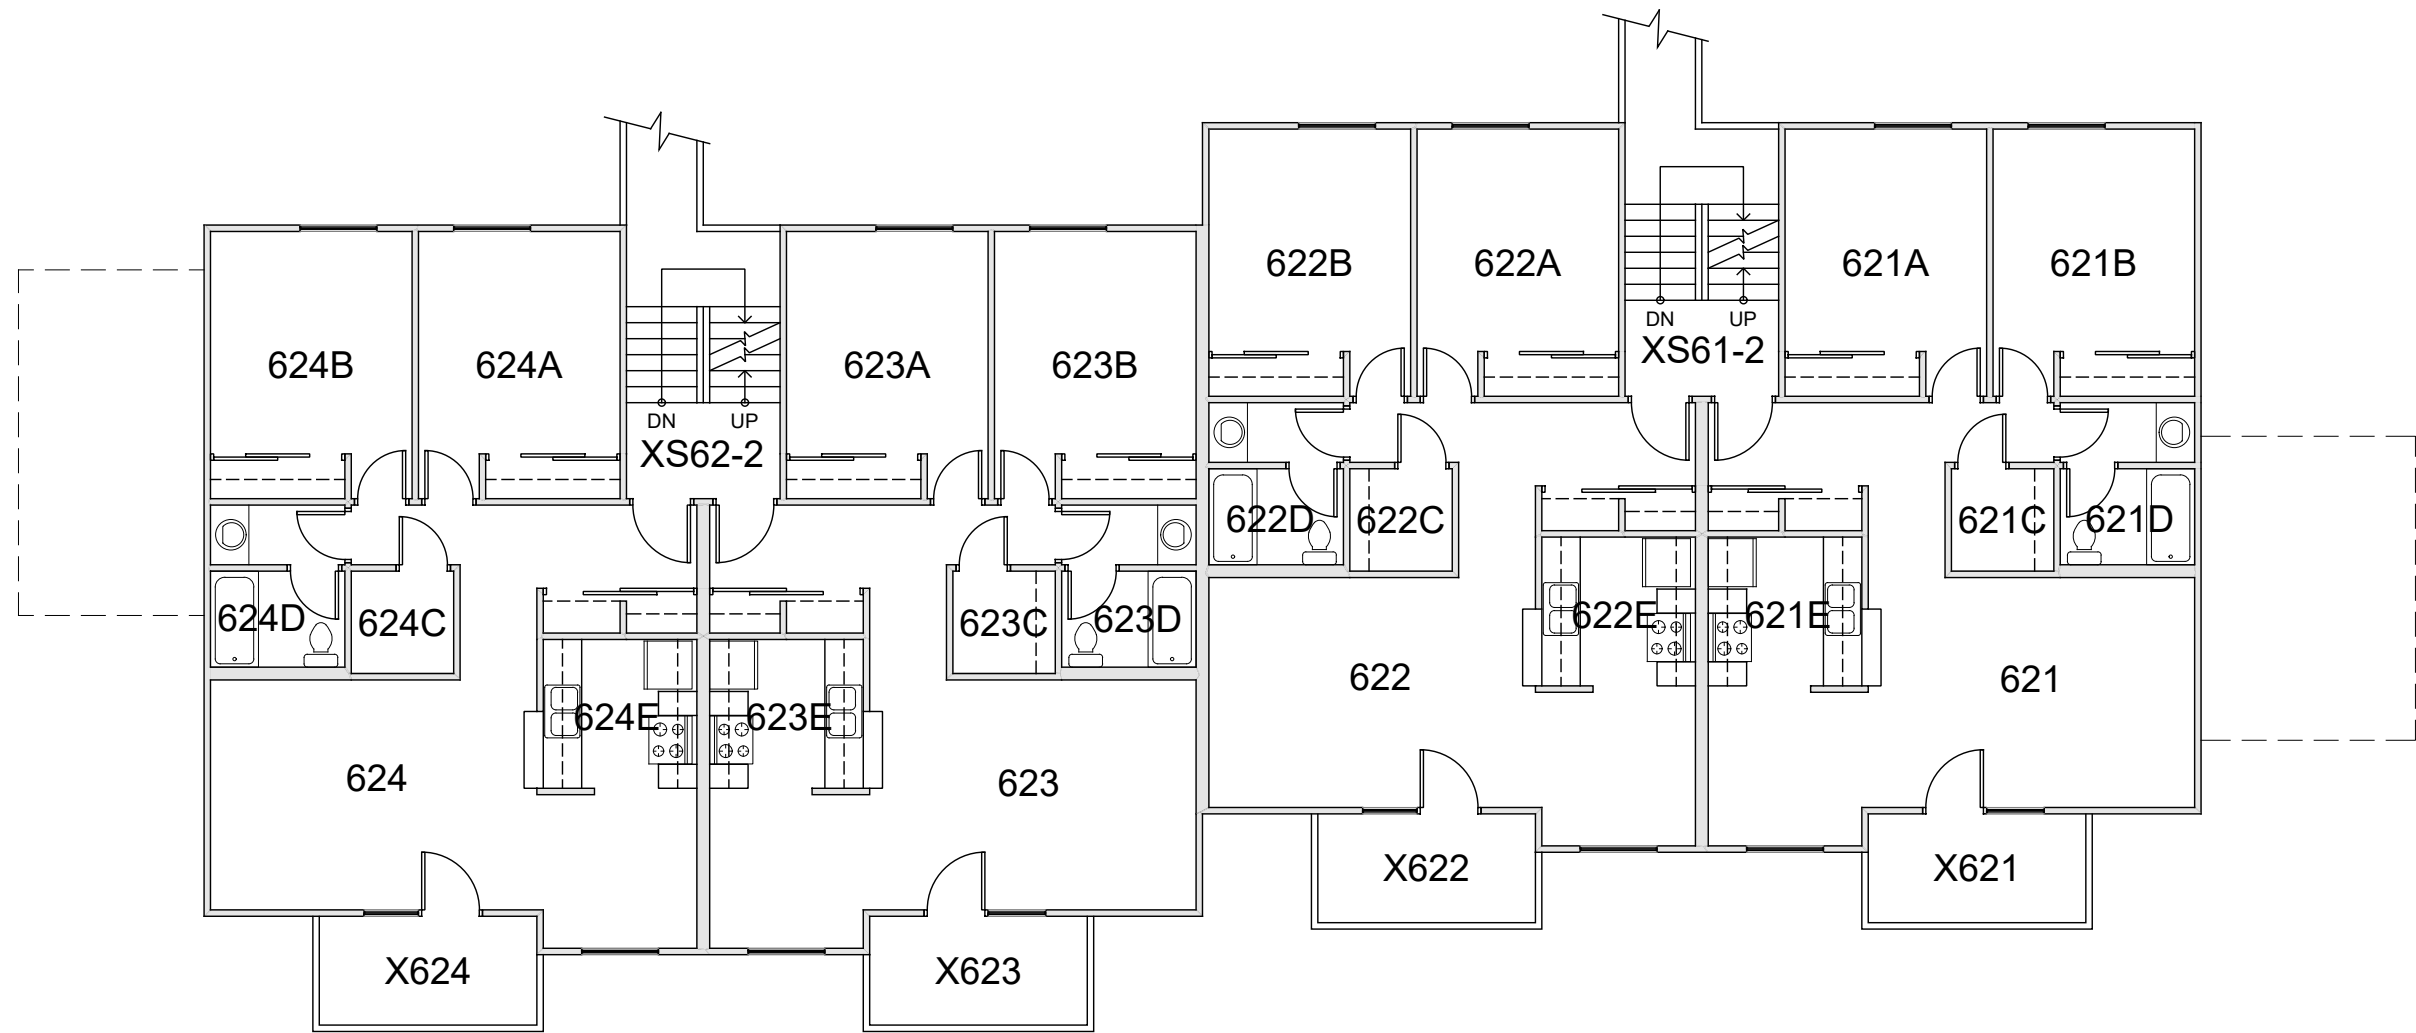

BIRNAM WOOD BLDG 6
FLOOR 1

Last Drawing Revision: 01/14/2021

Last Sync With AIM: 01/14/2021

Building	BW06
Floor #	1

BASE FLOOR PLAN

Western Washington University (WWU) makes these documents available on an "as is" basis. All warranties and representations of any kind with regard to said documents are disclaimed, including the implied warranties of merchantability and fitness for a particular use. WWU does not warrant the documents against deficiencies of any kind.

BIRNAM WOOD BLDG 6
FLOOR 3

Last Drawing Revision: 01/14/2021 Last Sync With AIM: 01/14/2021

Building
BW06
Floor #
3