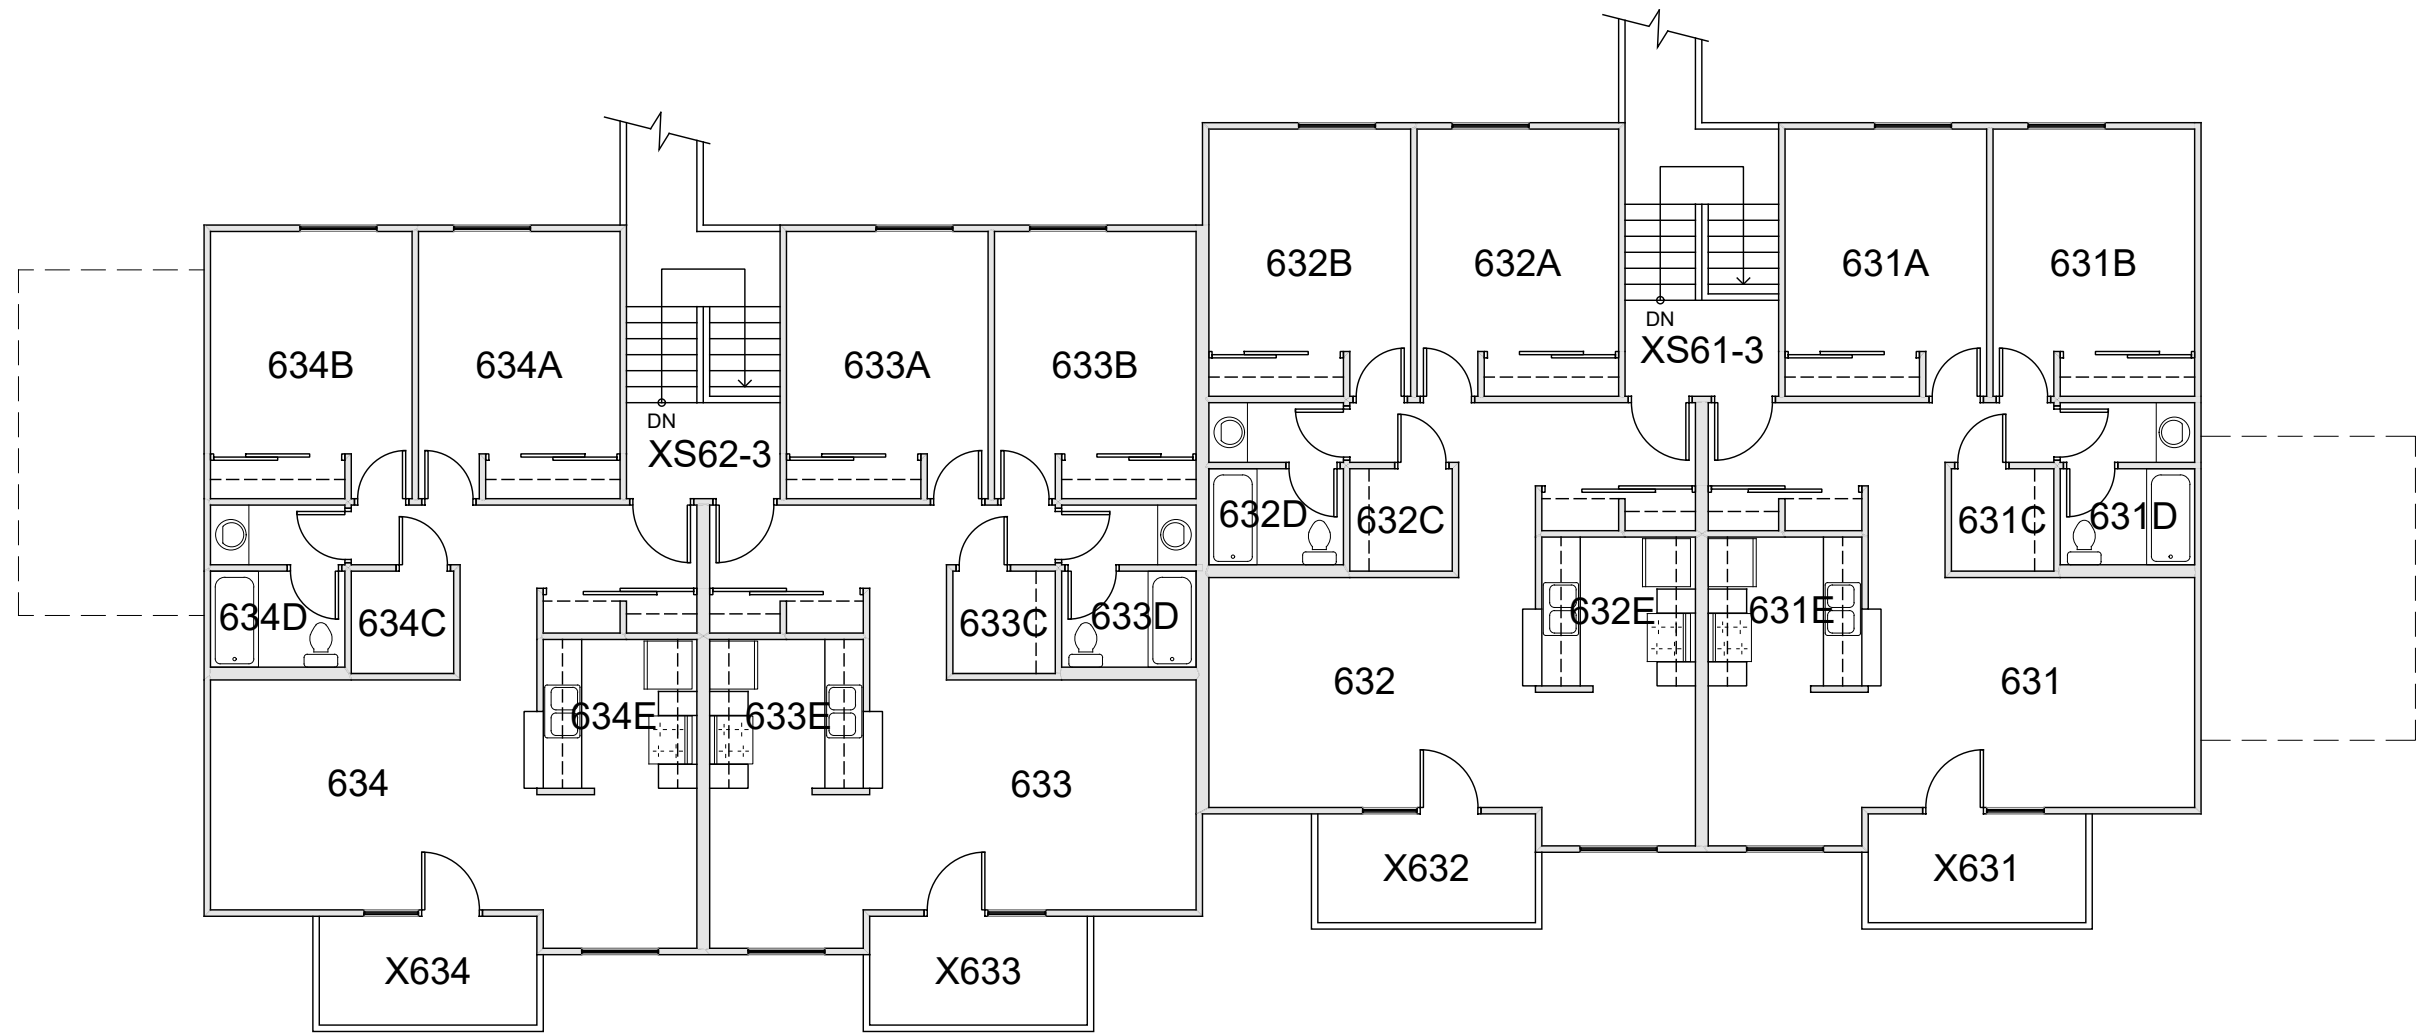

BIRNAM WOOD BLDG 6
FLOOR 1

Last Drawing Revision: 01/14/2021

Last Sync With AIM: 01/14/2021

Building	BW06
Floor #	1

BASE FLOOR PLAN

Western Washington University (WWU) makes these documents available on an "as is" basis. All warranties and representations of any kind with regard to said documents are disclaimed, including the implied warranties of merchantability and fitness for a particular use. WWU does not warrant the documents against deficiencies of any kind.

BIRNAM WOOD BLDG 6
FLOOR 2

Last Drawing Revision: 01/14/2021 Last Sync With AIM: 12/10/2020

Building	BW06
Floor #	2

BASE FLOOR PLAN

Western Washington University (WWU) makes these documents available on an "as is" basis. All warranties and representations of any kind with regard to said documents are disclaimed, including the implied warranties of merchantability and fitness for a particular use. WWU does not warrant the documents against deficiencies of any kind.