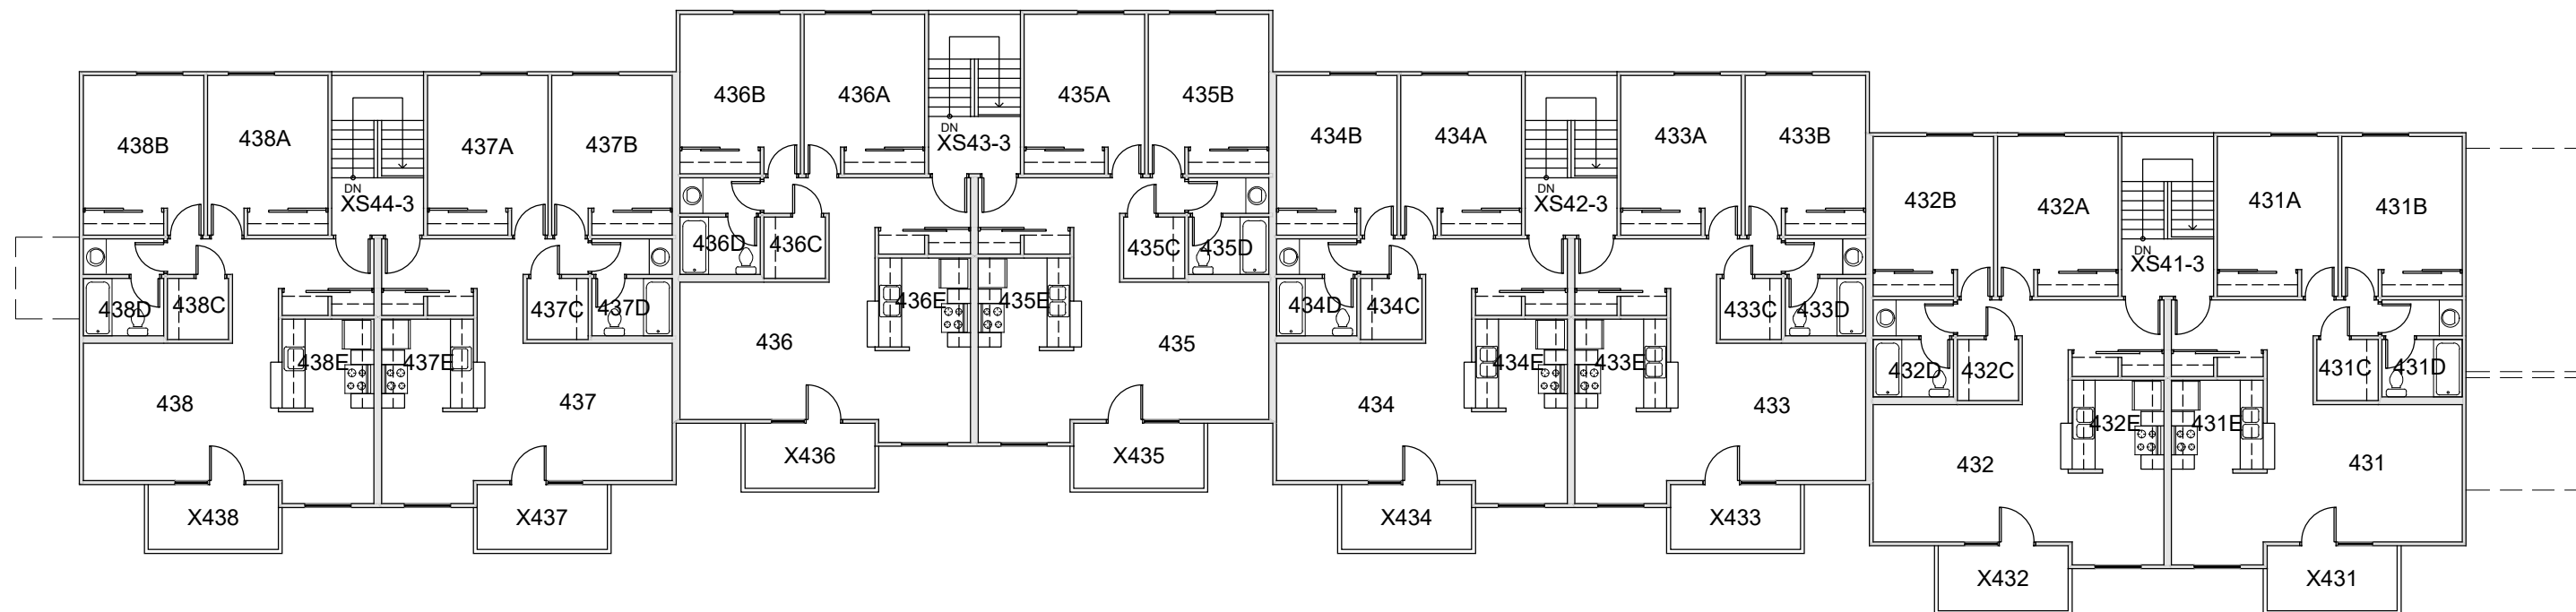

TRUE NORTH

BIRNAM WOOD BLDG 4
FLOOR 1

Last Drawing Revision: 04/22/2020

Last Sync With AIM: 02/03/2020

Building	BW04
Floor #	1

BASE FLOOR PLAN

Western Washington University (WWU) makes these documents available on an "as is" basis. All warranties and representations of any kind with regard to said documents are disclaimed, including the implied warranties of merchantability and fitness for a particular use. WWU does not warrant the documents against deficiencies of any kind.

TRUE NORTH

BIRNAM WOOD BLDG 4
FLOOR 2

Last Drawing Revision: 04/22/2020

Last Sync With AIM: 02/03/2020

Building	BW04
Floor #	2

BASE FLOOR PLAN

Western Washington University (WWU) makes these documents available on an "as is" basis. All warranties and representations of any kind with regard to said documents are disclaimed, including the implied warranties of merchantability and fitness for a particular use. WWU does not warrant the documents against deficiencies of any kind.

BIRNAM WOOD BLDG 4	
FLOOR 3	
Last Drawing Revision: 04/22/2020	Last Sync With AIM: 02/03/2020

Building BW04
Floor # 3