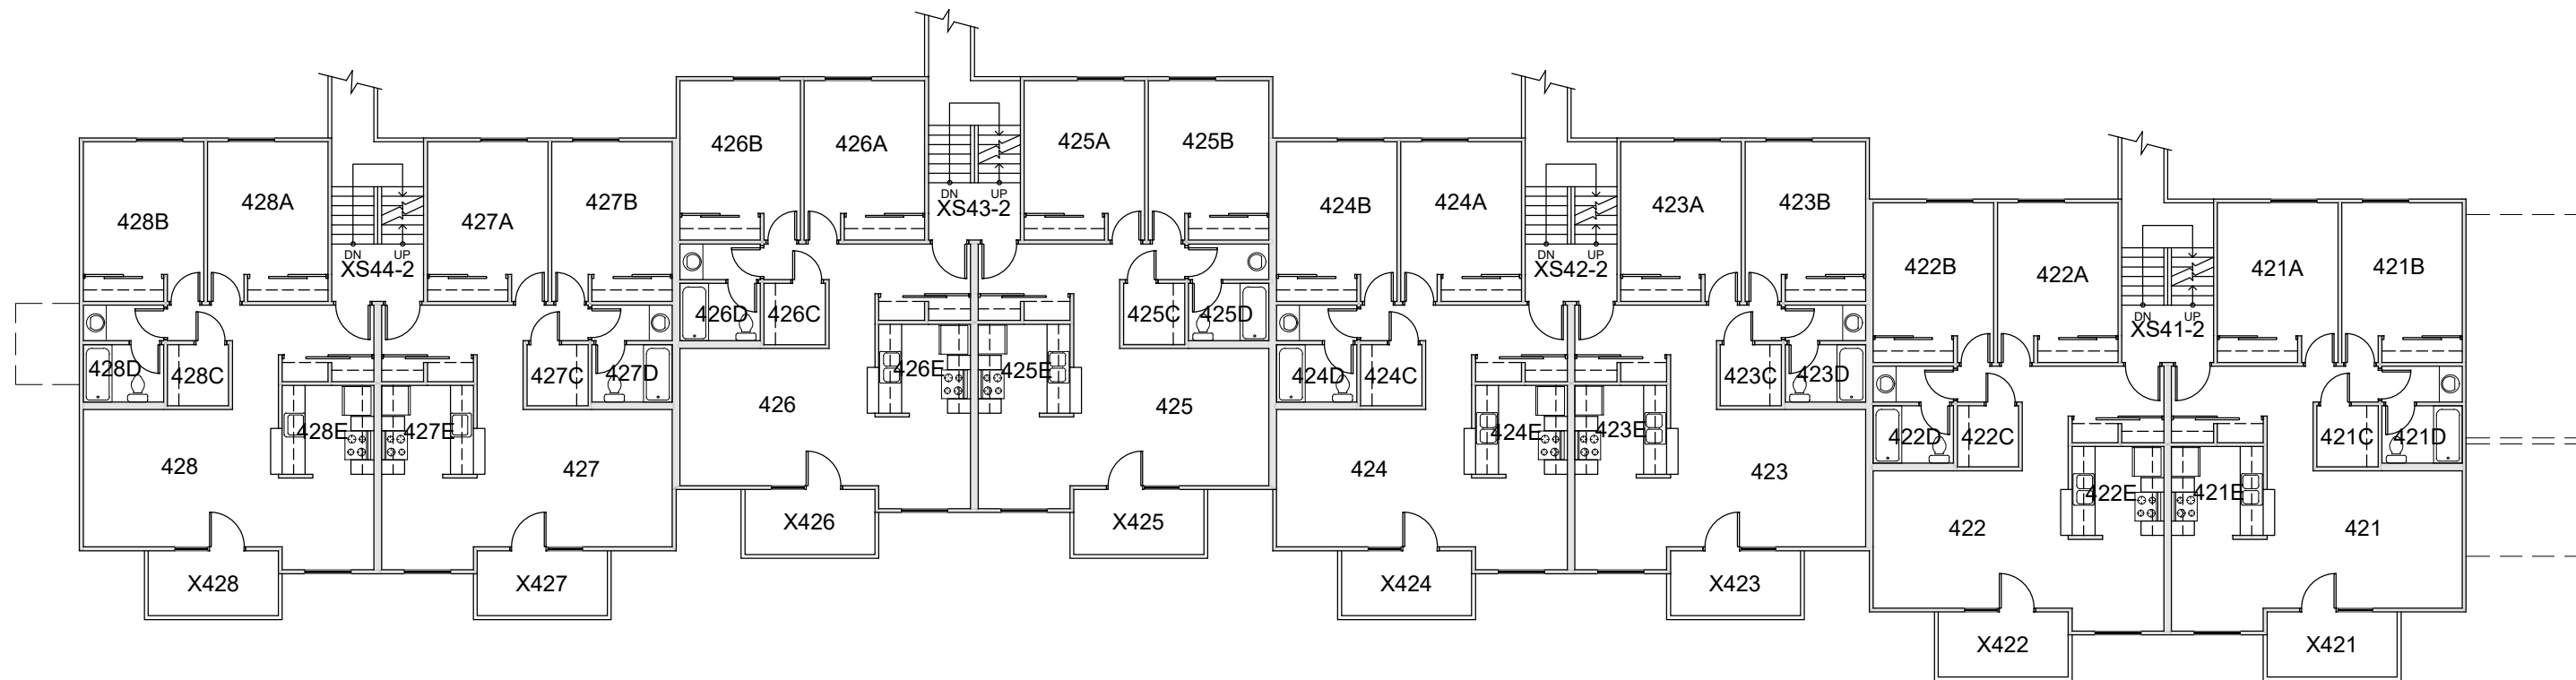

TRUE NORTH

BIRNAM WOOD BLDG 4
FLOOR 1

Last Drawing Revision: 04/22/2020

Last Sync With AIM: 02/03/2020

Building	BW04
Floor #	1

BASE FLOOR PLAN

Western Washington University (WWU) makes these documents available on an "as is" basis. All warranties and representations of any kind with regard to said documents are disclaimed, including the implied warranties of merchantability and fitness for a particular use. WWU does not warrant the documents against deficiencies of any kind.

TRUE NORTH

BIRNAM WOOD BLDG 4
FLOOR 2

Last Drawing Revision: 04/22/2020

Last Sync With AIM: 02/03/2020

Building	BW04
Floor #	2

BASE FLOOR PLAN

Western Washington University (WWU) makes these documents available on an "as is" basis. All warranties and representations of any kind with regard to said documents are disclaimed, including the implied warranties of merchantability and fitness for a particular use. WWU does not warrant the documents against deficiencies of any kind.