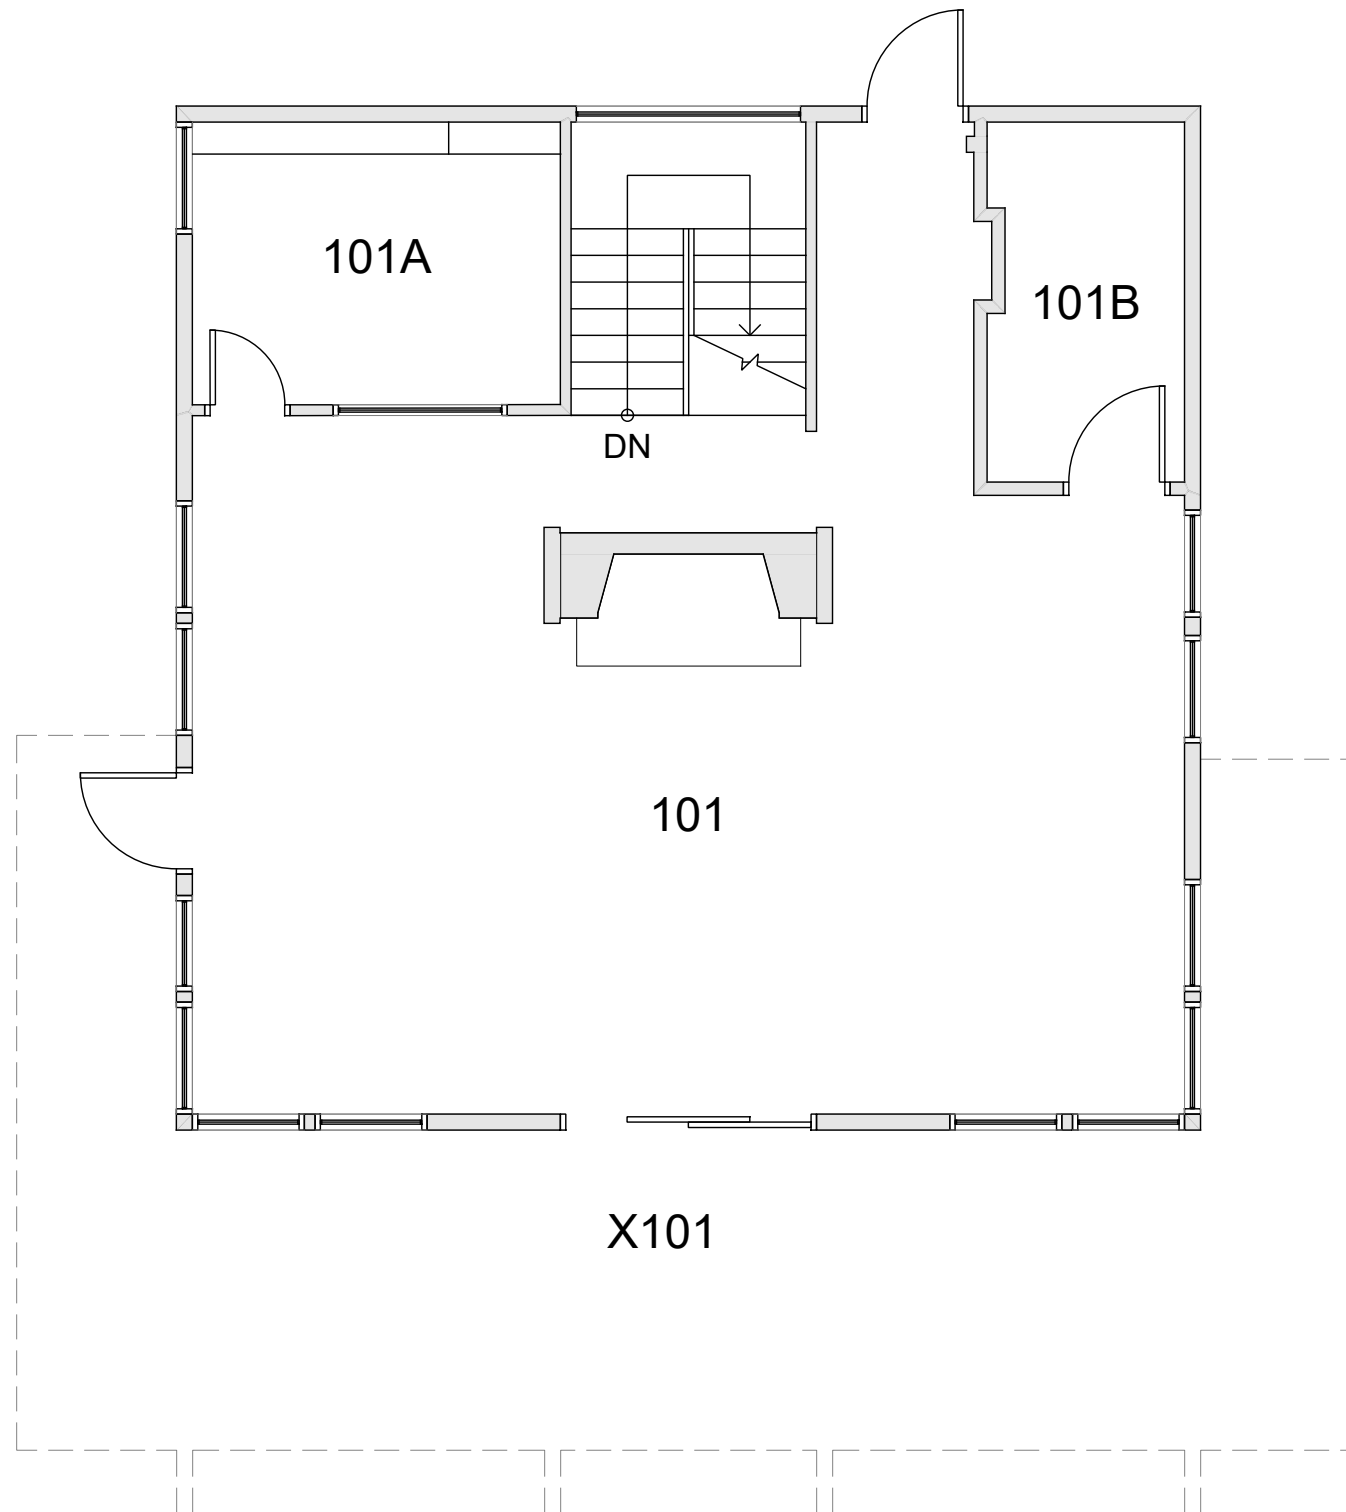

TRUE NORTH

BIRNAM WOOD COMMUNITY BUILDING
FLOOR 1

Last Drawing Revision: 03/08/2022

Last Sync With AIM: 03/09/2022

Building	BC
Floor #	1

BASE FLOOR PLAN

Western Washington University (WWU) makes these documents available on an "as is" basis. All warranties and representations of any kind with regard to said documents are disclaimed, including the implied warranties of merchantability and fitness for a particular use. WWU does not warrant the documents against deficiencies of any kind.

BIRNAM WOOD COMMUNITY BUILDING	
FLOOR 2	
Last Drawing Revision: 03/09/2022	Last Sync With AIM: 03/09/2022

Building BC
Floor # 2