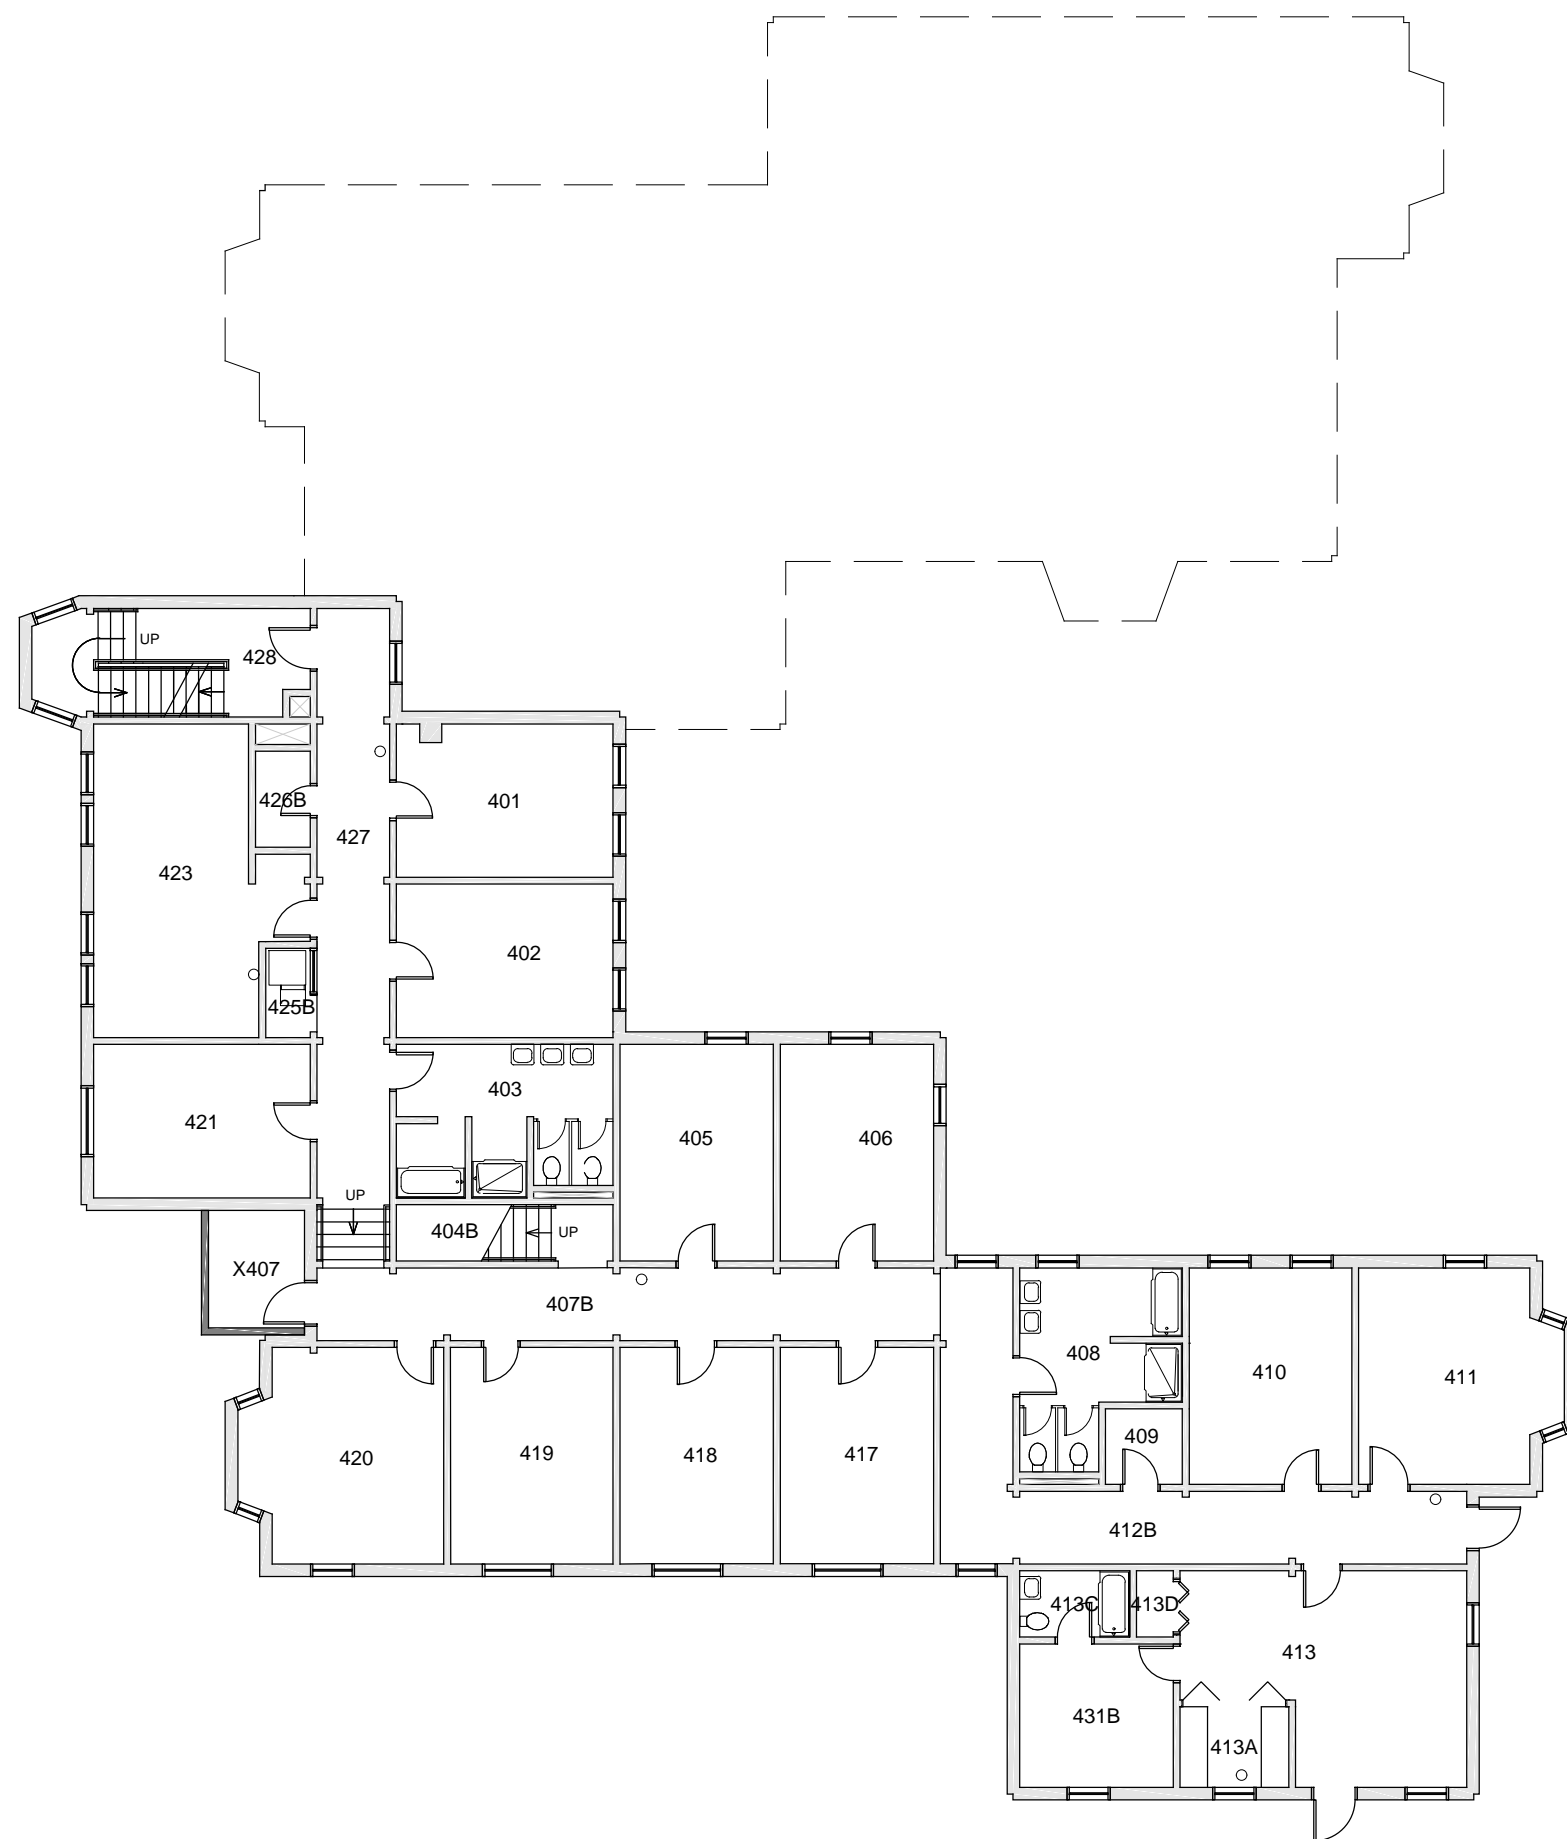

TRUE NORTH

RIDGEWAY SIGMA
FLOOR 1

Last Drawing Revision: 02/28/2017

Last Sync With AIM: 02/09/2017

Building	RS
Floor #	01

BASE FLOOR PLAN

Western Washington University (WWU) makes these documents available on an "as is" basis. All warranties and representations of any kind with regard to said documents are disclaimed, including the implied warranties of merchantability and fitness for a particular use. WWU does not warrant the documents against deficiencies of any kind.

RIDGEWAY SIGMA
FLOOR 2

Last Drawing Revision: 02/28/2017

Last Sync With AIM: 02/09/2017

Building **RS**
Floor # **02**

BASE FLOOR PLAN

Western Washington University (WWU) makes these documents available on an "as is" basis. All warranties and representations of any kind with regard to said documents are disclaimed, including the implied warranties of merchantability and fitness for a particular use. WWU does not warrant the documents against deficiencies of any kind.

RIDGEWAY SIGMA
FLOOR 3

Last Drawing Revision: 02/28/2017

Last Sync With AIM: 02/09/2017

Building **RS**
Floor # **03**

BASE FLOOR PLAN

Western Washington University (WWU) makes these documents available on an "as is" basis. All warranties and representations of any kind with regard to said documents are disclaimed, including the implied warranties of merchantability and fitness for a particular use. WWU does not warrant the documents against deficiencies of any kind.