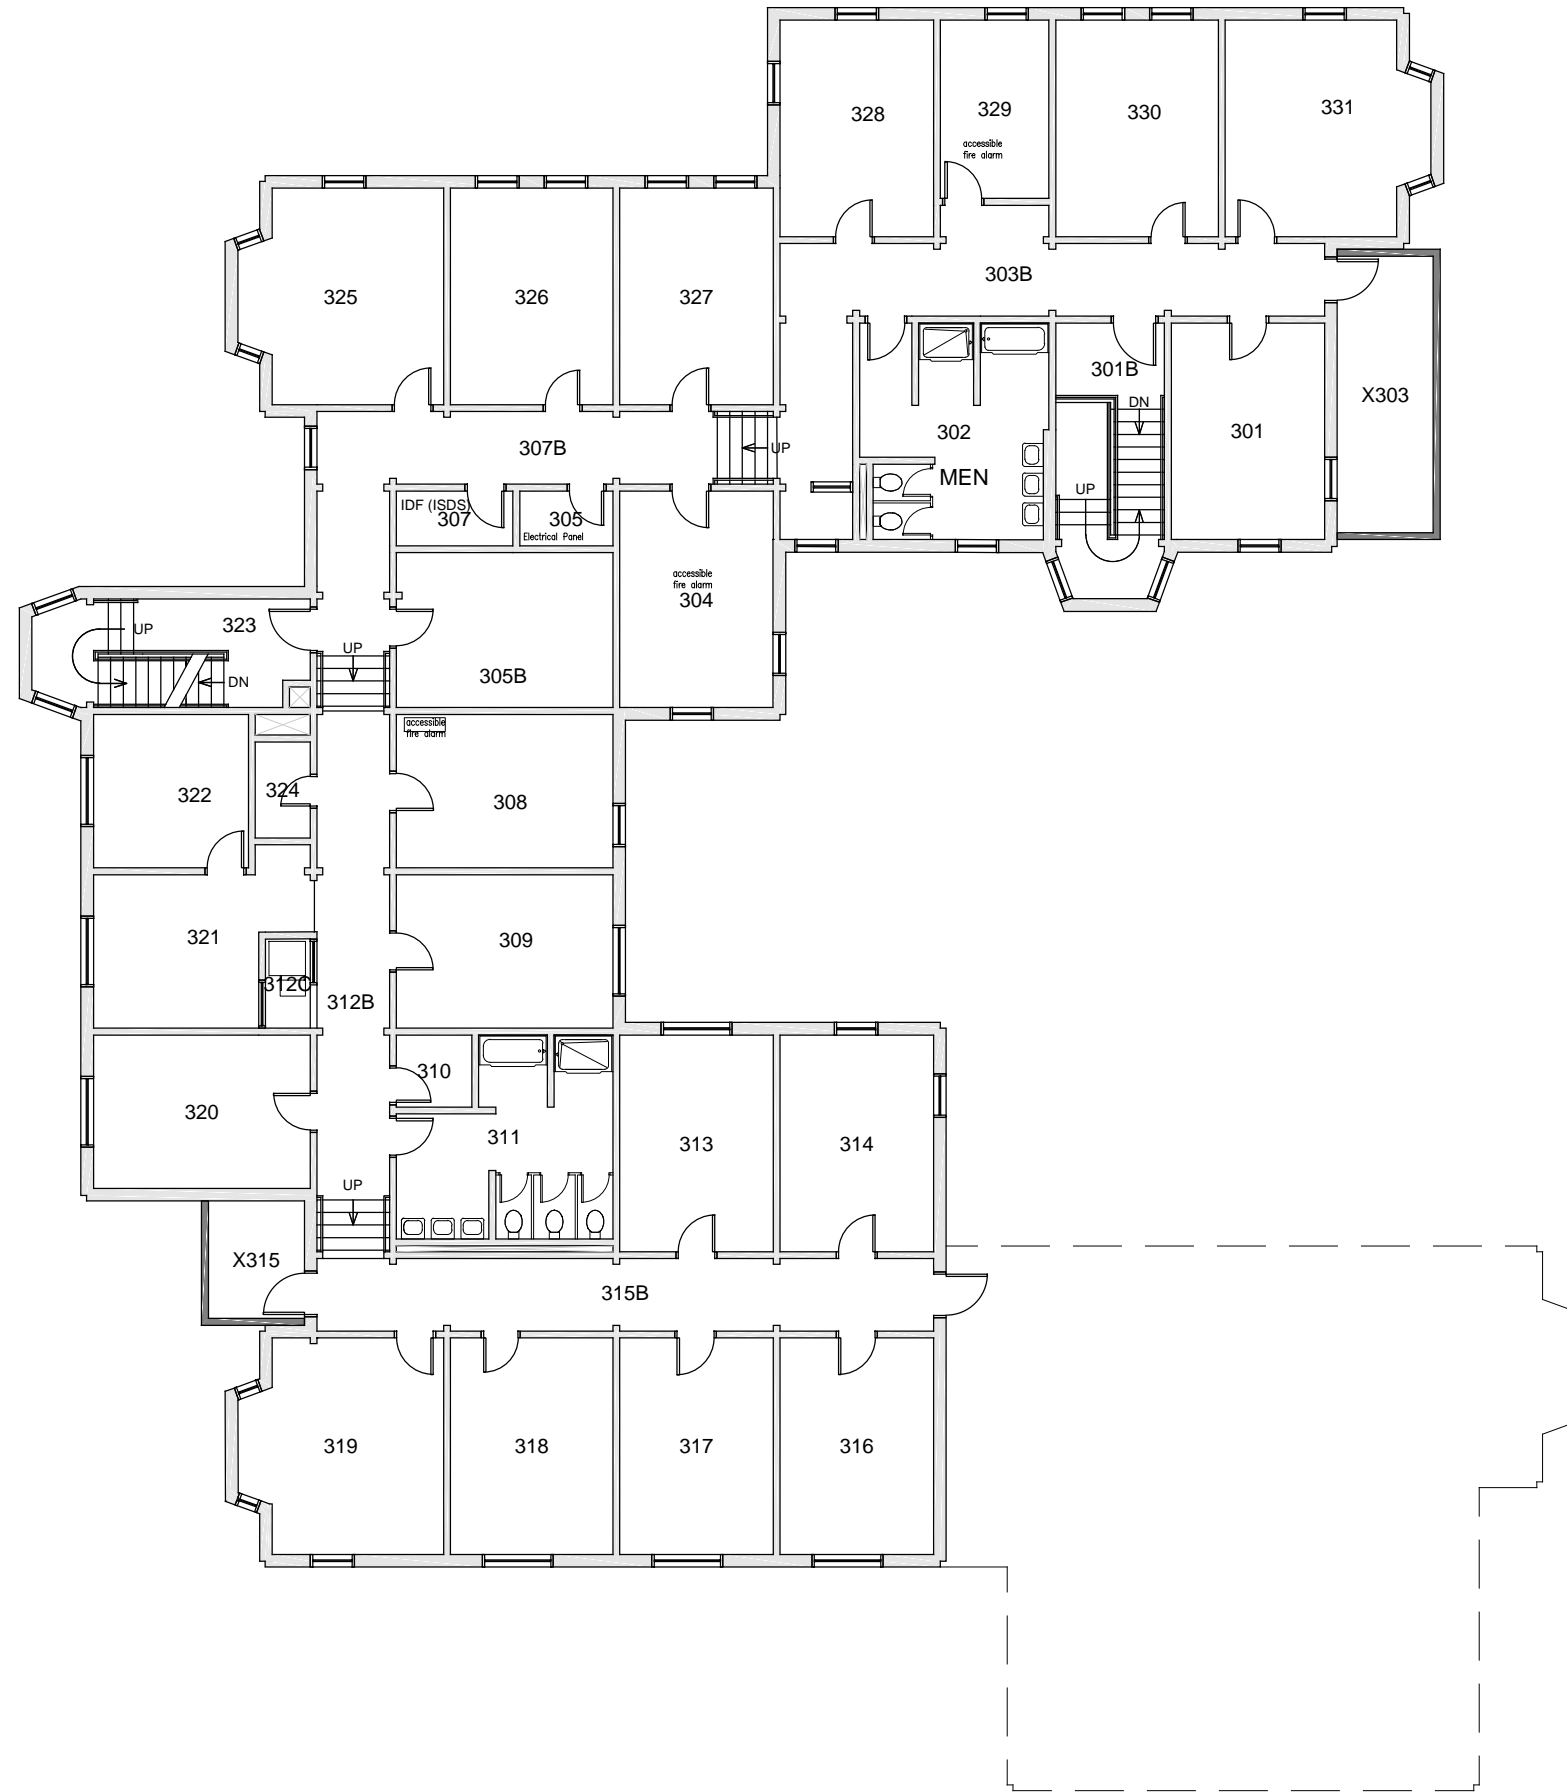

TRUE NORTH

RIDGEWAY SIGMA
FLOOR 1

Last Drawing Revision: 02/28/2017

Last Sync With AIM: 02/09/2017

Building	RS
Floor #	01

BASE FLOOR PLAN

Western Washington University (WWU) makes these documents available on an "as is" basis. All warranties and representations of any kind with regard to said documents are disclaimed, including the implied warranties of merchantability and fitness for a particular use. WWU does not warrant the documents against deficiencies of any kind.

RIDGEWAY SIGMA
FLOOR 2

Last Drawing Revision: 02/28/2017

Last Sync With AIM: 02/09/2017

Building **RS**
Floor # **02**

BASE FLOOR PLAN

Western Washington University (WWU) makes these documents available on an "as is" basis. All warranties and representations of any kind with regard to said documents are disclaimed, including the implied warranties of merchantability and fitness for a particular use. WWU does not warrant the documents against deficiencies of any kind.