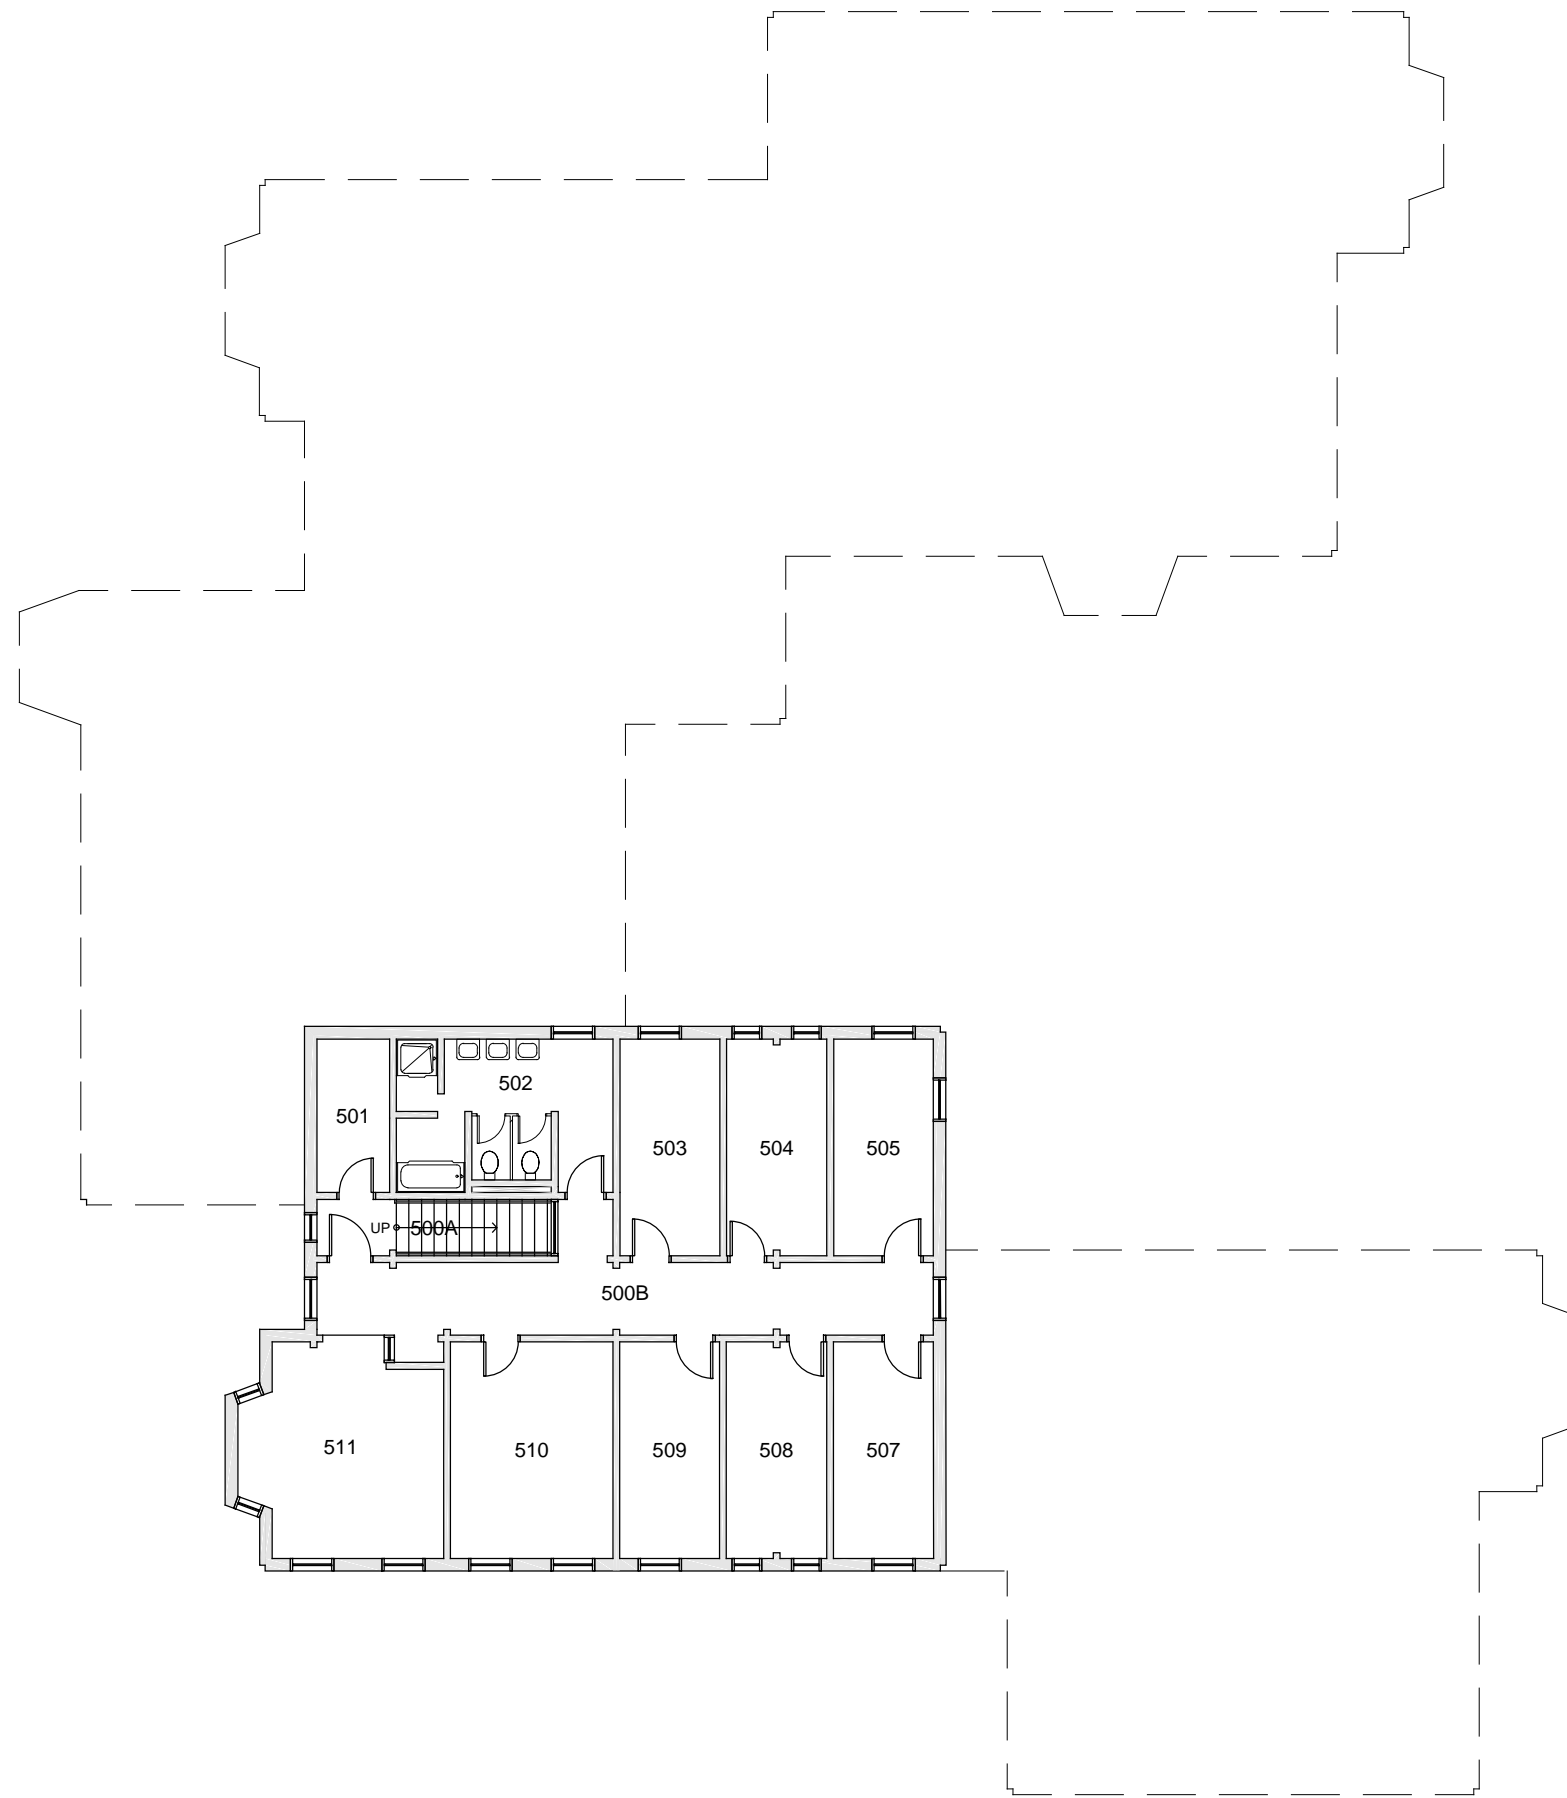

BASE FLOOR PLAN

Western Washington University (WWU) makes these documents available on an "as is" basis. All warranties and representations of any kind with regard to said documents are disclaimed, including the implied warranties of merchantability and fitness for a particular use. WWU does not warrant the documents against deficiencies of any kind.

Last Drawing Revision: 02/28/2017

RIDGEWAY SIGMA
FLOOR 5

Last Sync With AIM: 02/09/2017

Building	RS
Floor #	05