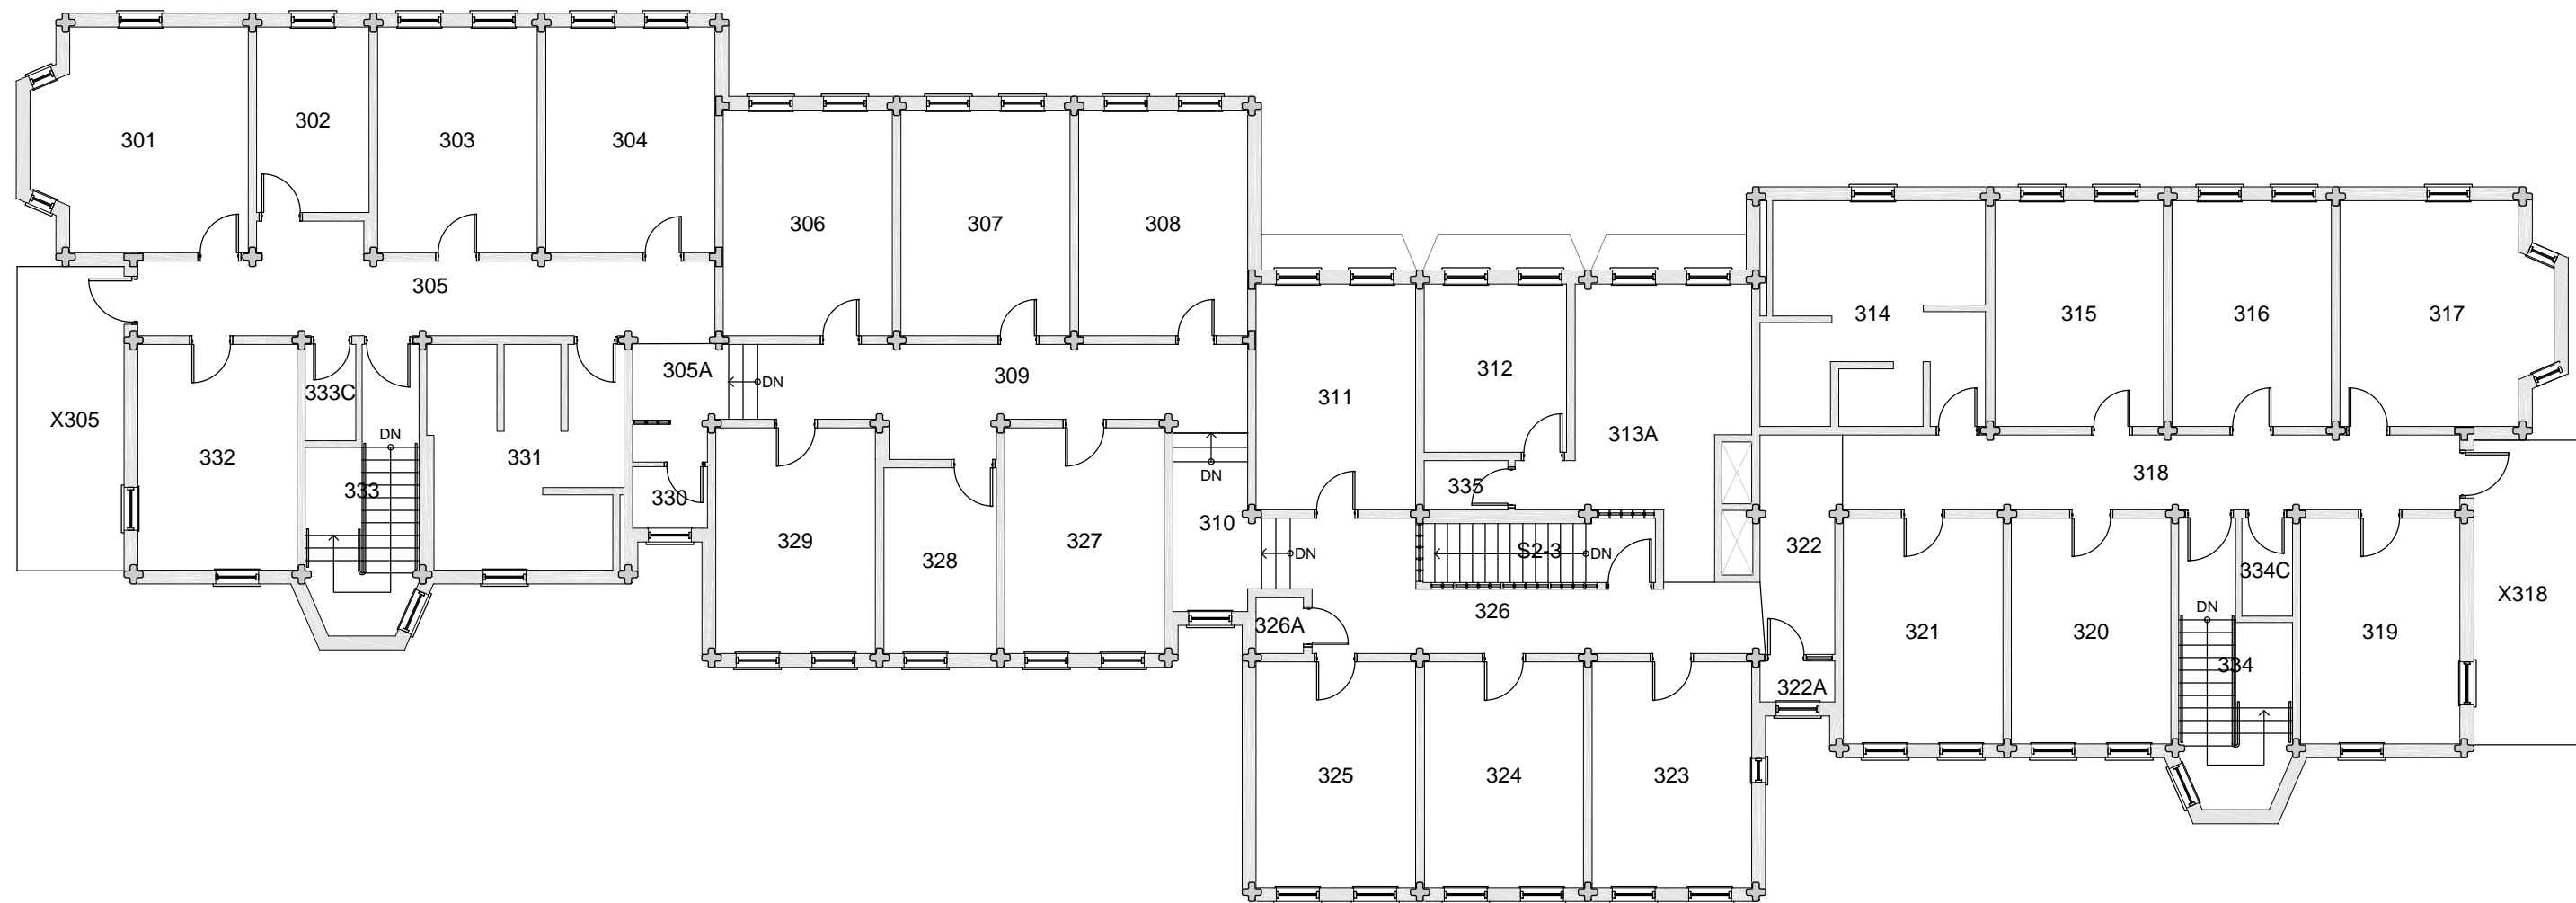

<p><b>RIDGEWAY ALPHA</b> FLOOR 1</p>	<p>Last Drawing Revision: 05/23/2017</p> <p>Last Sync With AIM: 02/09/2017</p>
--	--

Building	<b>RA</b>
Floor #	<b>01</b>

**BASE FLOOR PLAN**

Western Washington University (WWU) makes these documents available on an "as is" basis. All warranties and representations of any kind with regard to said documents are disclaimed, including the implied warranties of merchantability and fitness for a particular use. WWU does not warrant the documents against deficiencies of any kind.

**RIDGEWAY ALPHA**  
FLOOR 2

Last Drawing Revision: 02/27/2017

Last Sync With AIM: 02/09/2017

Building  
**RA**  
Floor #  
**02**

**BASE FLOOR PLAN**

Western Washington University (WWU) makes these documents available on an "as is" basis. All warranties and representations of any kind with regard to said documents are disclaimed, including the implied warranties of merchantability and fitness for a particular use. WWU does not warrant the documents against deficiencies of any kind.