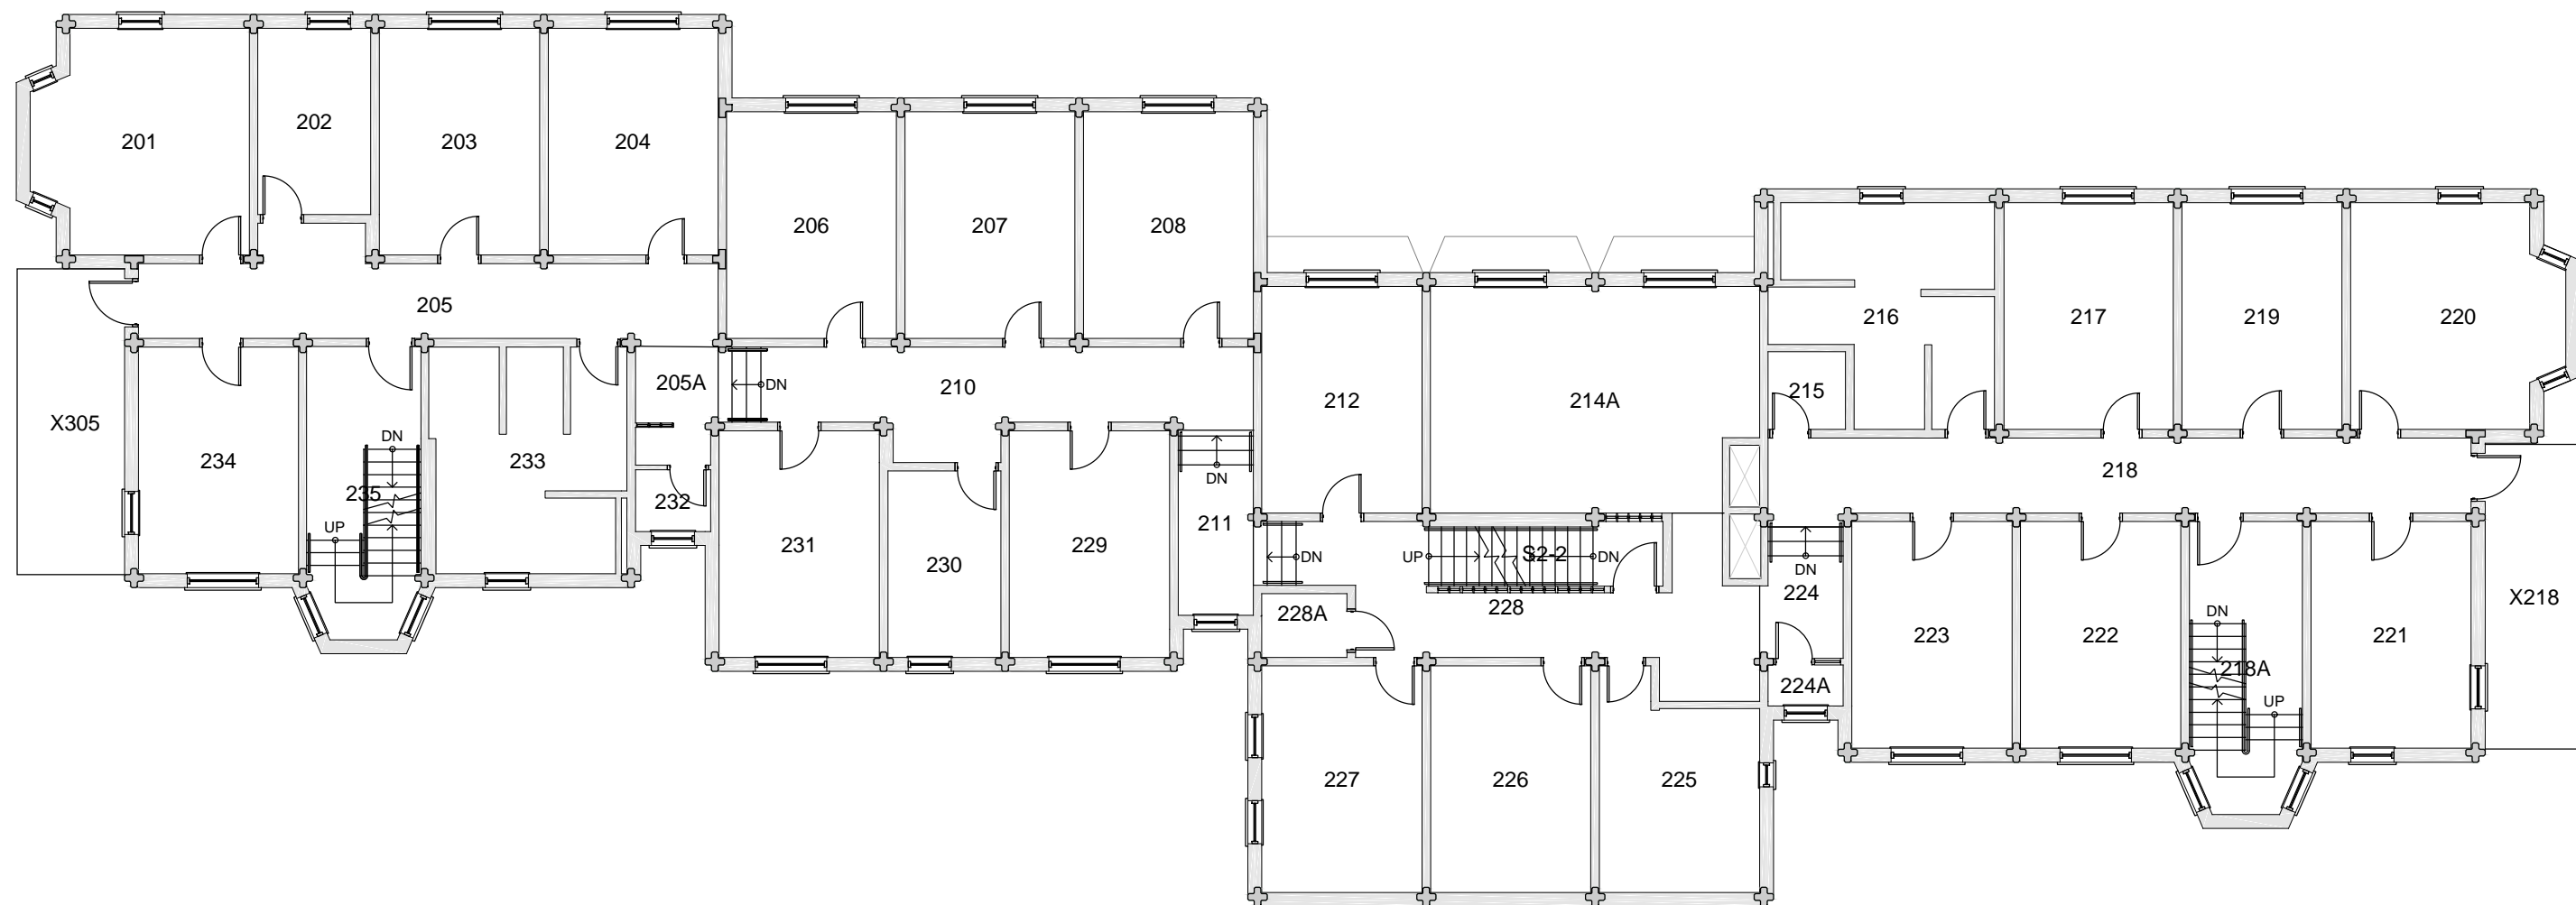

<p><b>RIDGEWAY ALPHA</b> FLOOR 1</p>	<p>Last Drawing Revision: 05/23/2017</p> <p>Last Sync With AIM: 02/09/2017</p>
--	--

Building	<b>RA</b>
Floor #	<b>01</b>

**BASE FLOOR PLAN**

Western Washington University (WWU) makes these documents available on an "as is" basis. All warranties and representations of any kind with regard to said documents are disclaimed, including the implied warranties of merchantability and fitness for a particular use. WWU does not warrant the documents against deficiencies of any kind.