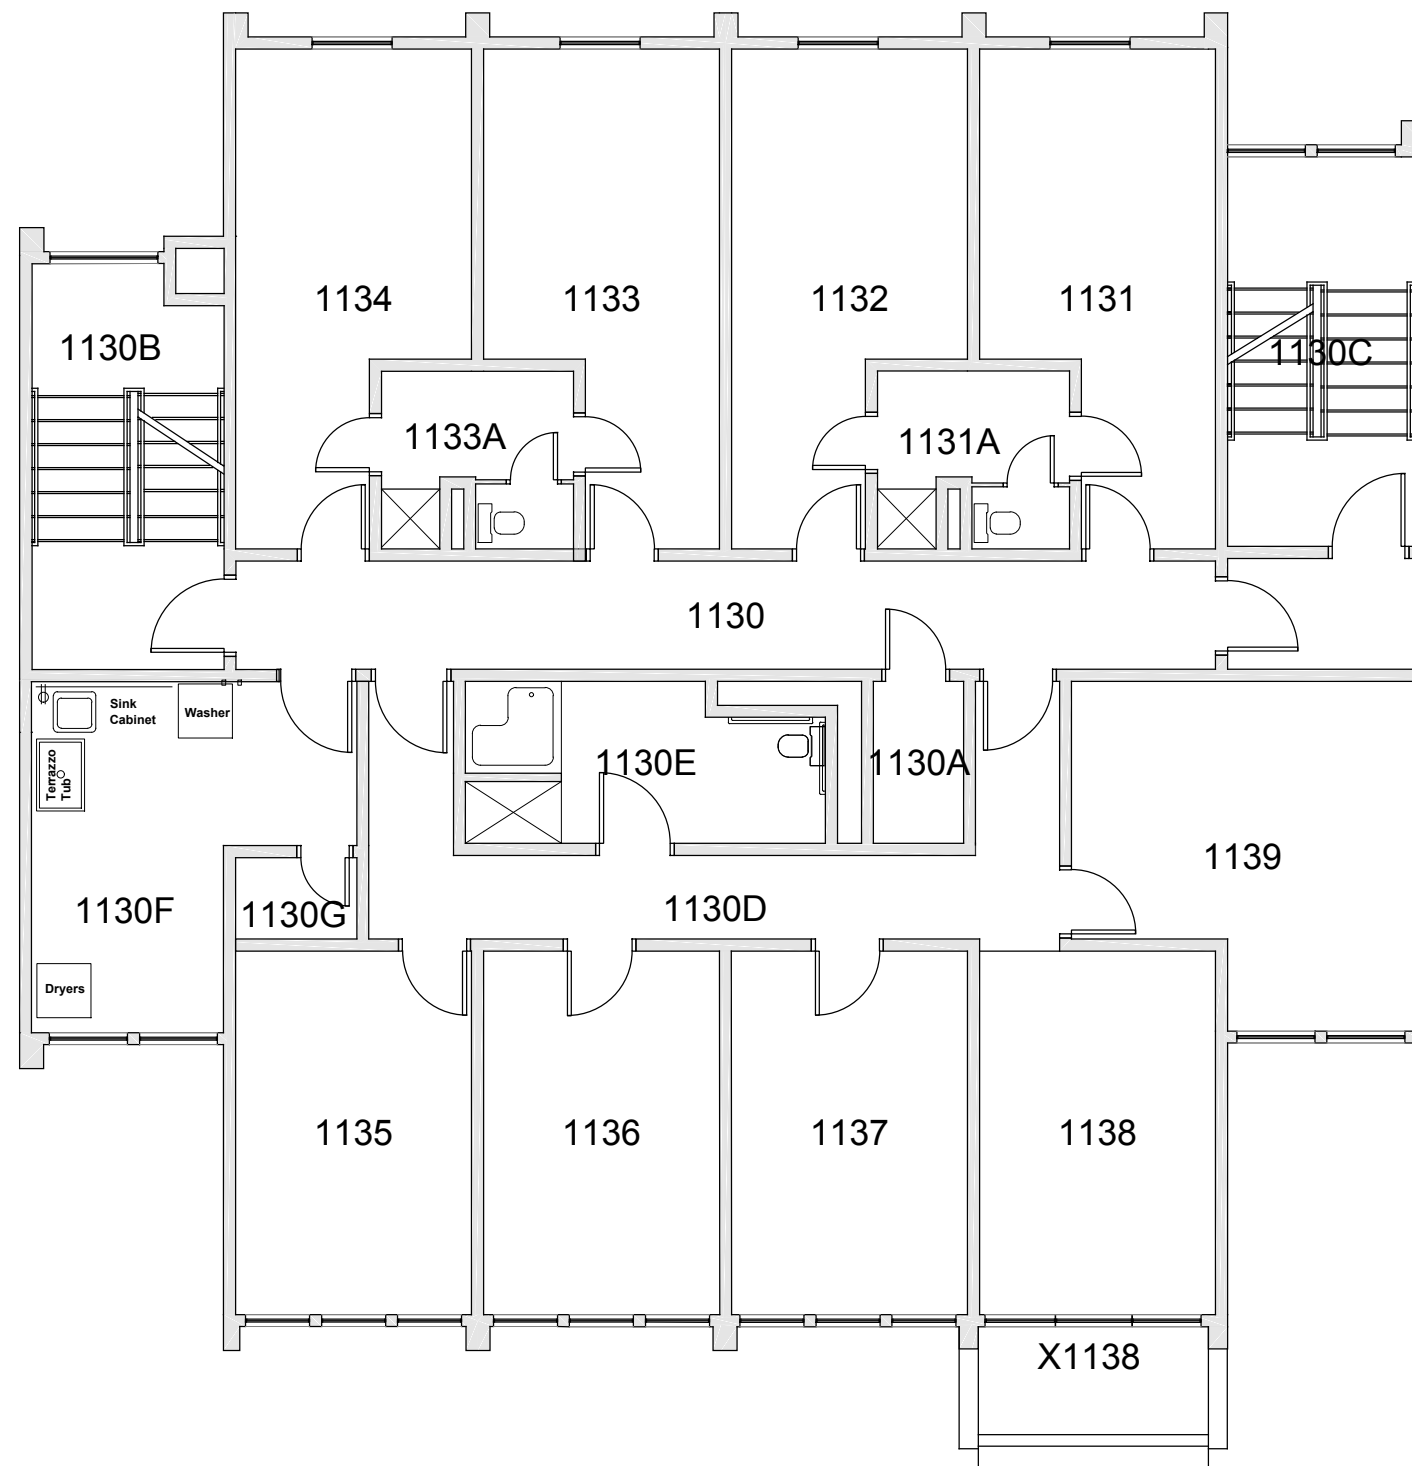

FAIRHAVEN TOWER 11
FLOOR 1

Last Drawing Revision: 02/15/2017

Last Sync With AIM: 02/09/2017

Building
FX11
Floor #
01

BASE FLOOR PLAN

Western Washington University (WWU) makes these documents available on an "as is" basis. All warranties and representations of any kind with regard to said documents are disclaimed, including the implied warranties of merchantability and fitness for a particular use. WWU does not warrant the documents against deficiencies of any kind.

FAIRHAVEN TOWER 11
FLOOR 2
Last Drawing Revision: 02/15/2017
Last Sync With AIM: 02/09/2017

Building # **FX11**
Floor # **02**

BASE FLOOR PLAN

Western Washington University (WWU) makes these documents available on an "as is" basis. All warranties and representations of any kind with regard to said documents are disclaimed, including the implied warranties of merchantability and fitness for a particular use. WWU does not warrant the documents against deficiencies of any kind.

FAIRHAVEN TOWER 11
FLOOR 3

Last Drawing Revision: 02/15/2017 Last Sync With AIM: 02/09/2017

Building FX11
Floor # 03

BASE FLOOR PLAN

Western Washington University (WWU) makes these documents available on an "as is" basis. All warranties and representations of any kind with regard to said documents are disclaimed, including the implied warranties of merchantability and fitness for a particular use. WWU does not warrant the documents against deficiencies of any kind.

FAIRHAVEN TOWER 11	
FLOOR 4	
Last Drawing Revision: 02/15/2017	Last Sync With AIM: 02/09/2017

Building FX11
Floor # 04