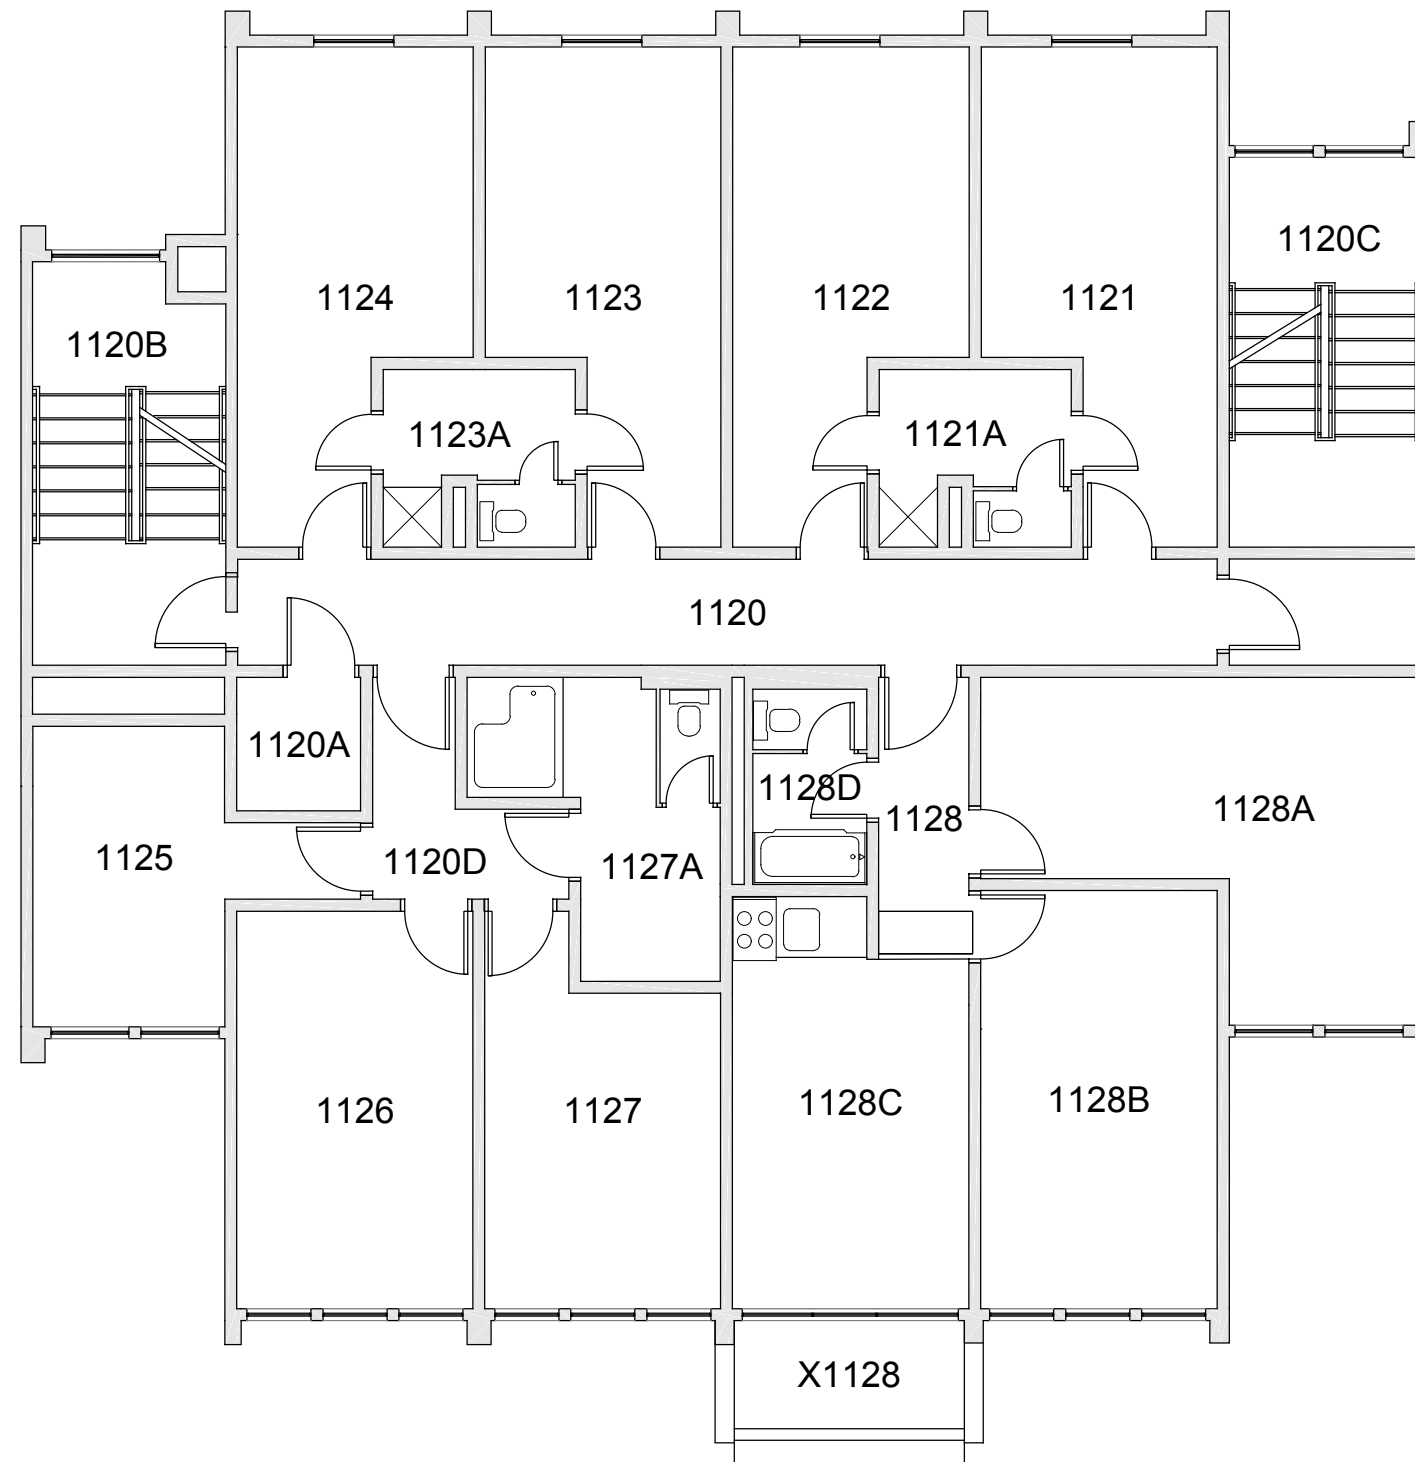

BASE FLOOR PLAN

Western Washington University (WWU) makes these documents available on an "as is" basis. All warranties and representations of any kind with regard to said documents are disclaimed, including the implied warranties of merchantability and fitness for a particular use. WWU does not warrant the documents against deficiencies of any kind.

FAIRHAVEN TOWER 11
FLOOR 1

Last Drawing Revision: 02/15/2017

Last Sync With AIM: 02/09/2017

Building
FX11
Floor #
01

BASE FLOOR PLAN

Western Washington University (WWU) makes these documents available on an "as is" basis. All warranties and representations of any kind with regard to said documents are disclaimed, including the implied warranties of merchantability and fitness for a particular use. WWU does not warrant the documents against deficiencies of any kind.

FAIRHAVEN TOWER 11
FLOOR 2
Last Drawing Revision: 02/15/2017
Last Sync With AIM: 02/09/2017

Building # **FX11**
Floor # **02**

BASE FLOOR PLAN

Western Washington University (WWU) makes these documents available on an "as is" basis. All warranties and representations of any kind with regard to said documents are disclaimed, including the implied warranties of merchantability and fitness for a particular use. WWU does not warrant the documents against deficiencies of any kind.

FAIRHAVEN TOWER 11	
FLOOR 4	
Last Drawing Revision: 02/15/2017	Last Sync With AIM: 02/09/2017

Building FX11
Floor # 04