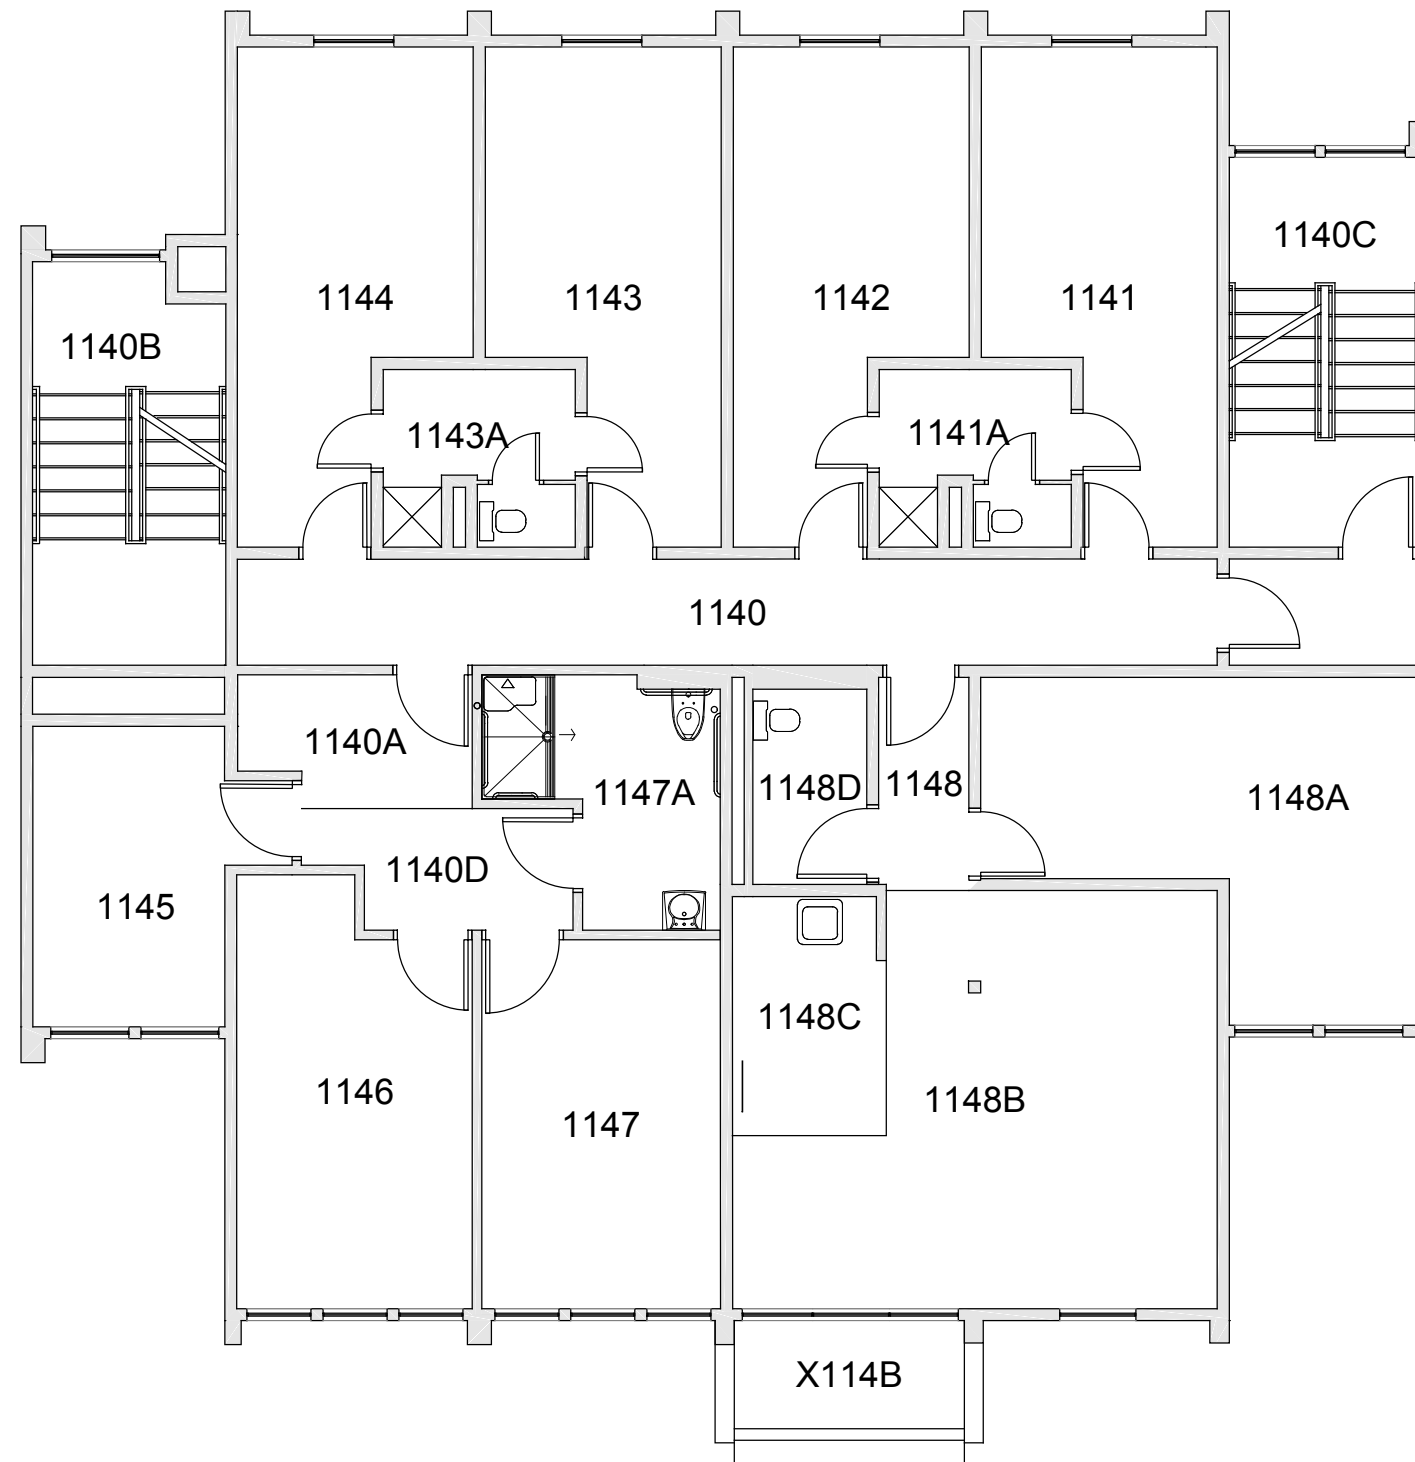

FAIRHAVEN TOWER 11
FLOOR 1

Last Drawing Revision: 02/15/2017

Last Sync With AIM: 02/09/2017

Building
FX11
Floor #
01

BASE FLOOR PLAN

Western Washington University (WWU) makes these documents available on an "as is" basis. All warranties and representations of any kind with regard to said documents are disclaimed, including the implied warranties of merchantability and fitness for a particular use. WWU does not warrant the documents against deficiencies of any kind.

FAIRHAVEN TOWER 11
FLOOR 2
Last Drawing Revision: 02/15/2017
Last Sync With AIM: 02/09/2017

Building # **FX11**
Floor # **02**

BASE FLOOR PLAN

Western Washington University (WWU) makes these documents available on an "as is" basis. All warranties and representations of any kind with regard to said documents are disclaimed, including the implied warranties of merchantability and fitness for a particular use. WWU does not warrant the documents against deficiencies of any kind.

FAIRHAVEN TOWER 11
FLOOR 3

Last Drawing Revision: 02/15/2017 Last Sync With AIM: 02/09/2017

Building FX11
Floor # 03

BASE FLOOR PLAN

Western Washington University (WWU) makes these documents available on an "as is" basis. All warranties and representations of any kind with regard to said documents are disclaimed, including the implied warranties of merchantability and fitness for a particular use. WWU does not warrant the documents against deficiencies of any kind.

FAIRHAVEN TOWER 11	
FLOOR 4	
Last Drawing Revision: 02/15/2017	Last Sync With AIM: 02/09/2017

Building FX11
Floor # 04