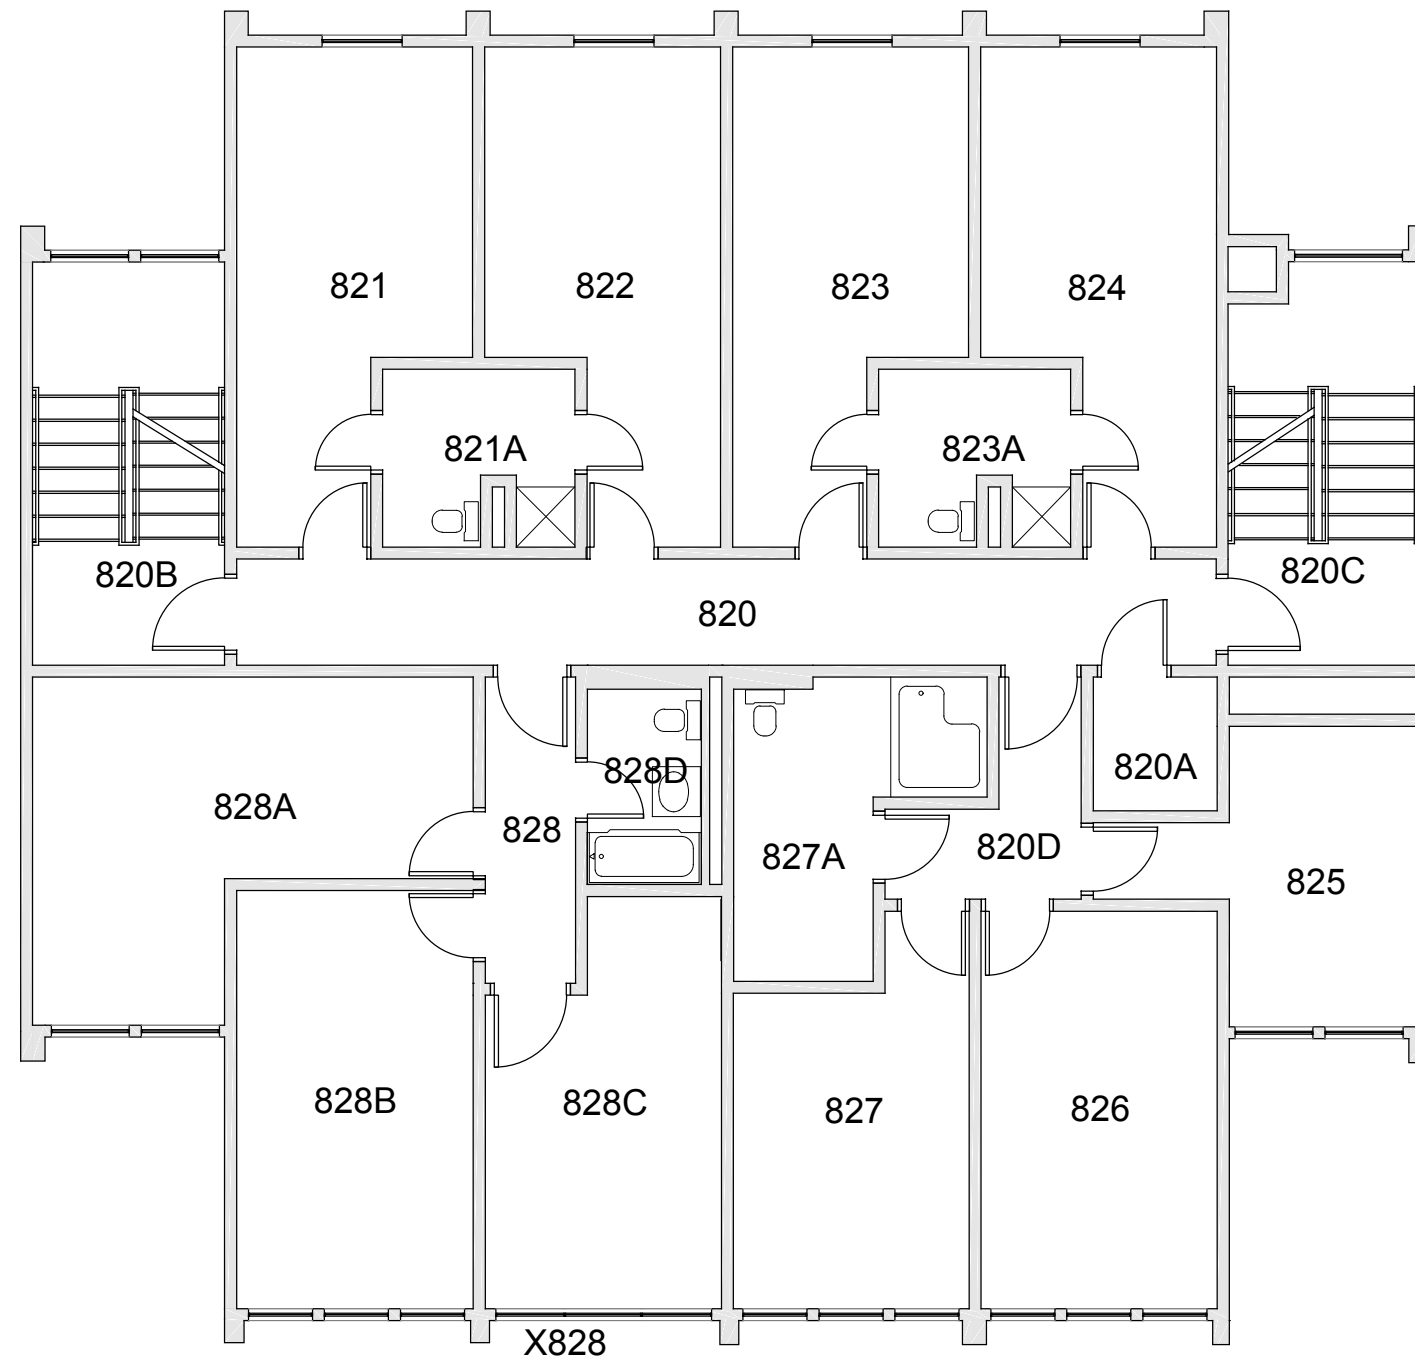

Last Drawing Revision: 02/15/2017

FAIRHAVEN TOWER 8
FLOOR 1

Last Sync With AIM: 02/09/2017

Building
FX08
Floor #
01

BASE FLOOR PLAN

Western Washington University (WWU) makes these documents available on an "as is" basis. All warranties and representations of any kind with regard to said documents are disclaimed, including the implied warranties of merchantability and fitness for a particular use. WWU does not warrant the documents against deficiencies of any kind.

FAIRHAVEN TOWER 8	
FLOOR 2	
Last Drawing Revision: 02/15/2017	Last Sync With AIM: 02/09/2017

Building FX08
Floor # 02

BASE FLOOR PLAN

Western Washington University (WWU) makes these documents available on an "as is" basis. All warranties and representations of any kind with regard to said documents are disclaimed, including the implied warranties of merchantability and fitness for a particular use. WWU does not warrant the documents against deficiencies of any kind.

FAIRHAVEN TOWER 8
FLOOR 3

Last Drawing Revision: 02/15/2017

Last Sync With AIM: 02/09/2017

Building
FX08
Floor #
03

BASE FLOOR PLAN

Western Washington University (WWU) makes these documents available on an "as is" basis. All warranties and representations of any kind with regard to said documents are disclaimed, including the implied warranties of merchantability and fitness for a particular use. WWU does not warrant the documents against deficiencies of any kind.

FAIRHAVEN TOWER 8	
FLOOR 4	
Last Drawing Revision: 02/15/2017	Last Sync With AIM: 02/09/2017

Building FX08
Floor # 04