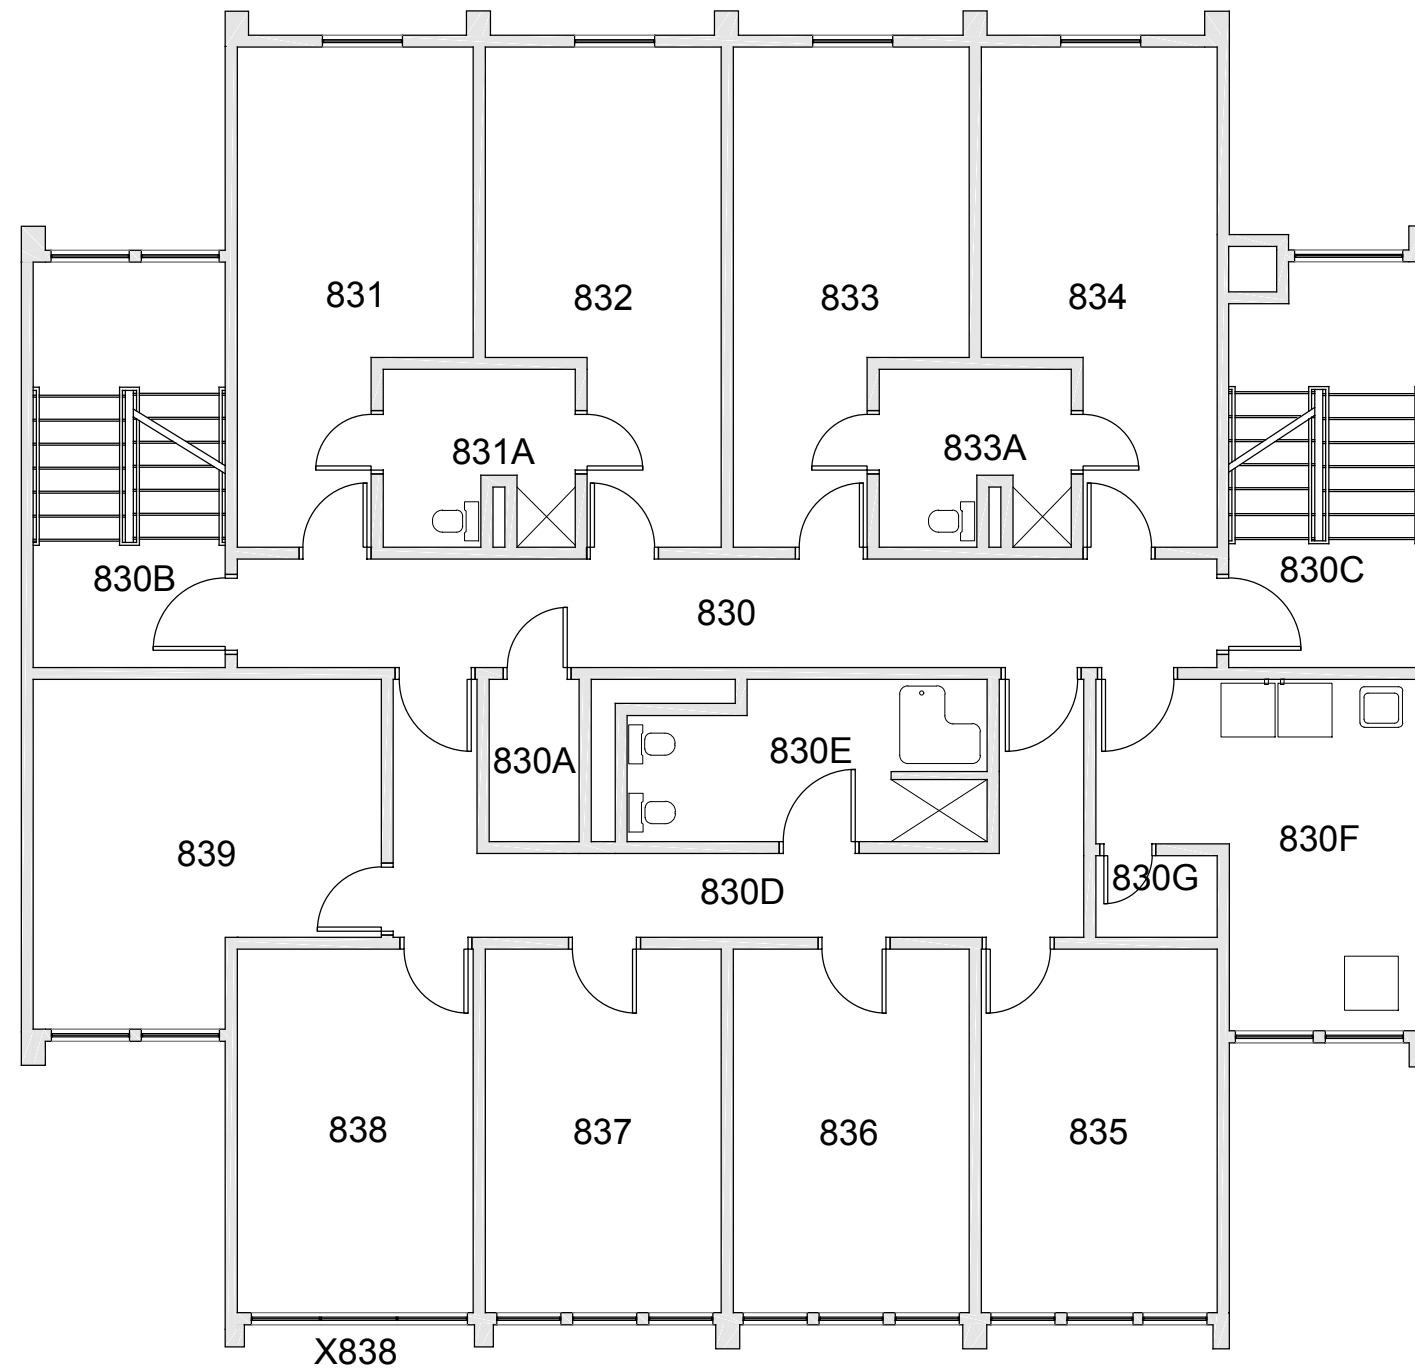

Last Drawing Revision: 02/15/2017

FAIRHAVEN TOWER 8
FLOOR 1

Last Sync With AIM: 02/09/2017

Building
FX08
Floor #
01

BASE FLOOR PLAN

Western Washington University (WWU) makes these documents available on an "as is" basis. All warranties and representations of any kind with regard to said documents are disclaimed, including the implied warranties of merchantability and fitness for a particular use. WWU does not warrant the documents against deficiencies of any kind.

FAIRHAVEN TOWER 8	
FLOOR 2	
Last Drawing Revision: 02/15/2017	Last Sync With AIM: 02/09/2017

Building FX08
Floor # 02

BASE FLOOR PLAN

Western Washington University (WWU) makes these documents available on an "as is" basis. All warranties and representations of any kind with regard to said documents are disclaimed, including the implied warranties of merchantability and fitness for a particular use. WWU does not warrant the documents against deficiencies of any kind.

FAIRHAVEN TOWER 8
FLOOR 3

Last Drawing Revision: 02/15/2017

Last Sync With AIM: 02/09/2017

Building
FX08
Floor #
03

BASE FLOOR PLAN

Western Washington University (WWU) makes these documents available on an "as is" basis. All warranties and representations of any kind with regard to said documents are disclaimed, including the implied warranties of merchantability and fitness for a particular use. WWU does not warrant the documents against deficiencies of any kind.

FAIRHAVEN TOWER 8	
FLOOR 4	
Last Drawing Revision: 02/15/2017	Last Sync With AIM: 02/09/2017

Building FX08
Floor # 04