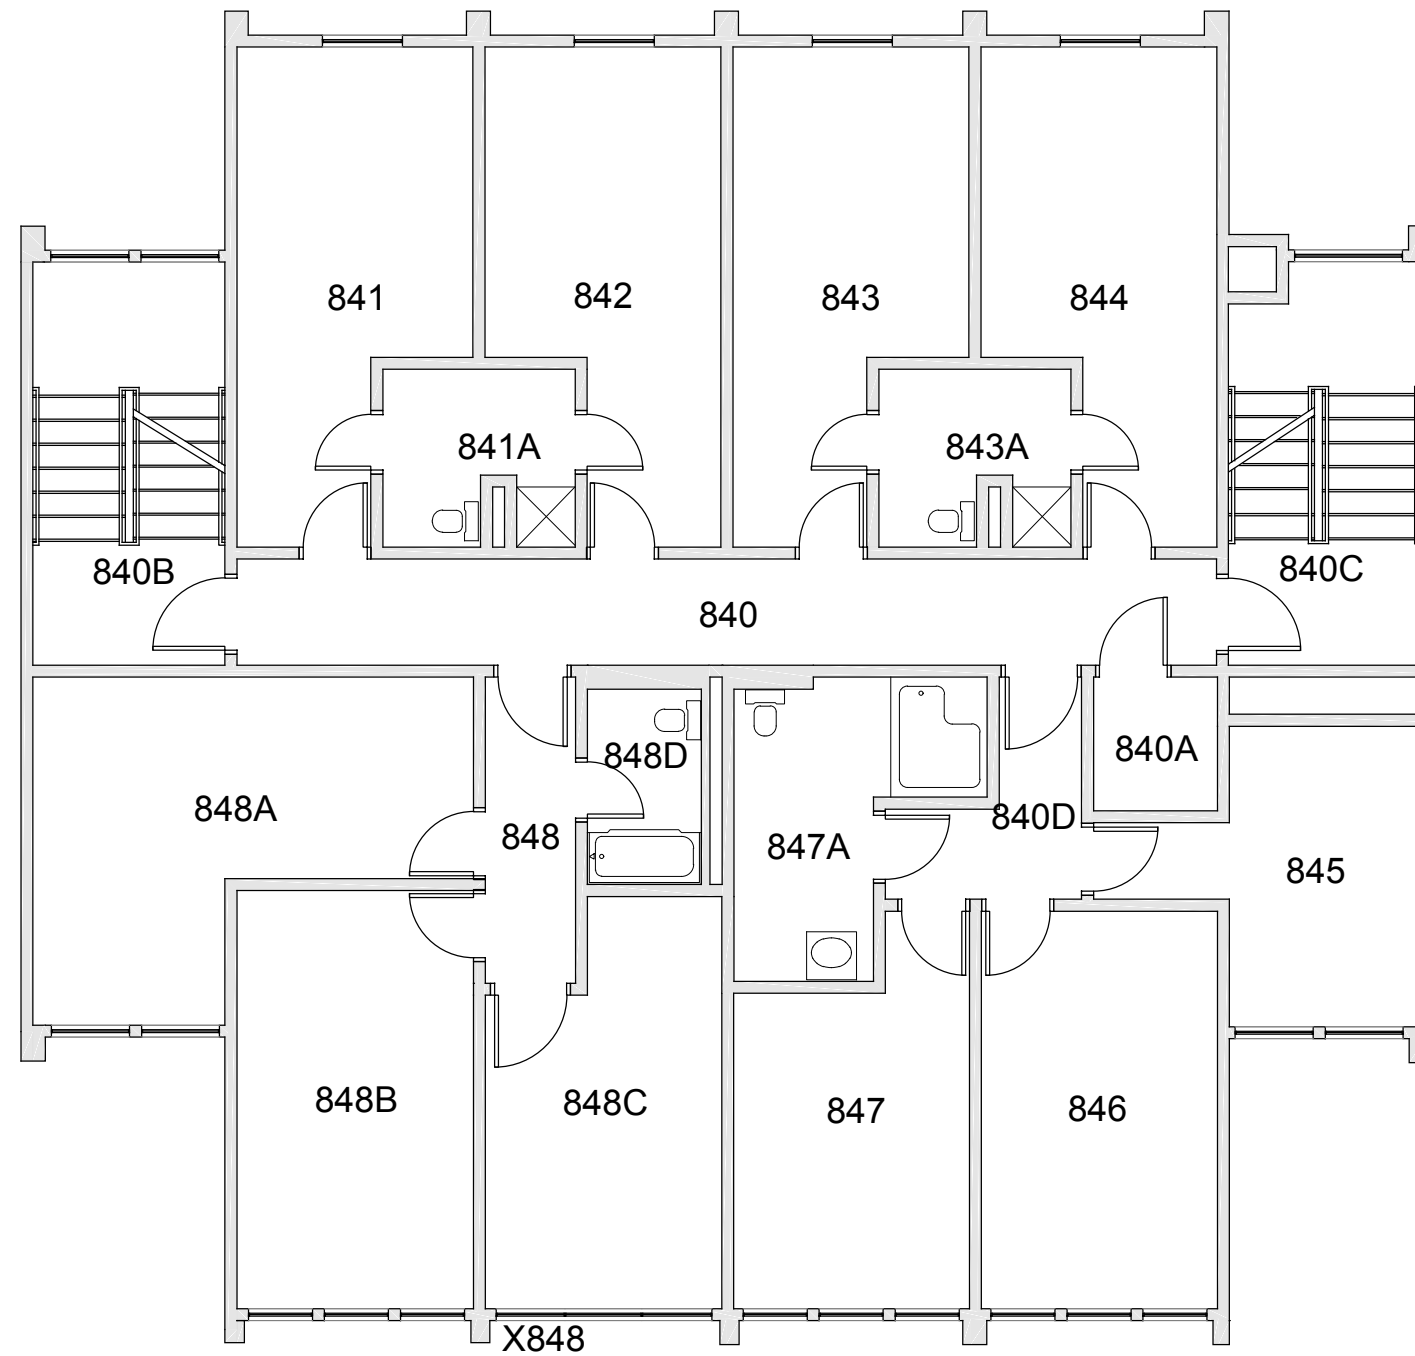

Last Drawing Revision: 02/15/2017

FAIRHAVEN TOWER 8
FLOOR 1

Last Sync With AIM: 02/09/2017

Building
FX08
Floor #
01

BASE FLOOR PLAN

Western Washington University (WWU) makes these documents available on an "as is" basis. All warranties and representations of any kind with regard to said documents are disclaimed, including the implied warranties of merchantability and fitness for a particular use. WWU does not warrant the documents against deficiencies of any kind.

FAIRHAVEN TOWER 8	
FLOOR 2	
Last Drawing Revision: 02/15/2017	Last Sync With AIM: 02/09/2017

Building FX08
Floor # 02

BASE FLOOR PLAN

Western Washington University (WWU) makes these documents available on an "as is" basis. All warranties and representations of any kind with regard to said documents are disclaimed, including the implied warranties of merchantability and fitness for a particular use. WWU does not warrant the documents against deficiencies of any kind.

FAIRHAVEN TOWER 8
FLOOR 3

Last Drawing Revision: 02/15/2017

Last Sync With AIM: 02/09/2017

Building
FX08
Floor #
03

BASE FLOOR PLAN

Western Washington University (WWU) makes these documents available on an "as is" basis. All warranties and representations of any kind with regard to said documents are disclaimed, including the implied warranties of merchantability and fitness for a particular use. WWU does not warrant the documents against deficiencies of any kind.

FAIRHAVEN TOWER 8	
FLOOR 4	
Last Drawing Revision: 02/15/2017	Last Sync With AIM: 02/09/2017

Building FX08
Floor # 04